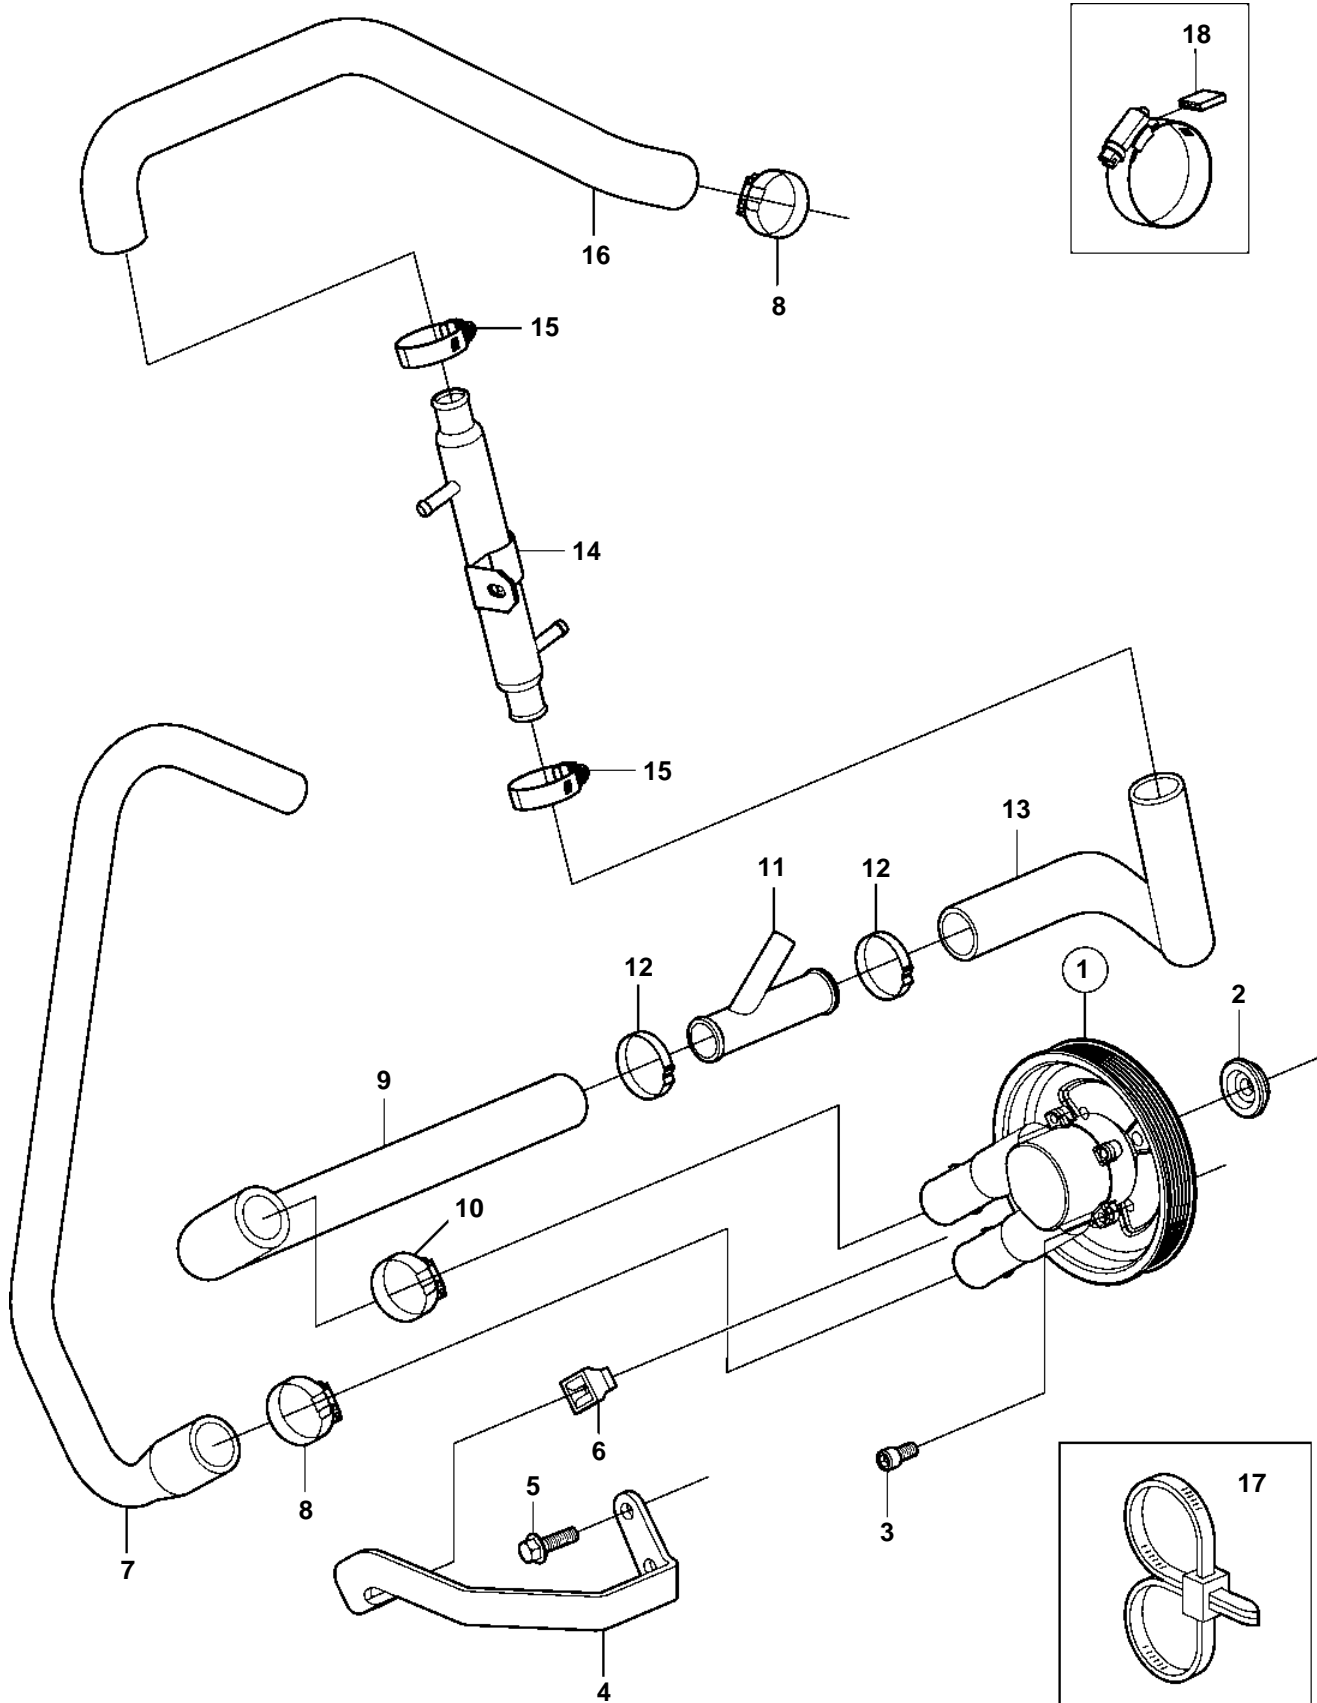

3.0GLP-A, 3.0GLP-B

3.0GLP-A, 3.0GLP-B

REF	PART NO.	QTY	DESCRIPTION	NOTES
1	3862485	1	Sea water pump	
2	3860262	1	Washer	
3	3860432	3	Screw	
4	3860186	1	Bracket	
5	3853558	2	Flange screw	
6	3857954	1	Stop lug	
7	3862553	1	Hose	
8	3853786	2	Clamp	
9	3862804	1	Hose	
10	3850422	1	Clamp	
11	3862699	1	T-pipe	
12	982645	2	Clamp	
13	3862945	1	Hose	
14	3862666	1	Oil cooler	
15	3852602	2	Clamp	
16	3860158	1	Hose	
17	3850115	1	Strip clamp	
18	3858532	X	Cover	W=0.465" (11.8mm)