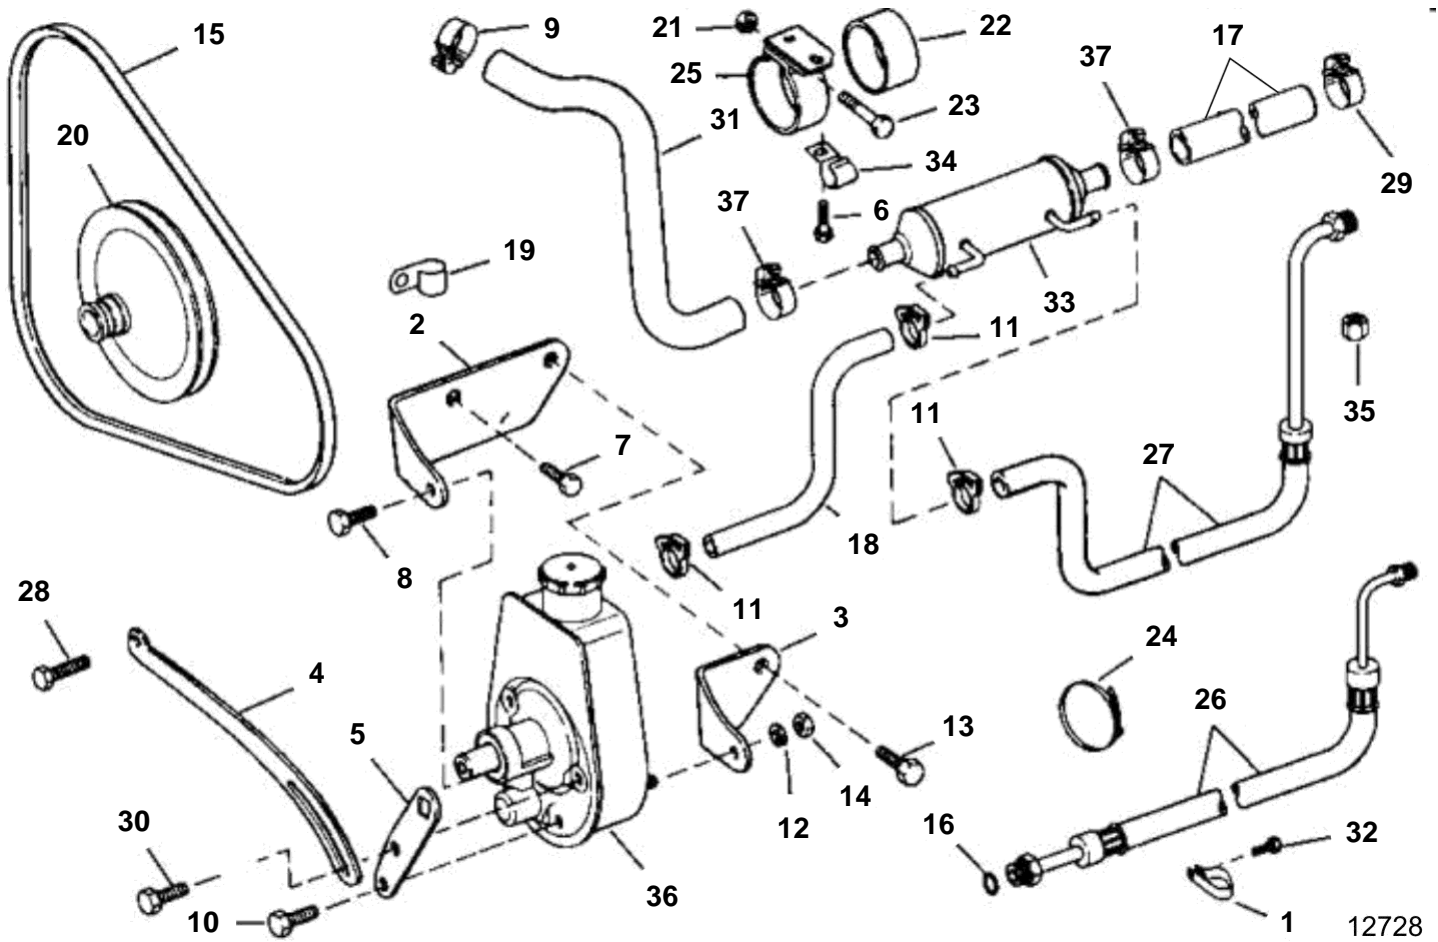

3.0GSPMDA

3.0GSPMDA

REF	PART NO.	QTY	DESCRIPTION	NOTES
1	3852837	1	Clamp, Power steering hoses to flywheel hsg	
2	3852500	1	Bracket, Steering pump to engine, front	
3	3852501	1	Bracket, Steering pump to engine, rear	
4	3853328	1	Brace, Power steering pump	
5	3853327	1	Bracket	
6	3853557	1	Screw, Clamp, oil cooler to manifold	
7	3853557	1	Screw, Steering pump bracket to engine	Front
8	3853405	3	Screw, Steering pump bracket to steering pump	
9	3850422	1	Clamp, Hose, water pump inlet	
10	3853405	1	Screw, Adjustment bracket	
11	3852196	2	Clamp, Hose, power steering pump to oil cooler	Return
12	3852496	1	Washer, Rear steering pump bracket to pump	
13	3853266	2	Screw, Steering pump bracket to engine, rear	
14	3852498	1	Nut, Power steering pump to bracket, stud	
15	3853331	1	V-belt, Power steering pump	
16	3852497	1	O-ring, Pressure hose to steering pump	
17	3852305	1	Hose, Gimbal hsg to oil cooler	
18	3852574	1	Hose, Oil cooler to steering pump, return	
19		1	Clamp, Hose to exhaust manifold	
20	3853804	1	Pulley, Power steering pump	
21	3852079	1	Nut, Clamp, oil cooler	
22	3853236	1	Spacer, Oil cooler, power steering	
23	3852126	1	Screw, Clamp, oil cooler	
24	3852423	1	Cable clamp, P/S hoses to starter solenoid	
25		1	Clamp, Engine oil cooler, power steering	
26	3853809	1	Hose, Pump to actuator valve, pressure	
27	3853810	1	Hose, Actuator valve to oil cooler	
28	3853399	1	Screw, Brace to alternator bracket	
29	3853786	1	Clamp, Hose, water to gimbal hsg	
30	3853406	1	Screw, Brace to power steering pump	
31	3852306	1	Hose, Cooler to water pump	
32	3853557	1	Screw, Clamp to flywheel housing	
33	3852840	1	Oil cooler, Power steering	
34	3852434	1	Clamp, Engine cable to intake manifold	Port
	3852092	1	Clamp, Engine cable to intake manifold, front	Port
35	3853315	1	Fitting, Hoses, power steering	
36	3850491	1	Power steering pump	
37	3853786	2	Clamp, Hose, water to oil cooler	