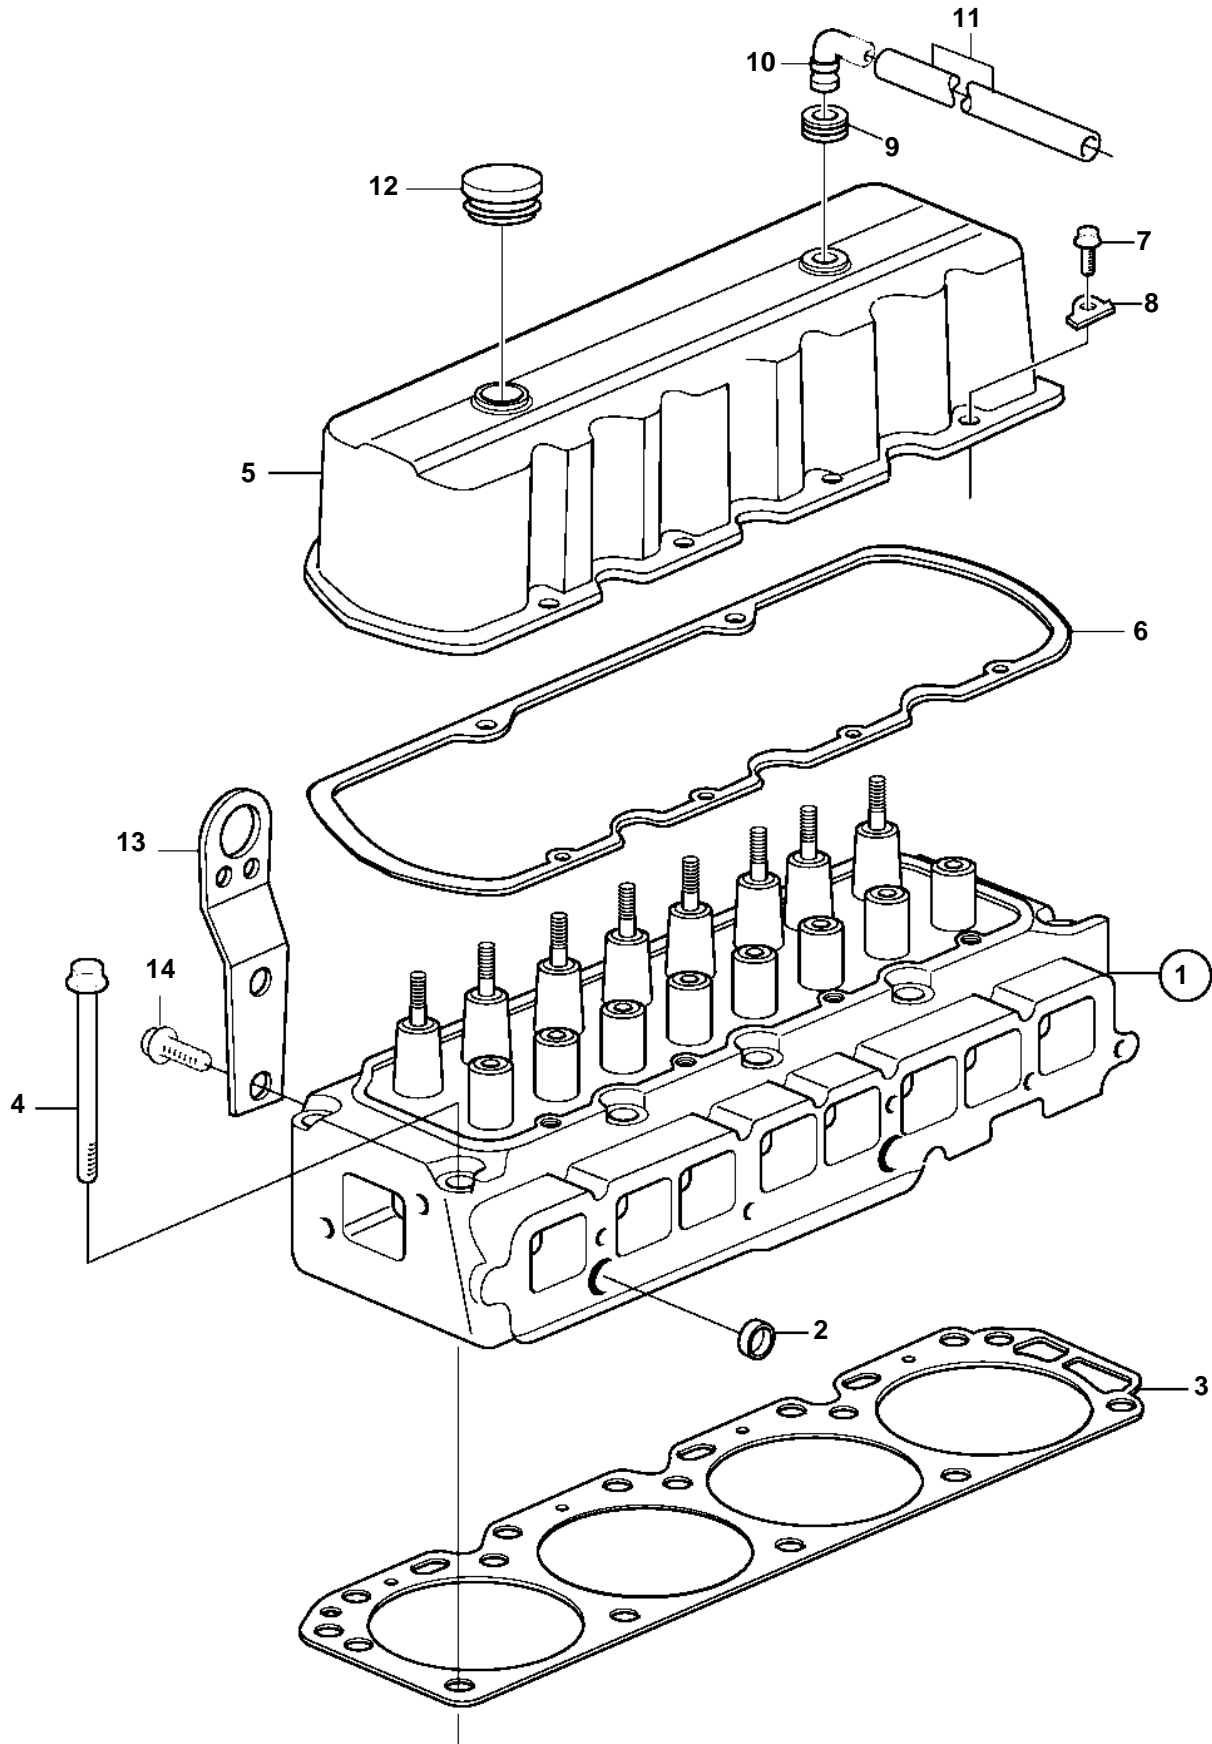

3.0GLMMDA, 3.0GSPMDA

3.0GLMMDA, 3.0GSPMDA

REF	PART NO.	QTY	DESCRIPTION	NOTES
1	3854012	1	Cylinder head	
2	3852102	2	· Core plug	
3	3853336	1	Cyl.head.gasket	
4	3853337	10	Screw	
5	3853784	1	Valve cover	
6	3852693	1	Gasket	
7	3853503	5	Screw	
8	3852442	5	Washer	
9	3852103	1	Grommet	
10	3852104	1	Elbow	
11	3853254	1	Hose	
12	3853842	1	Oil filler cap	
13		1	Bracket	Part not sold
14		2	Bolt	Part not sold