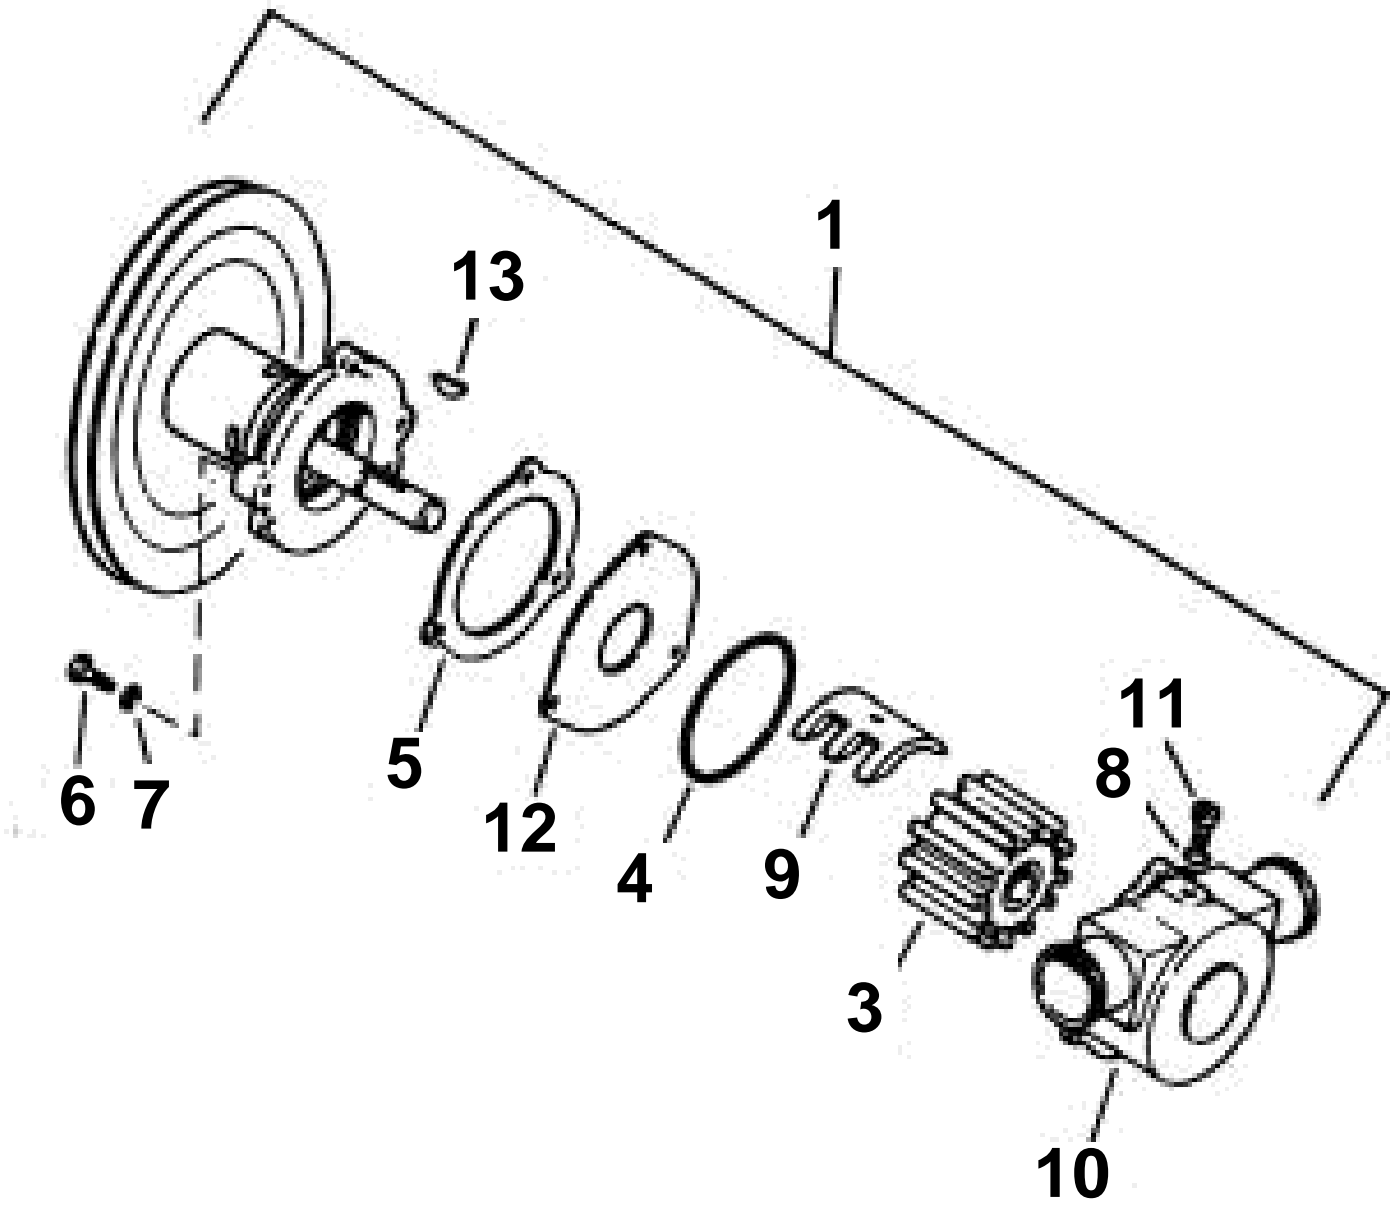

3.0GLMMDA, 3.0GSPMDA

**3.0GLMMDA, 3.0GSPMDA**

REF	PART NO.	QTY	DESCRIPTION	NOTES
1	3852399	1	Sea water pump	
2	3854287	1	• Repair kit	
3	3854286	1	• Impeller	Contents of Water Pump Repair Kit
4	3854293	1	• O-ring, Housing	Contents of Water Pump Repair Kit
5	3854296	1	• Gasket, Plate to body	Contents of Water Pump Repair Kit
6	3854297	3	• Screw, Body to hsg	Contents of Water Pump Repair Kit
7	3854292	3	• Lock washer, Screw to hsg	Contents of Water Pump Repair Kit
8	3854289	1	• Washer, Cam screw	Contents of Water Pump Repair Kit
9	3854291	1	• Cam, Impeller	
10	3854288	1	• Pump housing	
11	3854290	1	• Screw, Cam	
12	3854295	1	• End plate	Contents of Water Pump Repair Kit
13	3854294	1	• Woodruff key, Impeller	