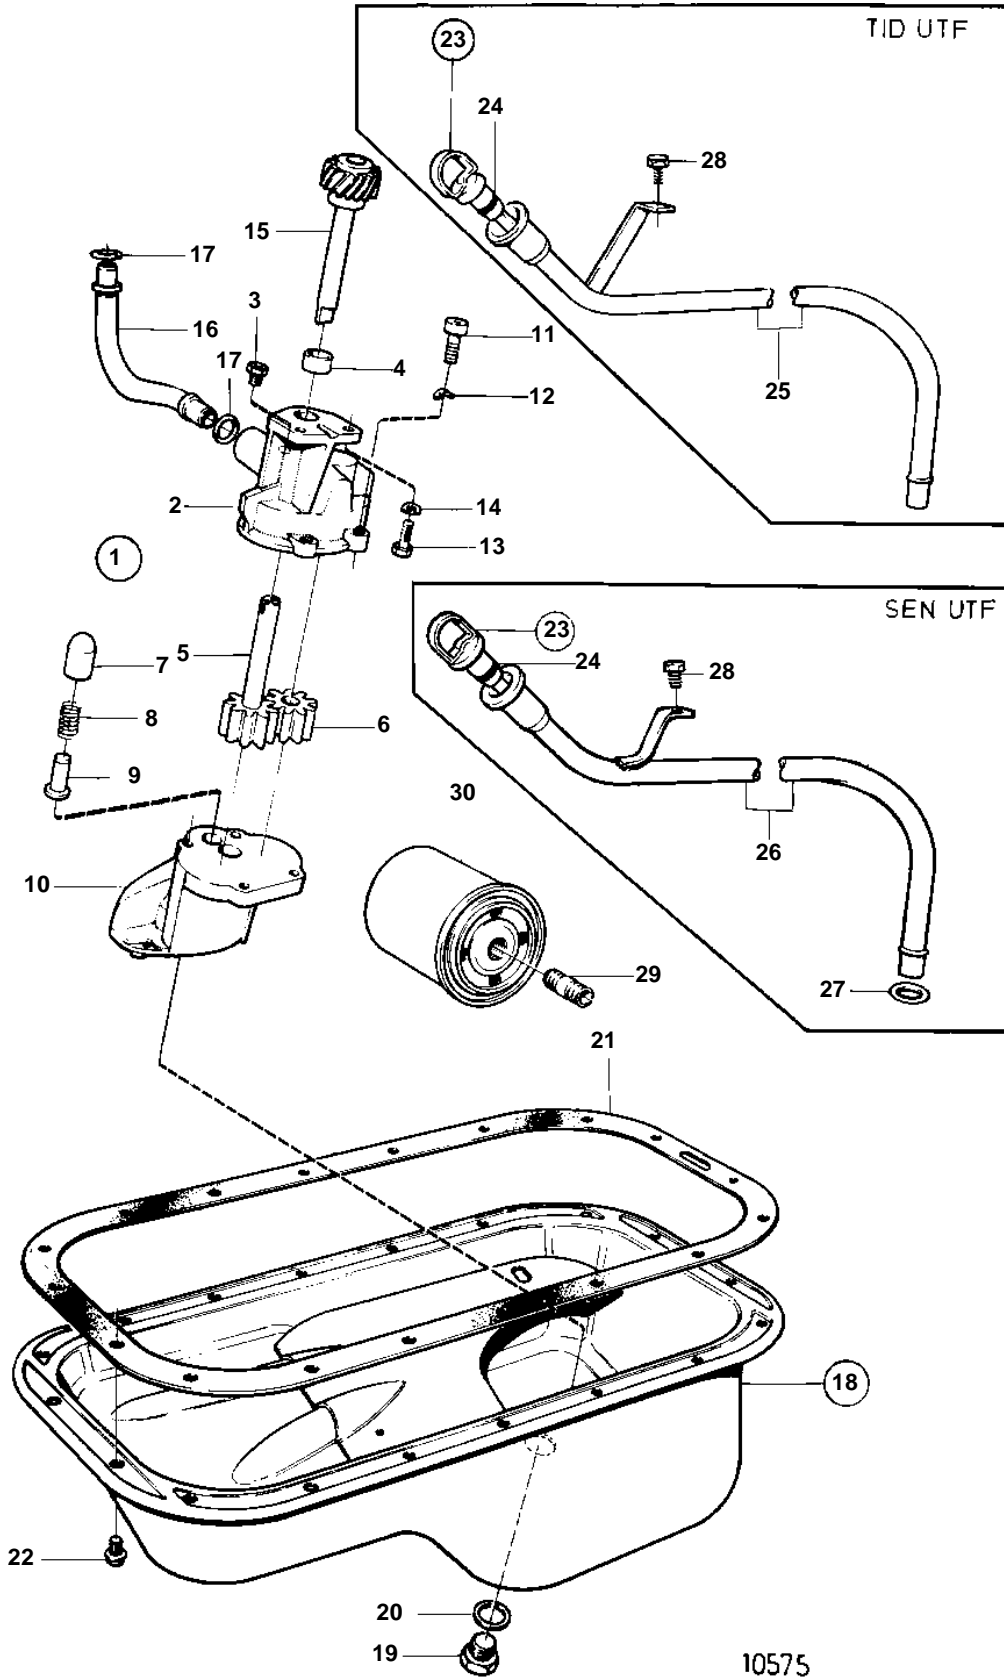

230A, 230B

## 230A, 230B

REF	PART NO.	QTY	DESCRIPTION	SEE SEC.	NOTES
1	1276336	1	Oil pump		REPL BY 1346144
	1346144	1	Oil pump		OIL FILTER 1346144 ONLY SOLD AS A COMPLETE UNIT.
2		1	• HOUSING		
3	463963	1	• Valve		
4	415311	1	• Guide sleeve		
5		1	• Gear		
6	430114	1	• Gear		
7		1	• Piston		
8	1219536	1	• Spring		
9	1219666	1	• Locating pin		
10		1	• Lower section		
11	942247	4	• Hex. socket screw		
12	941906	4	• Spring washer		
13	955296	2	Hexagon screw		
14	941907	2	Spring washer		
15	463365	1	Shaft	11332	
16	1276106	1	Pressure pipe		
17	829714	1	Sealing ring		
18	841367	1	Sump		
19	948187	1	• Plug		
20	18818	1	• Gasket		
21	1378864	1	Gasket		
22	968883	18	Flange screw		
23	855730	1	Oil dipstick		
24	925054	1	• O-ring		
25		1	Pipe		EARLY TYPE
26	857004	1	Tube		LATE TYPE
27	960162	1	O-ring		LATE TYPE
28	947107	1	Flange screw		
29	1378114	1	Nipple		SEE GROUP 2B
30	3517857	1	Oil filter		(1266286)