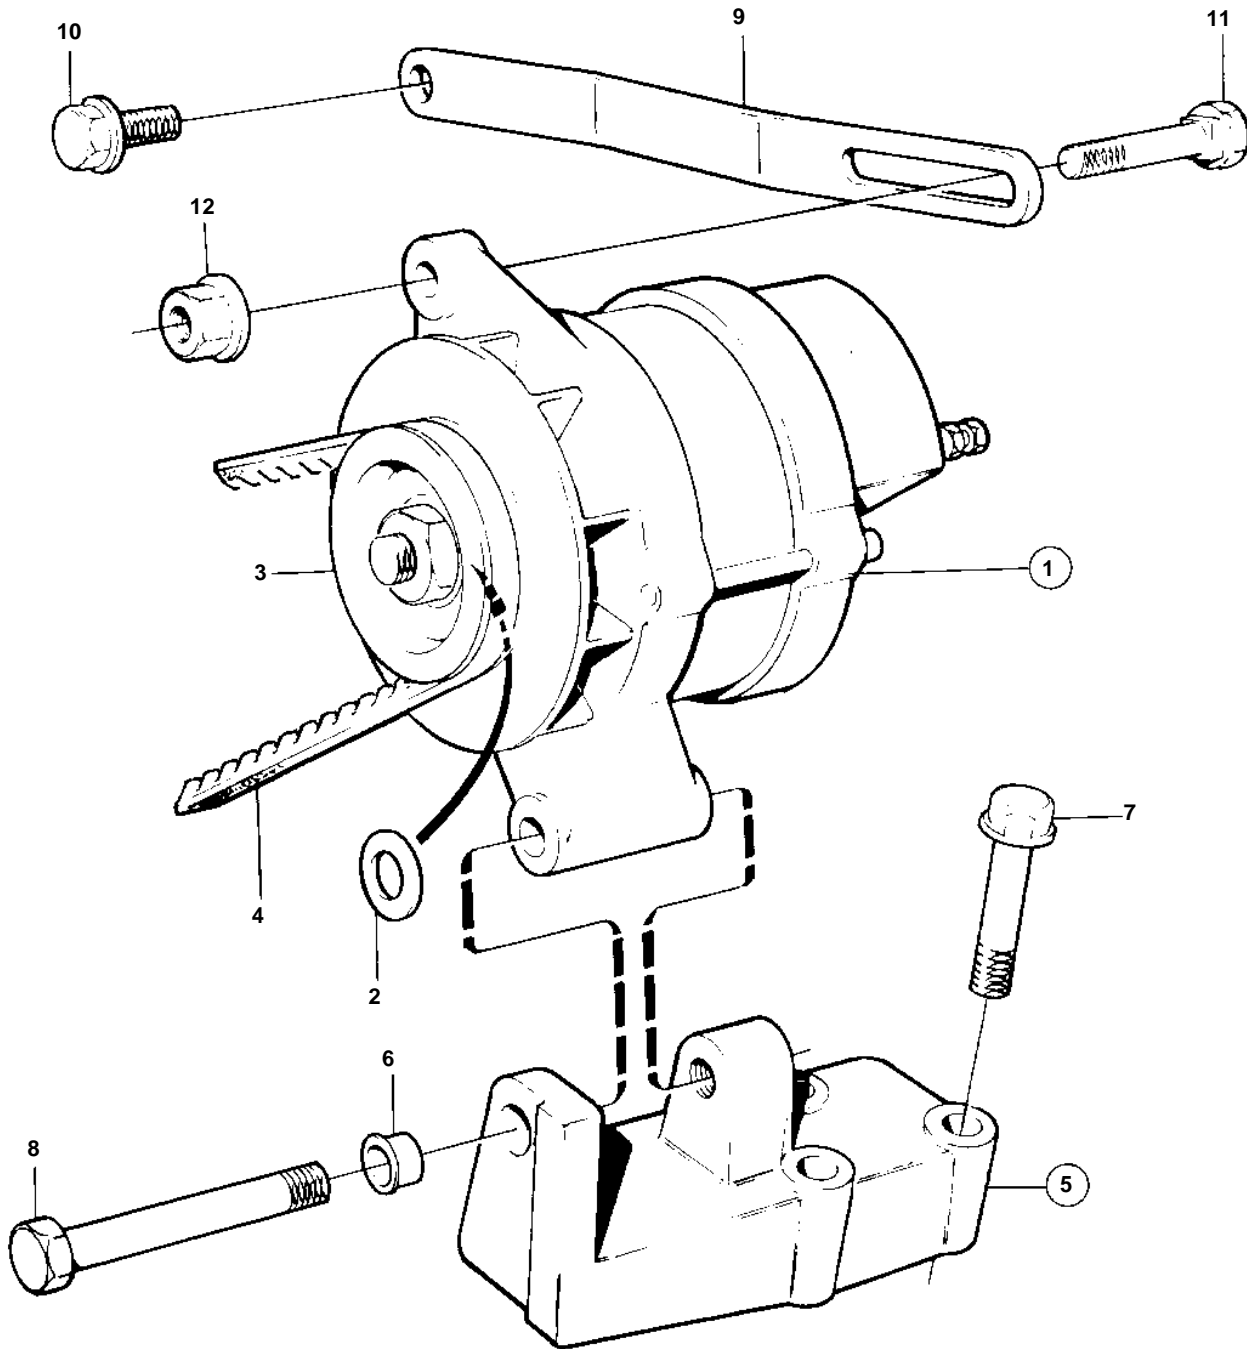

230A, 230B

10119

230A, 230B

REF	PART NO.	QTY	DESCRIPTION	SEE SEC.	NOTES
1	858839	1	Alternator		FOR 12 VOLTAGE ELECTRIC SYSTEM. REPL BY 858838
				11361	
	858838	1	Alternator		FOR 12 VOLTAGE ELECTRIC SYSTEM., ALSO AVAILABLE AS AN EXCHANGE PART., 14V 50A REPL BY 872018
				11362	
	872018	1	Alternator		FOR 12 VOLTAGE ELECTRIC SYSTEM., ALSO AVAILABLE AS AN EXCHANGE PART., 14V 50A REPL BY 872926
				11362	
	872926	1	Alternator		FOR 12 VOLTAGE ELECTRIC SYSTEM., ALSO AVAILABLE AS AN EXCHANGE PART., 14V 50A
				11363	
2		1	Shim		
3	841811	1	Pulley		
4	966694	1	V-belt		
5	831763	1	Alternator bracket		
6	831920	1	Bushing		
7	968891	3	Flange screw		
8	955700	1	Hexagon screw		
9	855669	1	Tensioner		
10	968894	1	Flange screw		
11	968322	1	Square neck screw		
12	968862	1	Nut		