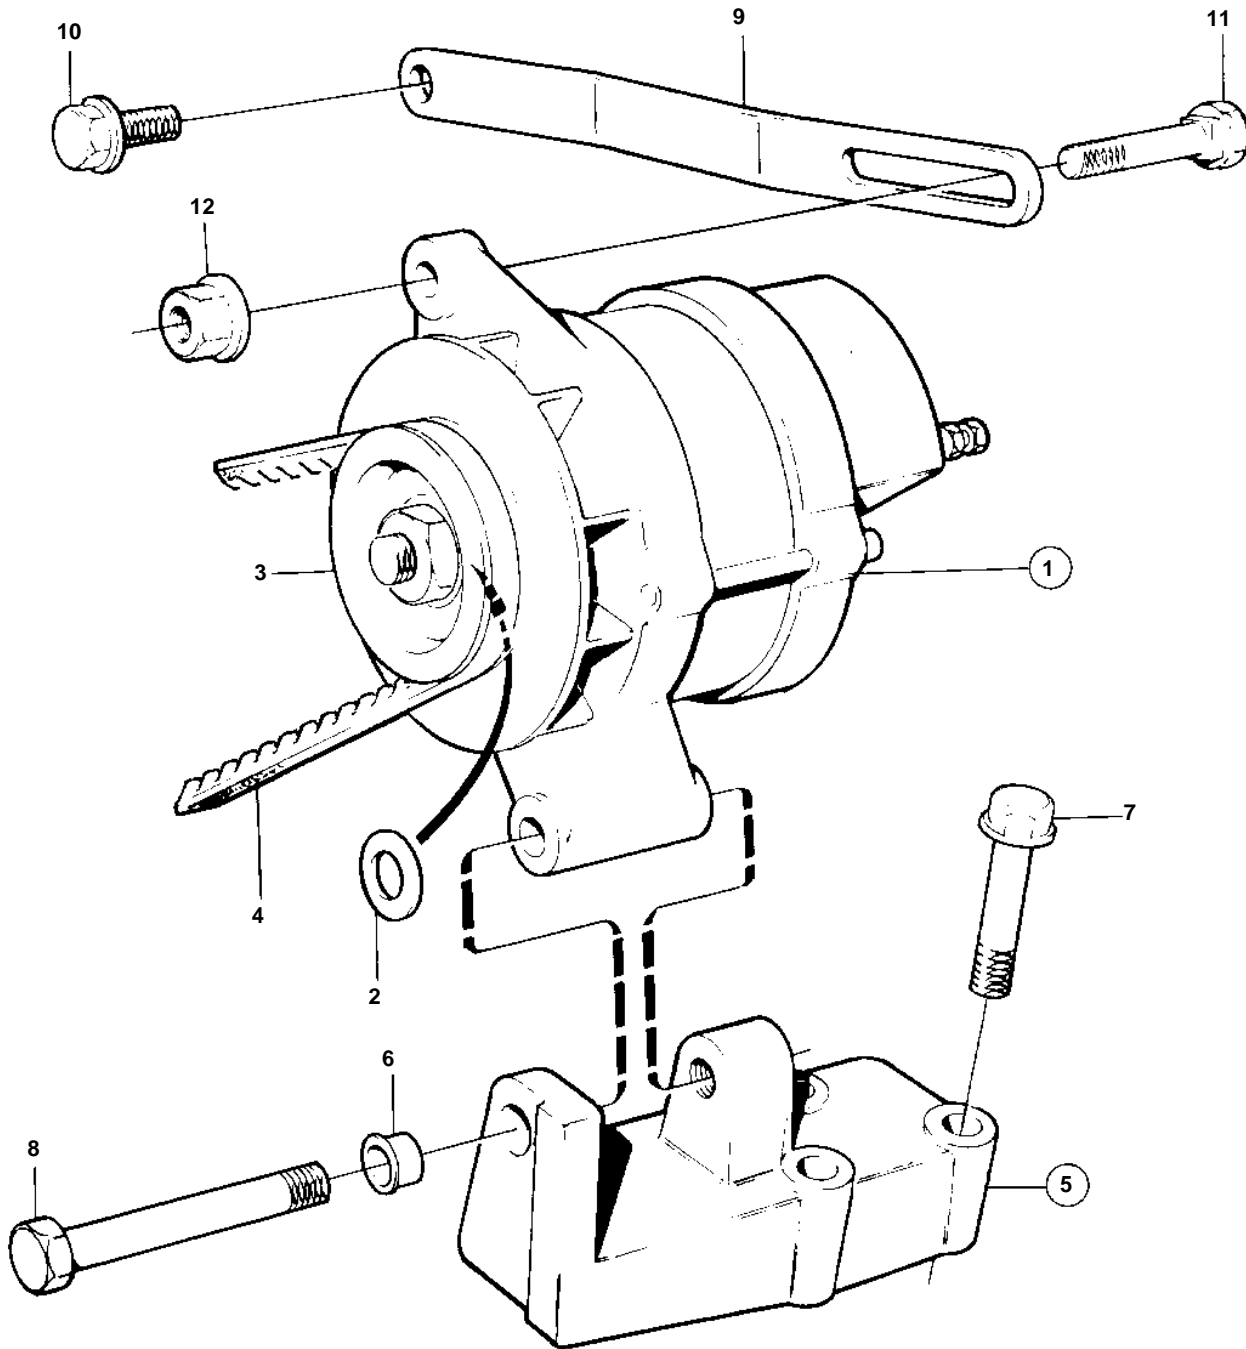

230A, 230B

10119

230A, 230B

REF	PART NO.	QTY	DESCRIPTION	SEE SEC.	NOTES
1	858839	1	Alternator		FOR 12 VOLTAGE ELECTRIC SYSTEM. REPL BY 858838
				11361	
	858838	1	Alternator		FOR 12 VOLTAGE ELECTRIC SYSTEM., ALSO AVAILABLE AS AN EXCHANGE PART., 14V 50A REPL BY 872018
				11362	
	872018	1	Alternator		FOR 12 VOLTAGE ELECTRIC SYSTEM., ALSO AVAILABLE AS AN EXCHANGE PART., 14V 50A REPL BY 872926
				11362	
	872926	1	Alternator		FOR 12 VOLTAGE ELECTRIC SYSTEM., ALSO AVAILABLE AS AN EXCHANGE PART., 14V 50A
				11363	
2		1	Shim		
3	841811	1	Pulley		
4	966694	1	V-belt		
5	831763	1	Alternator bracket		
6	831920	1	· Bushing		
7	968891	3	Flange screw		
8	955700	1	Hexagon screw		
9	855669	1	Tensioner		
10	968894	1	Flange screw		
11	968322	1	Square neck screw		
12	968862	1	Nut		