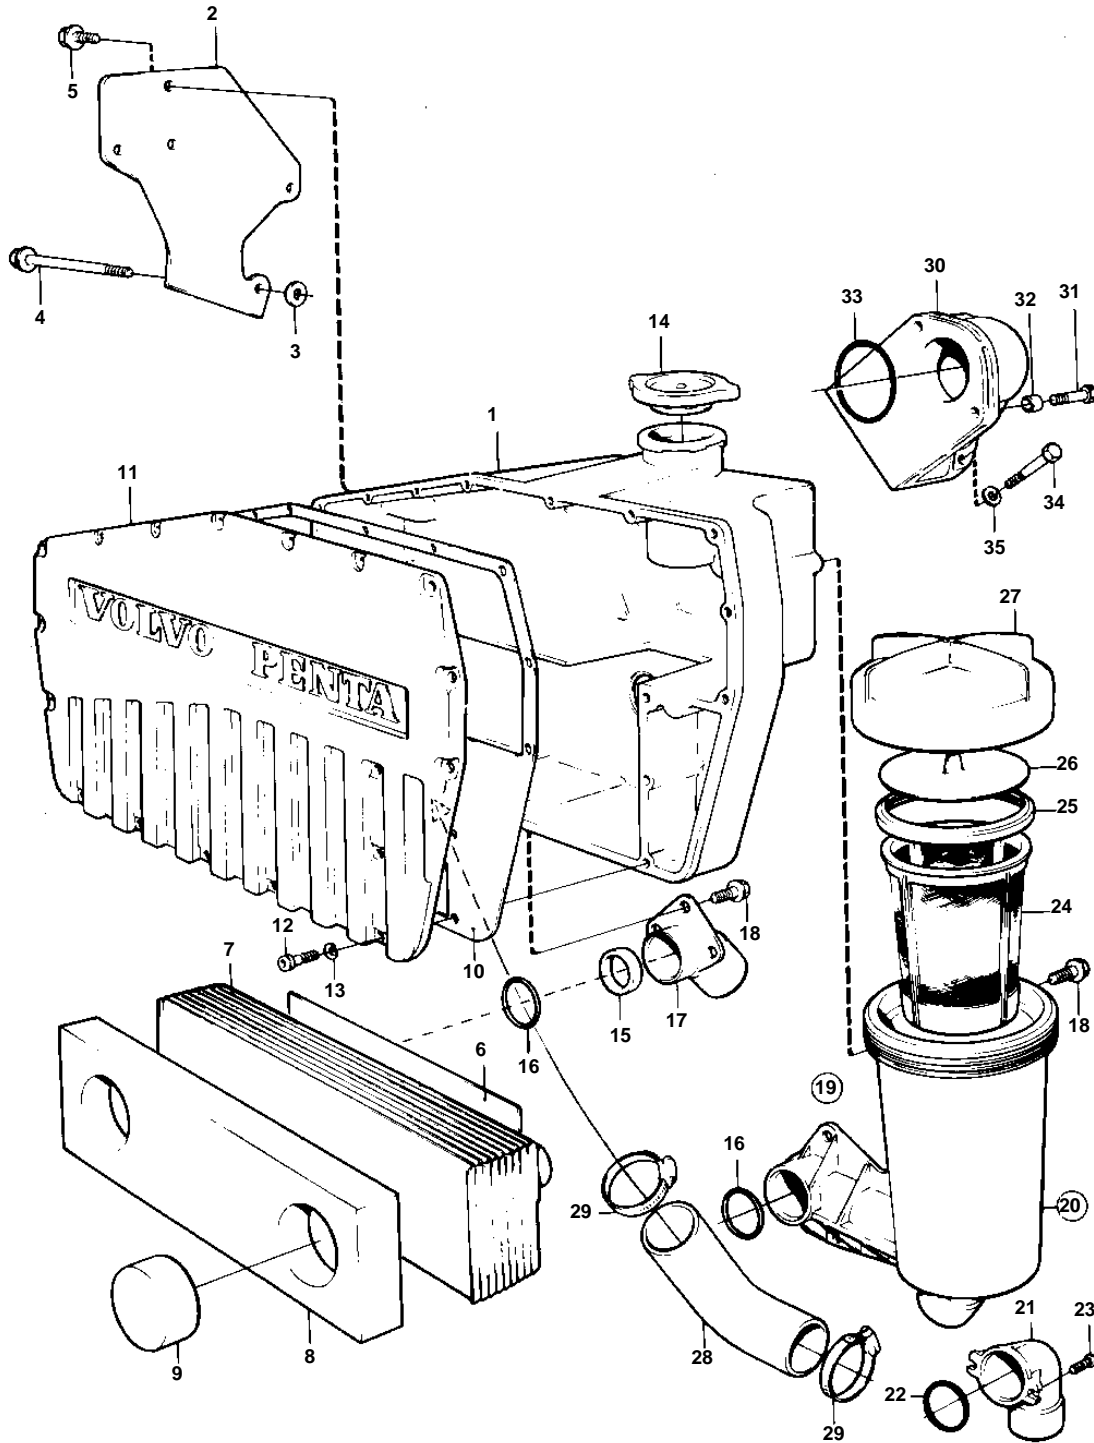

250A, 250B

10034

250A, 250B

REF	PART NO.	QTY	DESCRIPTION	SEE SEC.	NOTES
1	856135	1	Housing		
2	855412	1	Bracket		
3	960148	2	Washer		
4	955308	1	Hexagon screw		L = 110 MM
5	968886	4	Flange screw		
6	855603	1	Isolation		
7	855453	1	Insert		
8	855602	1	Spacer		
9	855601	2	Spacer		
10	855405	1	Gasket		
11	855406	1	Cardboard tube		
12	855605	18	Screw		
13	941905	18	Spring washer		
14	829205	1	Cardboard tube		
15	855582	2	Sealing ring		
16	925068	2	O-ring		
17	856083	1	Connection pipe		(855407)
18	968855	7	Flange screw		(967949)
19		1	Strainer		
20	856100	1	· Strainer housing		
21	855791	1	· · Connector		
22		1	· · Sealing ring		
23	972323	2	· · 6 point socket screw		(955127)
24	855409	1	· Strainer		
25	855423	1	· Gasket		
26	855433	1	· Pressure plate		
27	855410	1	· Cardboard tube		
28	855413	1	Hose		
29	961669	2	Hose clamp		
30	855411	1	Thermostat housing	11347	
31	968889	2	Flange screw		
32	843075	2	Spacer sleeve		
33	925091	1	O-ring	11347	
34	947760	2	Flange screw	11347	
35	955892	2	Washer, WASHER	11347	