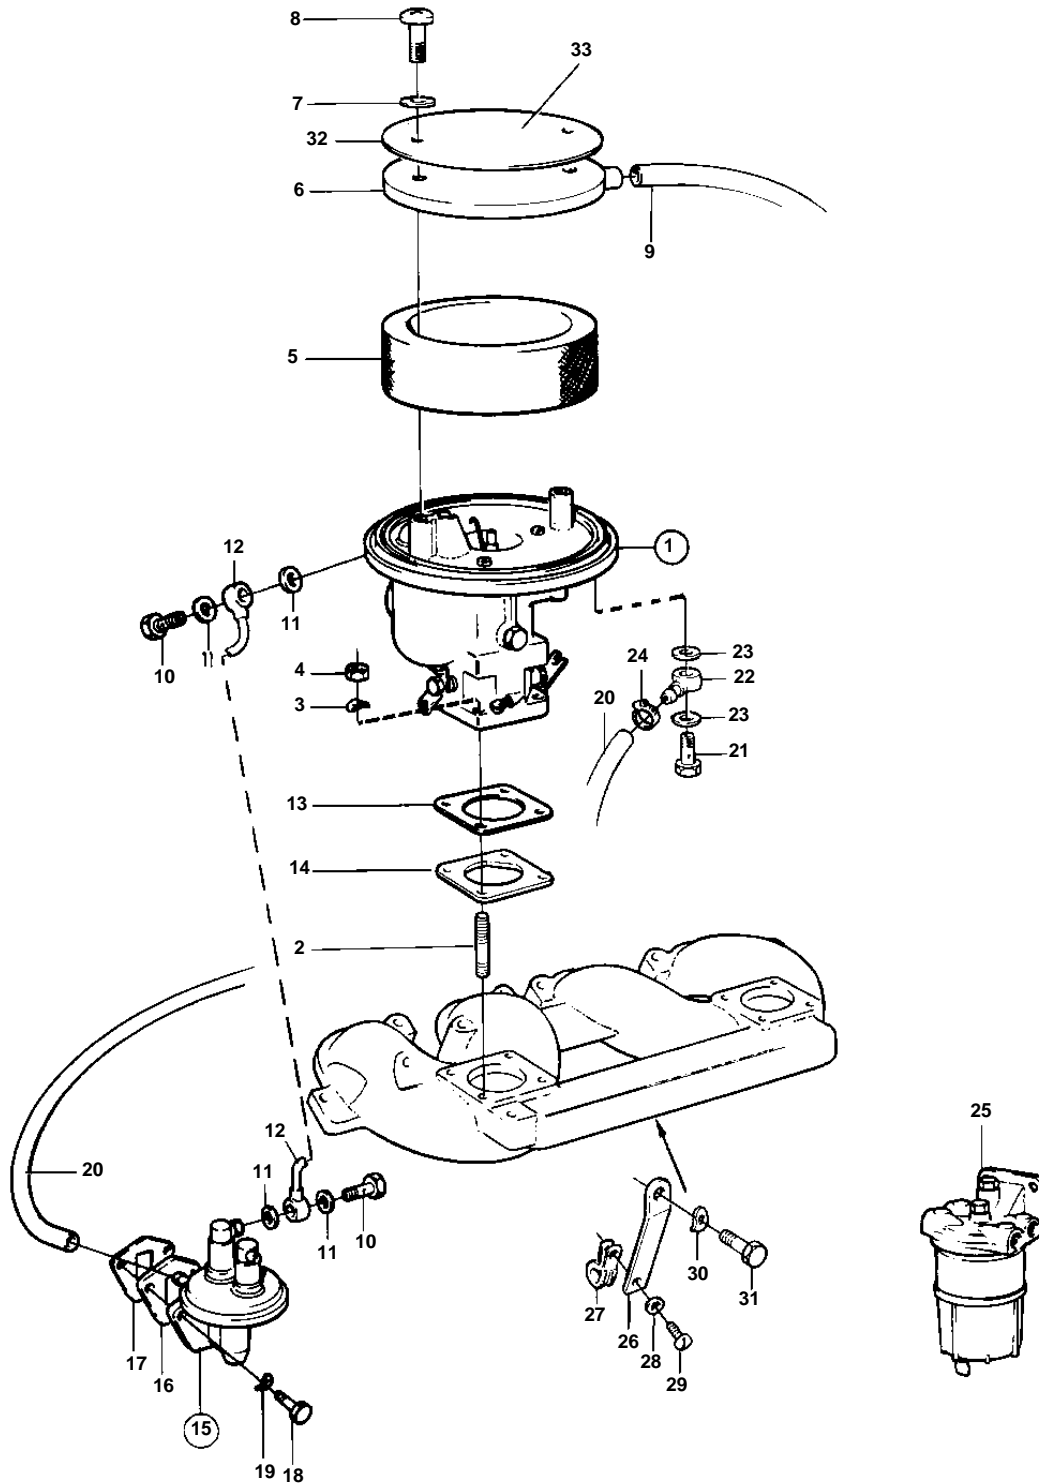

230A/SP-A/MT,230A,230B

11564

230A/SP-A/MT,230A,230B

REF	PART NO.	QTY	DESCRIPTION	SEE SEC.	NOTES
	856126	1	Carburetor		
				02C-0910	
2	953044	2	Screw		
3	941907	4	Spring washer		
4	947941	4	Nut		
5	824663	1	Flame trap		
6	824701	1	Cover		
7	941906	2	Spring washer		
8	974676	2	Screw		(968869)
9	948553	X	Hose		
10	824711	1	Hollow screw		
11	834452	2	Gasket	IK	
12	841532	1	Fuel pipe		
13	824677	2	Gasket	IK	
14	841992	1	Flange		
15	841161	1	Fuel pump		
		X	· COMPONENTS		
16	463391	1	Spacer		
17	3501530	2	Gasket	IK	
18	975099	2	Screw		(959224)
19	941907	2	Spring washer		
20	941149	X	Plastic hose		L = 400 MM
21	942003	1	Hollow screw		
22	855054	1	Nipple		
23	957171	2	Gasket		
24	947331	1	Hose clamp		
25		X	FUEL FILTER		SEE GROUP 9
26	841919	1	Bracket		
27	952623	1	Clamp		
28	940096	1	Gasket		
29	190665	1	Screw		
30	941906	1	Spring washer		SEE GROUP 2B
31	965216	1	Screw		SEE GROUP 2B
32	841540	1	Cover		
33	856685	1	Decal		