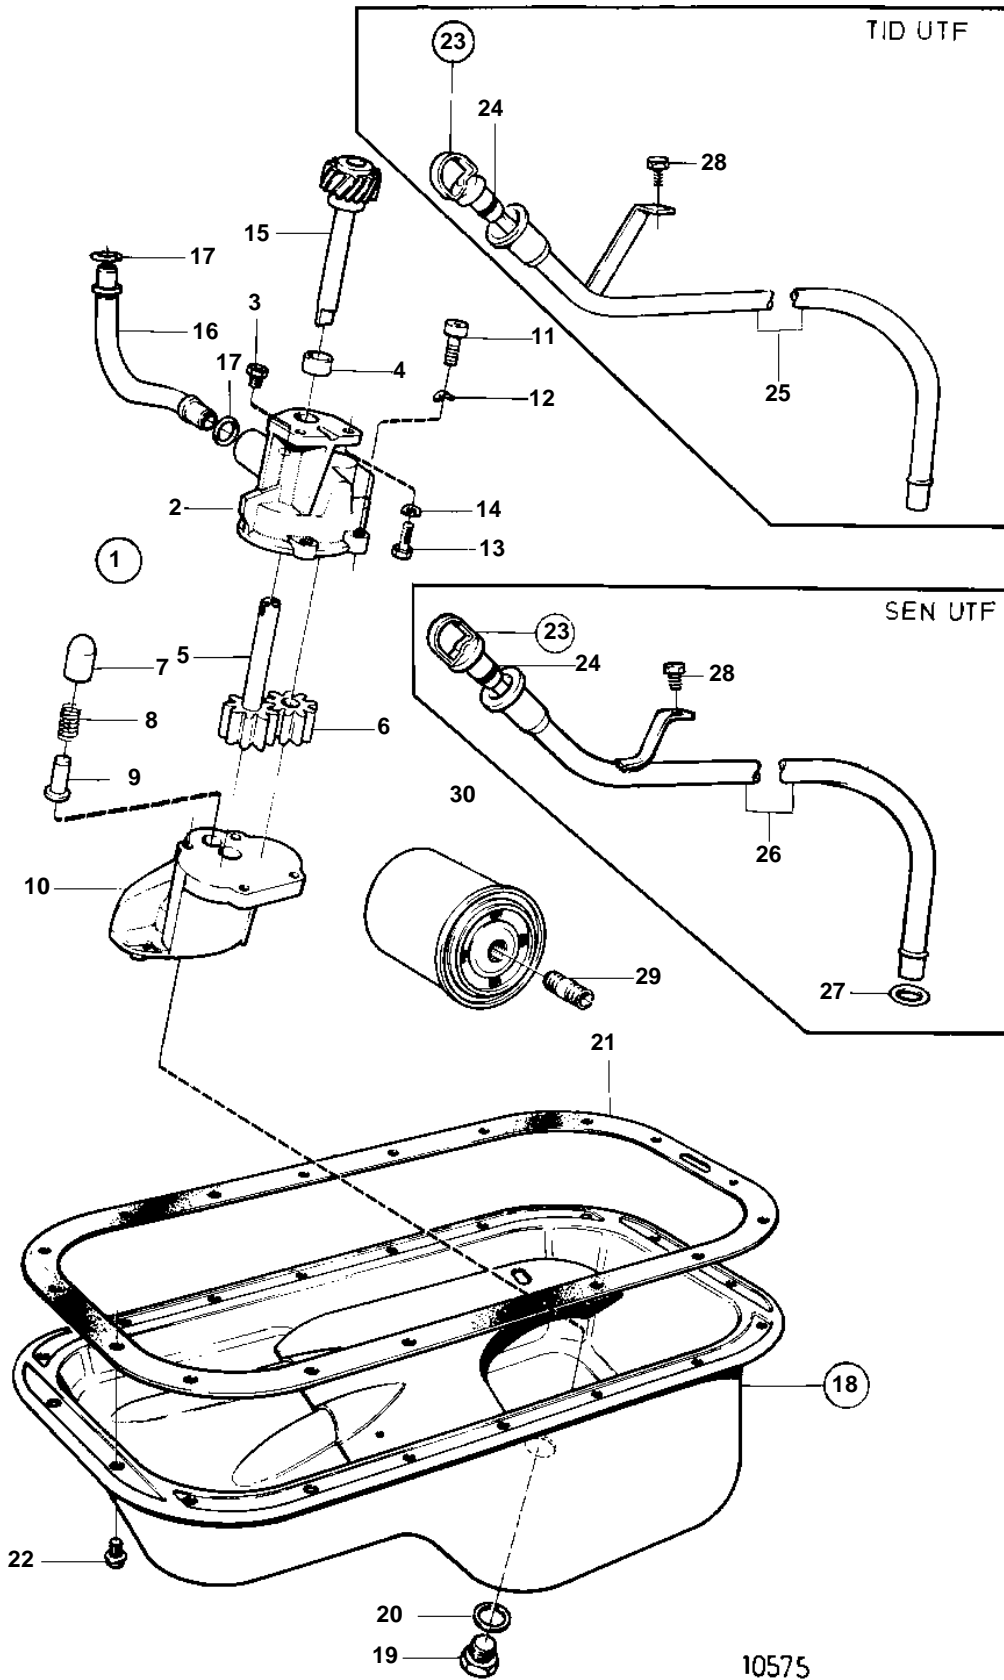

230A/SP-A/MT,230A,230B

230A/SP-A/MT,230A,230B

REF	PART NO.	QTY	DESCRIPTION	SEE SEC.	NOTES
1	1276336	1	Oil pump		REPL BY 1346144
	1346144	1	Oil pump		OIL FILTER 1346144 ONLY SOLD AS A COMPLETE UNIT.
2		1	• HOUSING		
3	463963	1	• Valve		
4	415311	1	• Sleeve		
5	1276171	1	• Gear		
6	430114	1	• Gear		
7	1332053	1	• Piston		
8	1219536	1	• Spring		
9	1219666	1	• Locating pin		
10	1276337	1	• Lower section		
11	942247	4	• Screw		
12	941906	4	• Spring washer		
13	955296	2	Screw		
14	941907	2	Spring washer		
15	463365	1	Shaft	02A-0205	
16	1276106	1	Pressure pipe		
17	829714	1	Seal	IK	
18	841367	1	Oil pan		
19	948187	1	• Plug		
20	18818	1	• Gasket		
21	1378864	1	Gasket	IK	
22	968883	18	Flange screw		
23	855730	1	Oil dipstick		
24	925054	1	• O-ring		
25	856057	1	Tube		EARLY TYPE
28	947107	1	Flange screw		
29	1378114	1	Nipple		SEE GROUP 2B
30	3517857	1	Oil filter		(1266286)