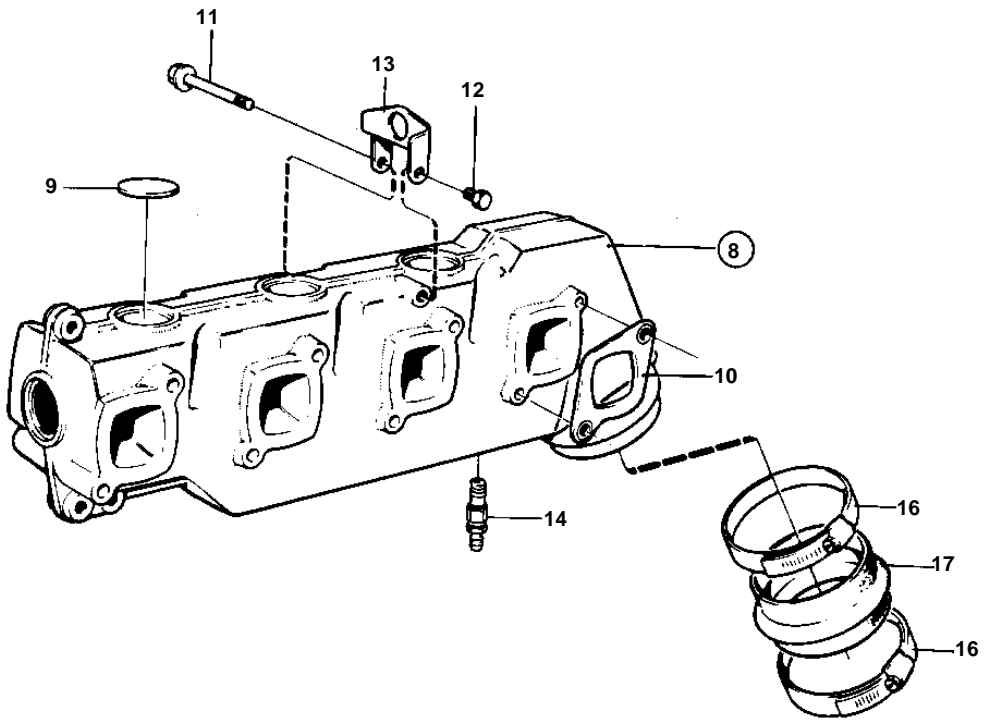

230A/SP-A/MT,230A,230B

10063

230A/SP-A/MT,230A,230B

REF	PART NO.	QTY	DESCRIPTION	NOTES
1	841531	1	Inlet pipe	
2	1378879	1	Gasket	IK
3	953046	6	Stud	SEE GROUP 2A
4	955894	4	Washer	
5	968862	6	Nut	
6	968891	2	Screw	
7	953044	4	Screw	
8	855387	1	Exhaust pipe	
9	968955	10	· Expansion plug	
10	855967	4	Gasket	IK
11	968999	7	Screw	L = 130 MM
	955308	1	Screw	L = 110 MM
12	968883	1	Flange screw	
13		1	LIFT EYE	
14	949918	1	Drain cock	SN 2200007948-
15		1	LIFT EYE	
16	853012	2	Hose clamp	SEE GROUP 4A
17	834871	1	Exhaust hose	SEE GROUP 4A *