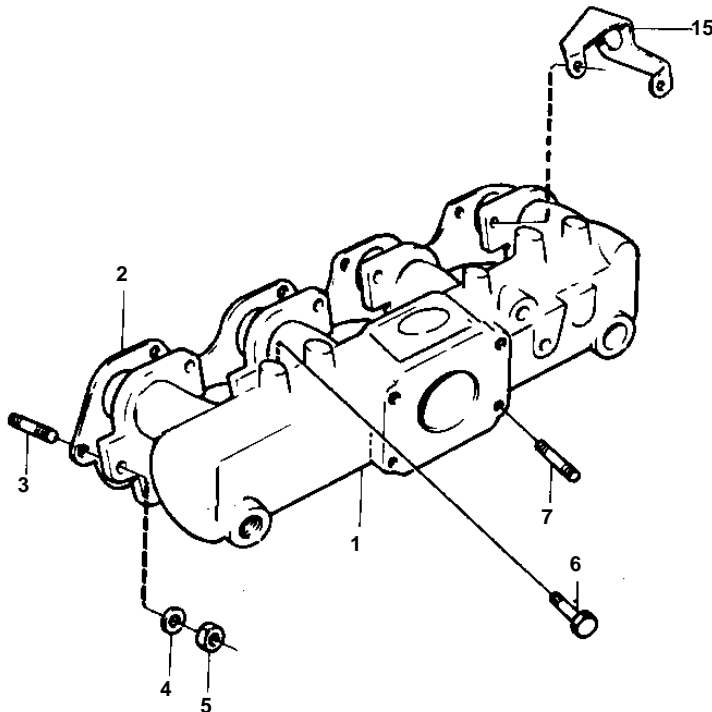

230A/SP-A/MT,230A,230B

10063

230A/SP-A/MT,230A,230B

REF	PART NO.	QTY	DESCRIPTION	NOTES
1	841531	1	Inlet pipe	
2	1378879	1	Gasket	IK
3	953046	6	Stud	SEE GROUP 2A
4	955894	4	Washer	
5	968862	6	Nut	
6	968891	2	Screw	
7	953044	4	Screw	
8	855387	1	Exhaust pipe	
9	968955	10	· Expansion plug	
10	855967	4	Gasket	IK
11	968999	7	Screw	L = 130 MM
	955308	1	Screw	L = 110 MM
12	968883	1	Flange screw	
13		1	LIFT EYE	
14	949918	1	Drain cock	SN 2200007948-
15		1	LIFT EYE	
16	853012	2	Hose clamp	SEE GROUP 4A
17	834871	1	Exhaust hose	SEE GROUP 4A *