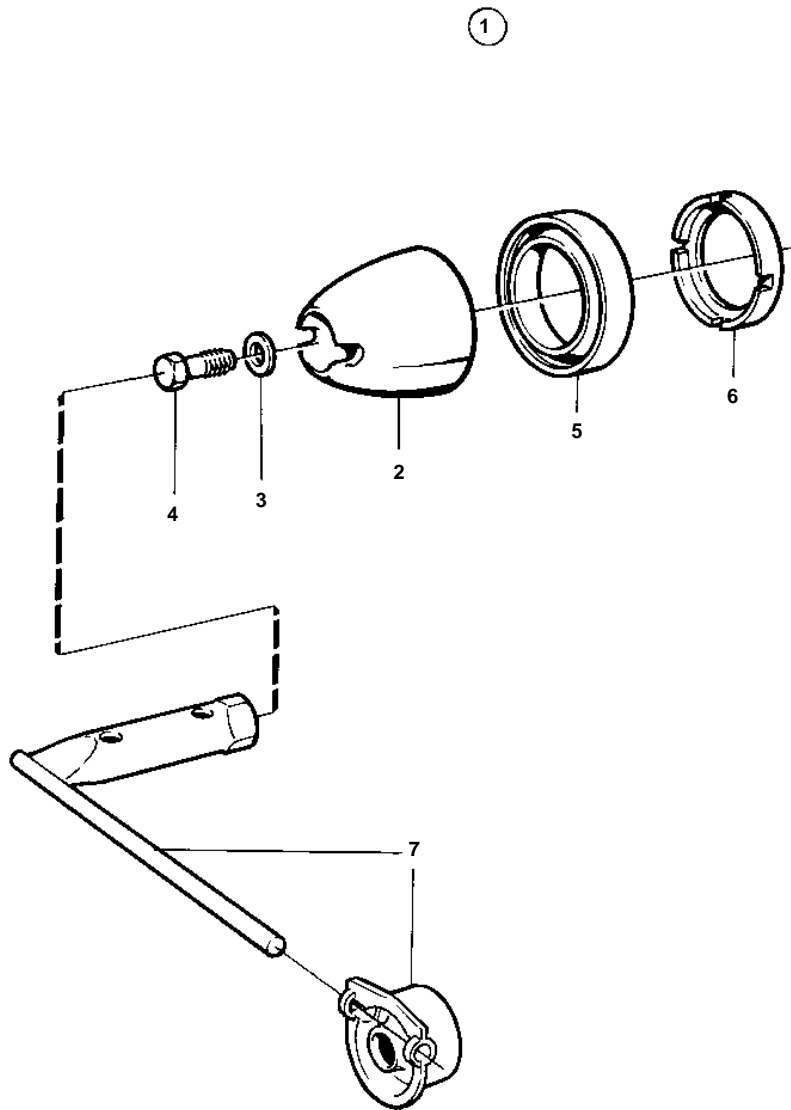

COMMON

11507

COMMON

REF	PART NO.	QTY	DESCRIPTION
1	872549	1	Propeller cone kit
2	872547	1	· Propeller cone
3	943194	1	· Washer
4	872546	1	· Lock screw
5	853676	1	· Spacer ring
6	854294	1	· Plastic washer
7	873058	1	Tool kit