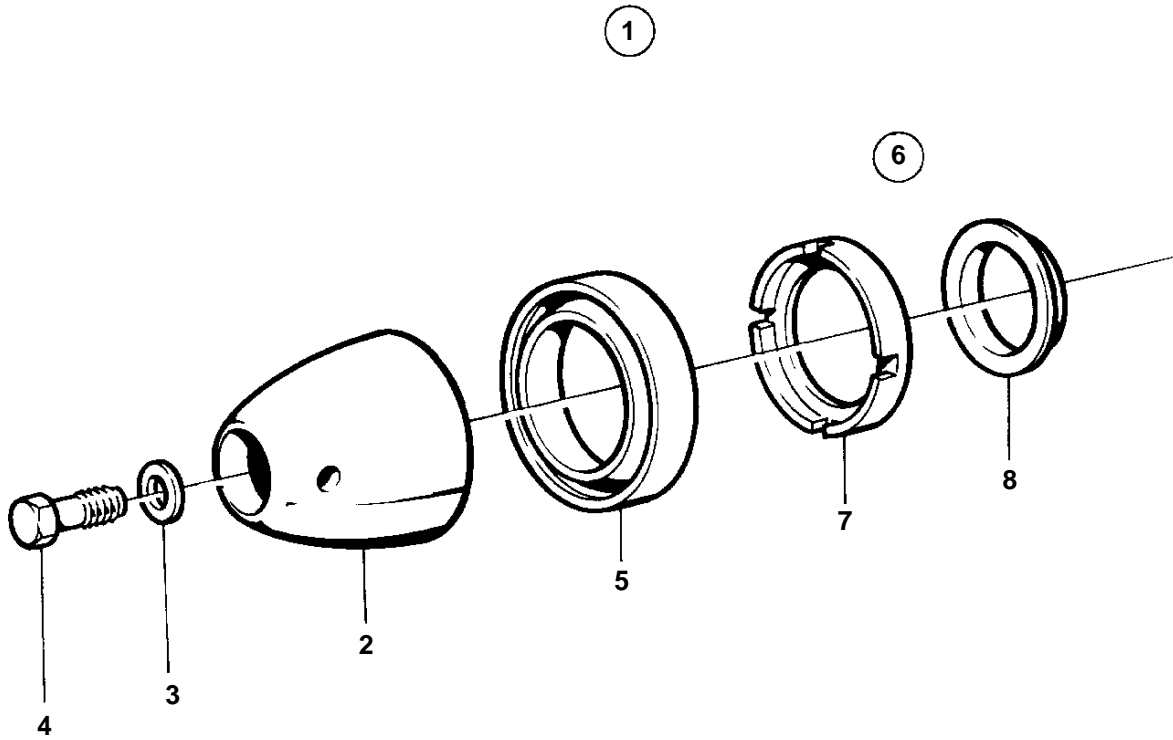

COMMON

COMMON

REF	PART NO.	QTY	DESCRIPTION	NOTES
1	872614	1	Propeller cone kit	
2	872542	1	· Propeller cone	BLACK
3	941670	1	· Washer	
4	872545	1	· Lock screw	
5	853676	1	· Spacer ring	
7	854294	1	· Plastic washer	
9	854669	1	Tool kit	