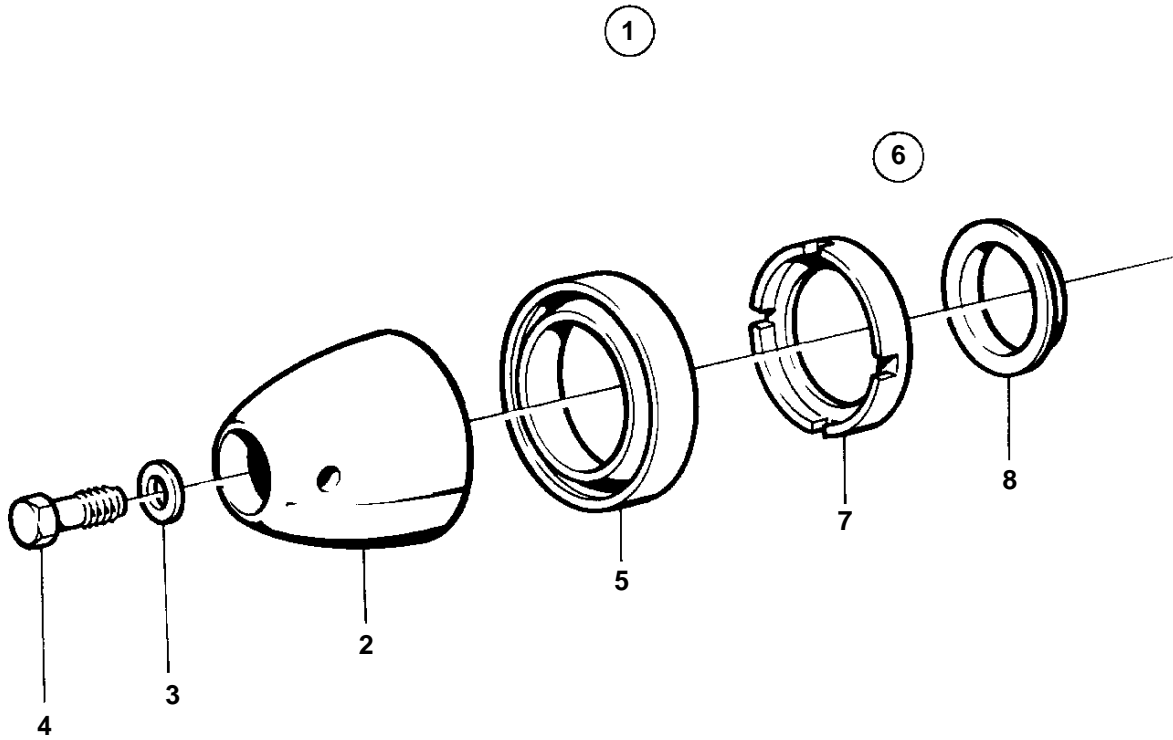

COMMON

COMMON

REF	PART NO.	QTY	DESCRIPTION	NOTES
1	854666	1	Propeller cone kit	REPLACED BY 872614
2		1	· Propeller cone	BLACK
3	941670	1	· Washer	
4	852216	1	· Lock screw	
5	853676	1	· Spacer ring	
6	854667	1	· Mounting kit	
7	854294	1	· · Plastic washer	
8	854655	1	· · Washer	
9	854669	1	Tool kit	