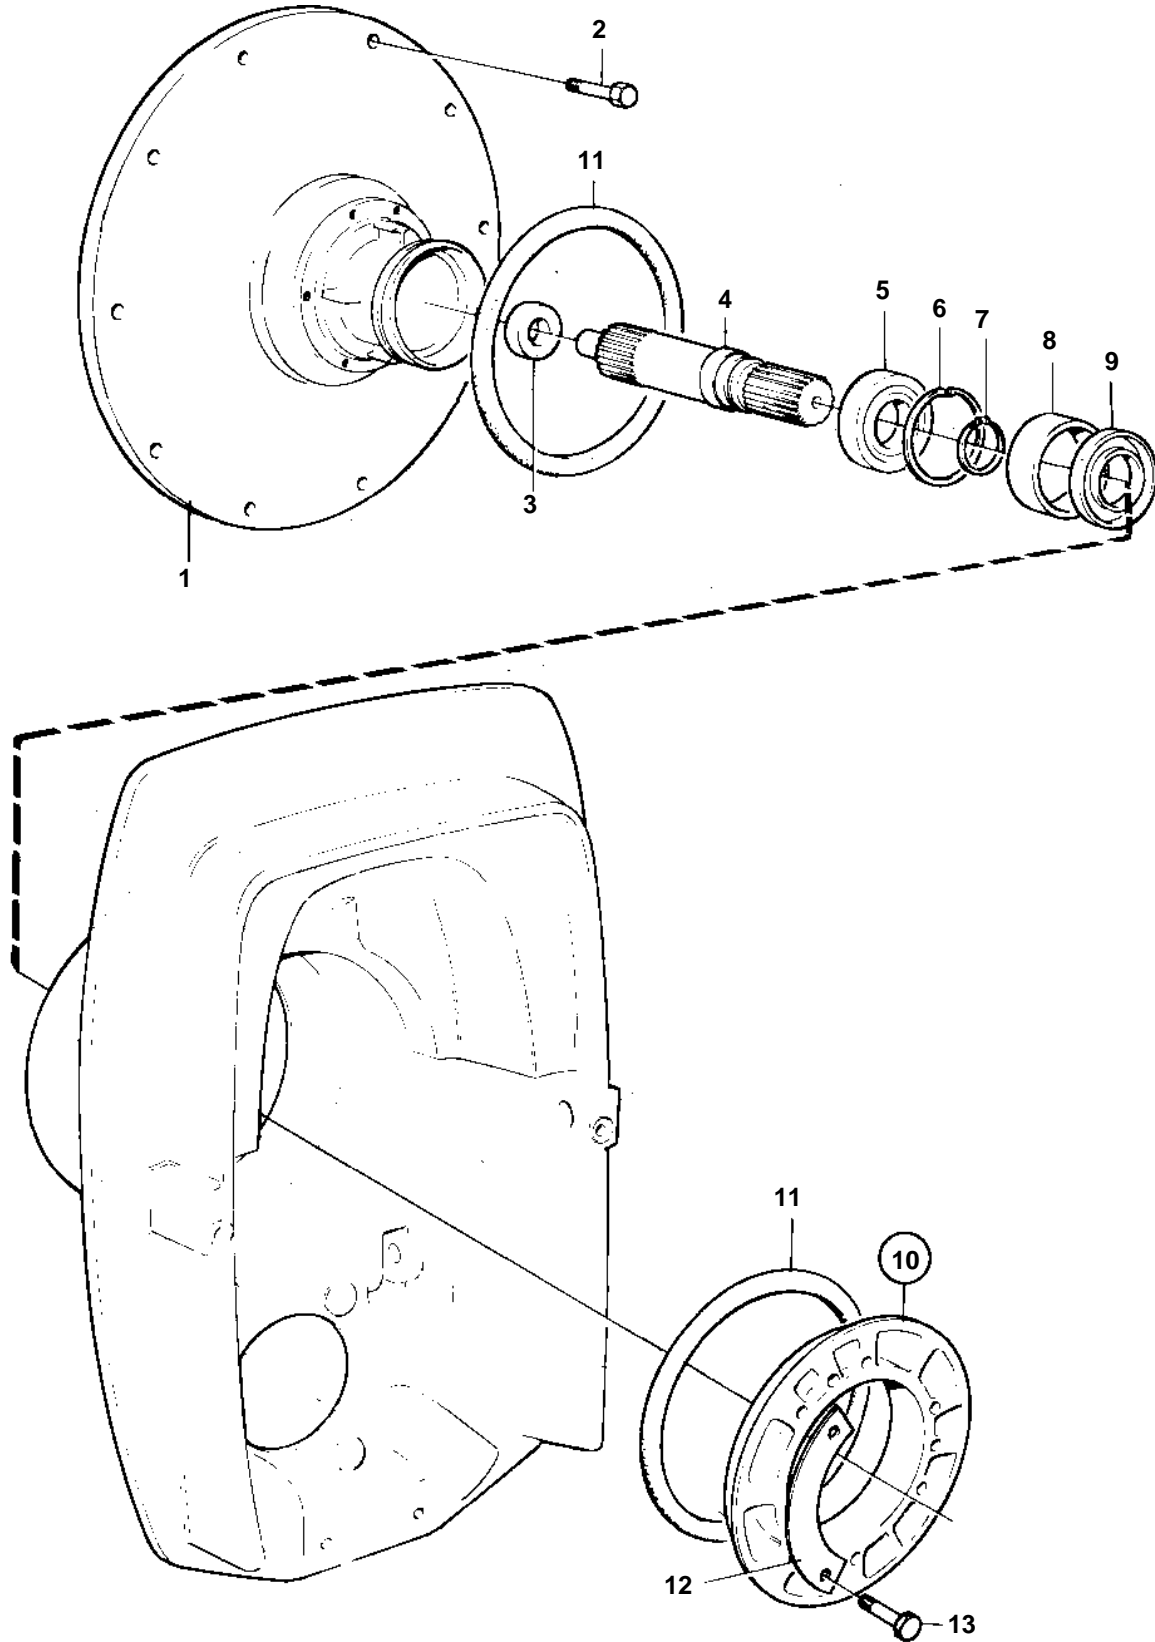

SP-C1, DP-D1

SP-C1, DP-D1

REF	PART NO.	QTY	DESCRIPTION	NOTES
1	872836	1	Flywheel housing	
2	946752	10	Flange screw	L=35mm
	946752	9	Flange screw	L=35mm, ALT AD31
	965185	1	Flange screw	L=40mm, ALT AD31
3	872761	1	Bushing	
4	873013	1	Primary shaft	
5	1544092	1	Ball bearing	
6	914533	1	Snap ring	
7	914462	1	Lock ring	
8	872991	1	Bushing	
9	958860	1	Sealing ring	
10	854317	1	Clamping ring kit	
11	813967	2	· Rubber ring	
12	191844	6	· Screw	
13	806624	3	· Striker plate	