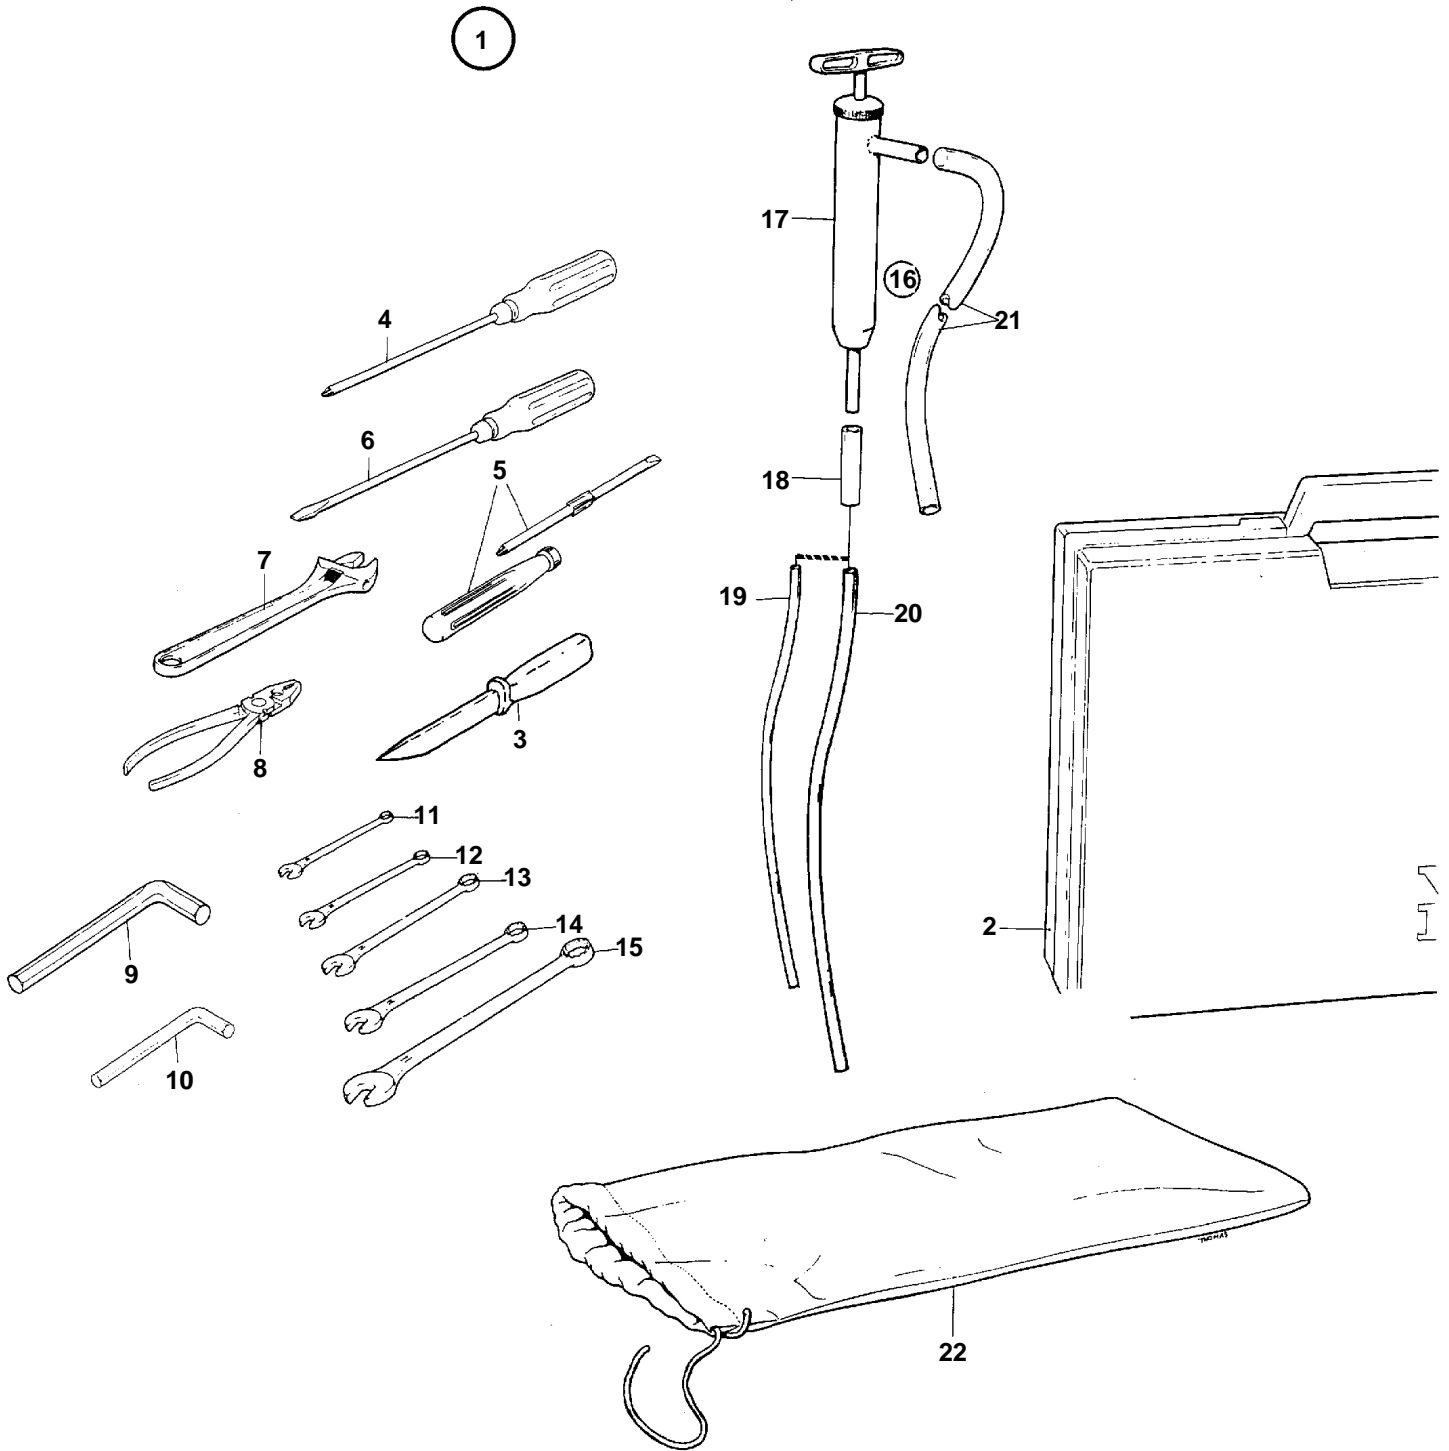

COMMON

1

9236

COMMON

REF	PART NO.	QTY	DESCRIPTION	NOTES
1	858282	1	Tool kit	
2	859370	1	• Tool bag	
3		1	• Sheath knife	
4		1	• Screwdriver	
5		1	• Screwdriver	
6	804771	1	• Screwdriver	
7	755	1	• Adjustable wrench	
8		1	• Combination pliers	
9		1	• Allen wrench	
10	914002	1	• Allen wrench	
11		1	• Tool	8mm
12		1	• Blocking key	10mm
13		1	• Blocking key	13mm
14		1	• Blocking key	17mm
15		1	• Blocking key	1/2"
16	875117	1	• Oil bilge pump	
17		1	• • Oil bilge pump	
18		1	• • Hose	
19	835964	1	• • Tube	L=711mm
20	841527	1	• • Plastic pipe	L=1000mm
21	806282	1	• • Hose	
22	844642	1	• • Tool bag	