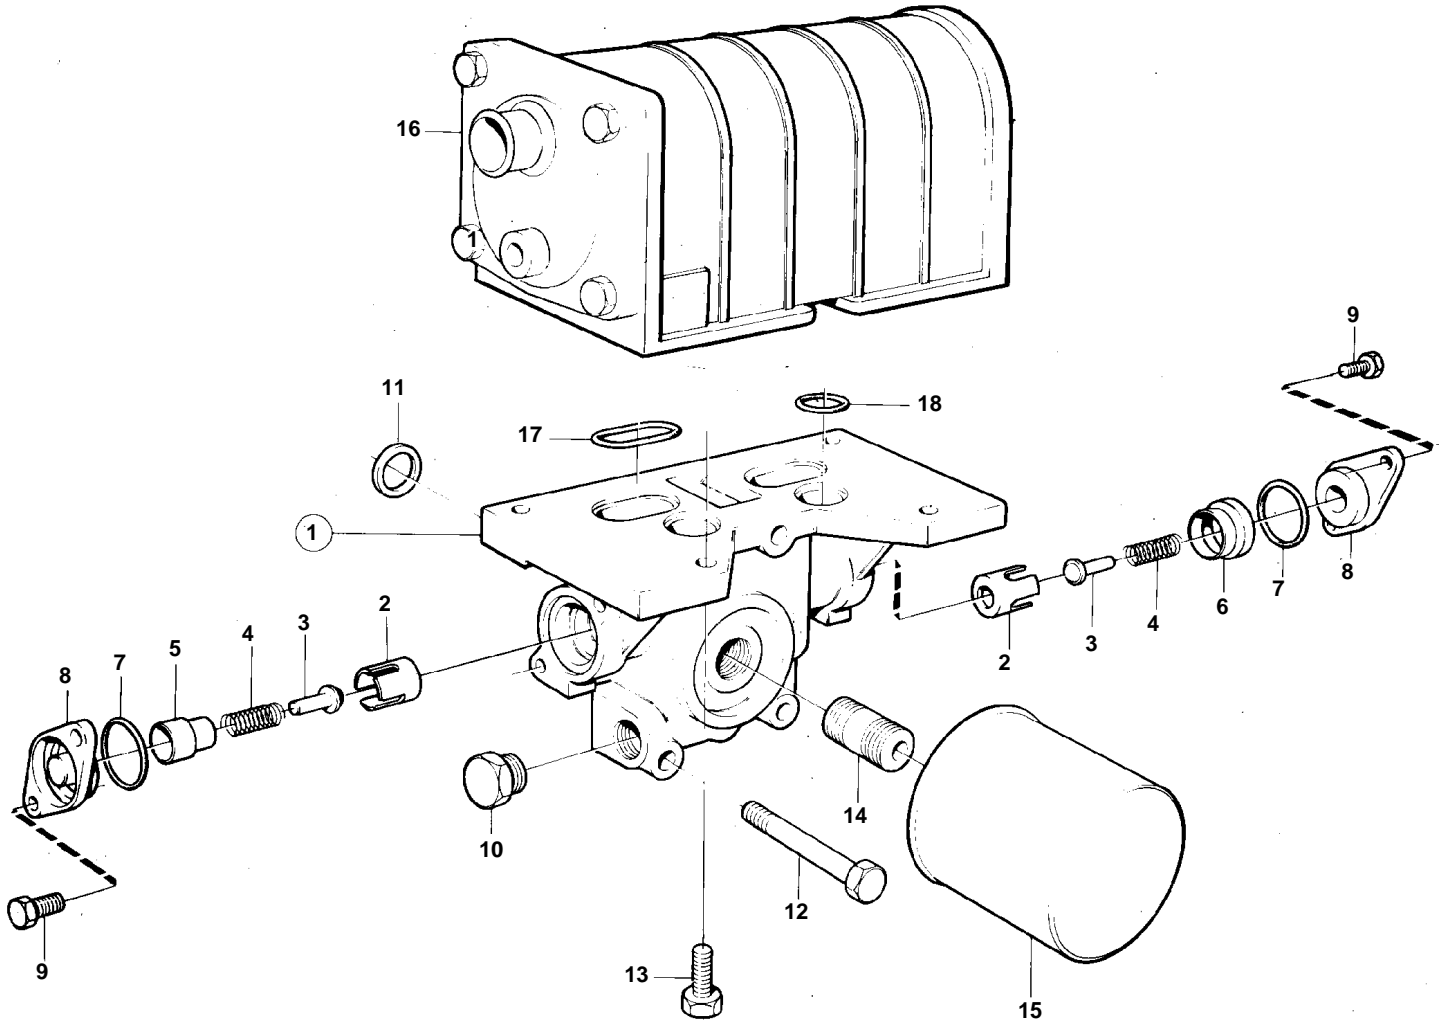

TMD41D, TAMD41D, D41D, AD41D

11444

TMD41D, TAMD41D, D41D, AD41D

REF	PART NO.	QTY	DESCRIPTION	NOTES
1	860608	1	Housing	
2	1542265	2	• Seat	
3	471085	2	• Valve	
4	468087	2	• Spring	
5	1542268	1	• Sleeve	
6	1542266	1	• Sleeve	
7	925065	2	• O-ring	
8	1542267	2	• Cover	
9	946544	4	• Flange screw	
10	479977	1	• Plug	(952077)
11	469483	4	Sealing ring	
12	965182	3	Flange screw	
13	946671	4	Flange screw	
14	423067	1	Nipple	
15	471034	1	Oil filter	
16		1	Oil cooler	
17	859086	2	Sealing ring	
18	469483	2	Sealing ring	