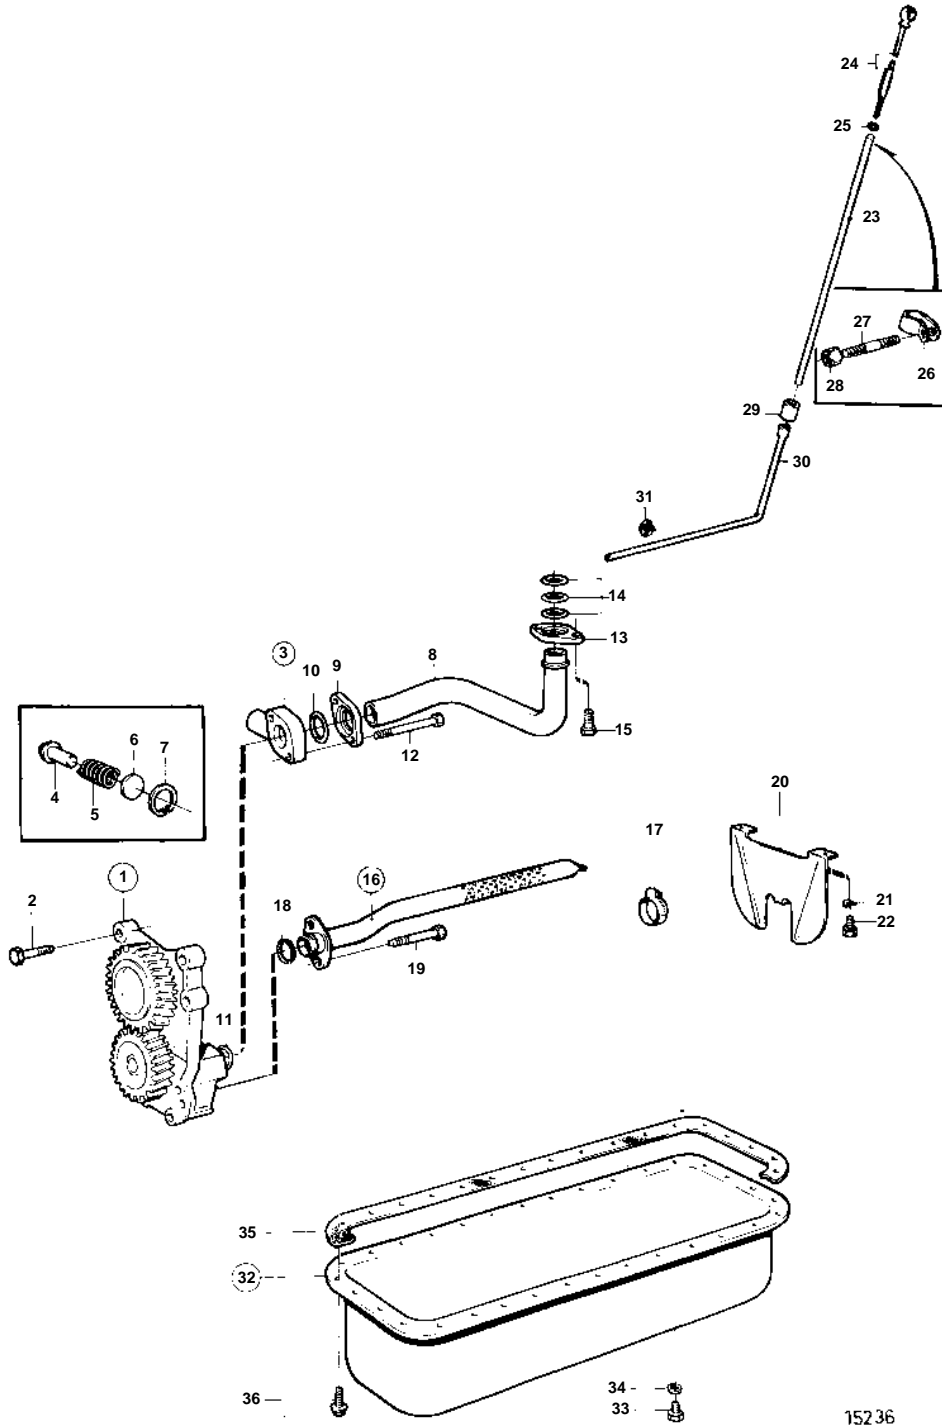

TMD41D, TAMD41D, D41D, AD41D

15236

TMD41D, TAMD41D, D41D, AD41D

REF	PART NO.	QTY	DESCRIPTION	SEE SEC.	NOTES
1	860721	1	Oil pump		
				528	
2	948217	4	Flange screw		
3	860790	1	Reducing valve		
			Bulletin 44-32	44-32-EN	Reduction Valve D31, 41, 42
			Bulletin 44-32A	44-32A-EN	Reduction Valve D31, 41, 42
4	471115	1	• Reducing valve		
5	1542257	1	• Spring		
6	948343	1	• Washer		
7	914506	1	• Lock ring		
8	860821	1	Tube		
9	1545272	1	Flange		
10	1545271	1	Sealing ring		
11	469482	1	O-ring		
12	965184	2	Screw		
13	1542248	1	Flange		
14	1542385	3	Sealing ring		
15	946173	2	Flange screw		
16	861064	1	Suction pipe		
17	943472	1	Hose clamp		
18	469483	2	Sealing ring		
19	965217	2	Flange screw		
20	860999	1	Baffle plate		
21	942385	2	Disc spring		
22	944926	2	Flange screw		
23	861100	1	Tube		
24	861087	1	Oil dipstick		
25	960155	1	• O-ring		
26	946834	1	Clamp		
27	17942	1	Stud		
28	968862	1	Nut		
29	843533	1	Rubber hose		
30	861083	1	Suction pipe		
31	943469	1	Clamp		
32	861151	1	Oil pan		
33	948187	1	• Plug		
34	18818	1	• Gasket		
35	861251	1	Gasket		
36	946440	32	Flange screw		