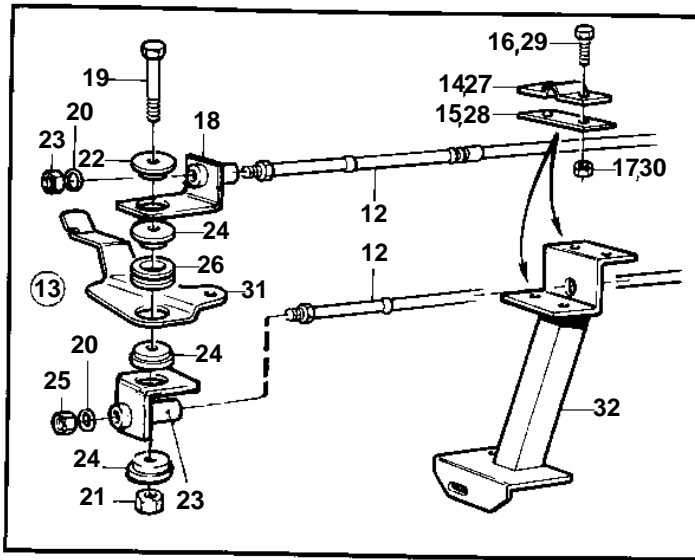

COMMON

11080

**COMMON**

REF	PART NO.	QTY	DESCRIPTION	SEE SEC.	NOTES
1	828164	1	Collector		
				090-2550	
2		1	INSTRUMENT PANEL		STD, SEE GROUP 3
3	864043	1	Instrument panel		
				090-1432	
4	858874	1	Instrument panel		
				090-1421	
5		2	TRIMMER		SEE GROUP 4A
6	846648	X	Extension cable		L = 3000 MM
	846649	X	Extension cable		L = 5000 MM
	846650	X	Extension cable		L = 7000 MM
7	1140598	1	Y-koppling		
8		1	CABLE UNIT		SEE GROUP 3
9	853052	1	Extension cable'verl		
10		1	CABLE UNIT		
			CABLES AND TERMINALS		SEE GROUP 3
11		X	CONTROL		
12		X	CONTROL CABLE	090-0900	
13	861221	1	Speed control kit		(858770)
14	819067	1	• Brace		
15	819068	1	• Washer		
16	956078	2	• Screw		
17	951674	2	• Lock nut		
18	861215	1	• Bracket		
19	955275	1	• Screw		
20	955971	2	• O-ring		
21	946035	1	• Lock nut		
22	843105	1	• Spacer washer		
23	861214	1	• Bracket		
24	843105	3	Spacer washer		
25	951674	2	Lock nut		
26	843109	1	Bushing		
27	819067	1	Brace		
28	819068	1	Washer		
29	956078	2	Screw		
30	951674	2	Lock nut		
31		1	BRACKET		SEE GROUP 2D
32		1	BRACKET		SEE GROUP 2D
33	862568	1	Oil pressure sensor		
34	840074	1	Temperature sensor		
	862567	1	Temperature sensor		FOR ENGINES WITH 1,5 POLE ELECTRICAL SYSTEM