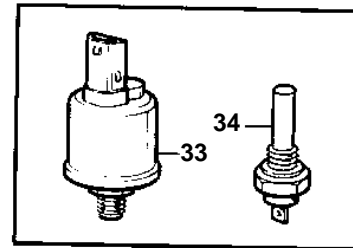

COMMON

11080

**COMMON**

REF	PART NO.	QTY	DESCRIPTION	SEE SEC.	NOTES
1	828164	1	Collector		
				090-2550	
2		1	INSTRUMENT PANEL		STD, SEE GROUP 3
3	864043	1	Instrument panel		
				090-1432	
4	858874	1	Instrument panel		
				090-1421	
5		2	TRIMMER		SEE GROUP 4A
6	846648	X	Extension cable		L = 3000 MM
	846649	X	Extension cable		L = 5000 MM
	846650	X	Extension cable		L = 7000 MM
7	1140598	1	Y-koppling		
8		1	CABLE UNIT		SEE GROUP 3
9	853052	1	Extension cable'verl		
10		1	CABLE UNIT		
			CABLES AND TERMINALS		SEE GROUP 3
11		X	CONTROL		
12		X	CONTROL CABLE	090-0900	
13	861221	1	Speed control kit		(858770)
14	819067	1	• Brace		
15	819068	1	• Washer		
16	956078	2	• Screw		
17	951674	2	• Lock nut		
18	861215	1	• Bracket		
19	955275	1	• Screw		
20	955971	2	• O-ring		
21	946035	1	• Lock nut		
22	843105	1	• Spacer washer		
23	861214	1	• Bracket		
24	843105	3	Spacer washer		
25	951674	2	Lock nut		
26	843109	1	Bushing		
27	819067	1	Brace		
28	819068	1	Washer		
29	956078	2	Screw		
30	951674	2	Lock nut		
31		1	BRACKET		SEE GROUP 2D
32		1	BRACKET		SEE GROUP 2D
33	862568	1	Oil pressure sensor		
34	840074	1	Temperature sensor		
	862567	1	Temperature sensor		FOR ENGINES WITH 1,5 POLE ELECTRICAL SYSTEM