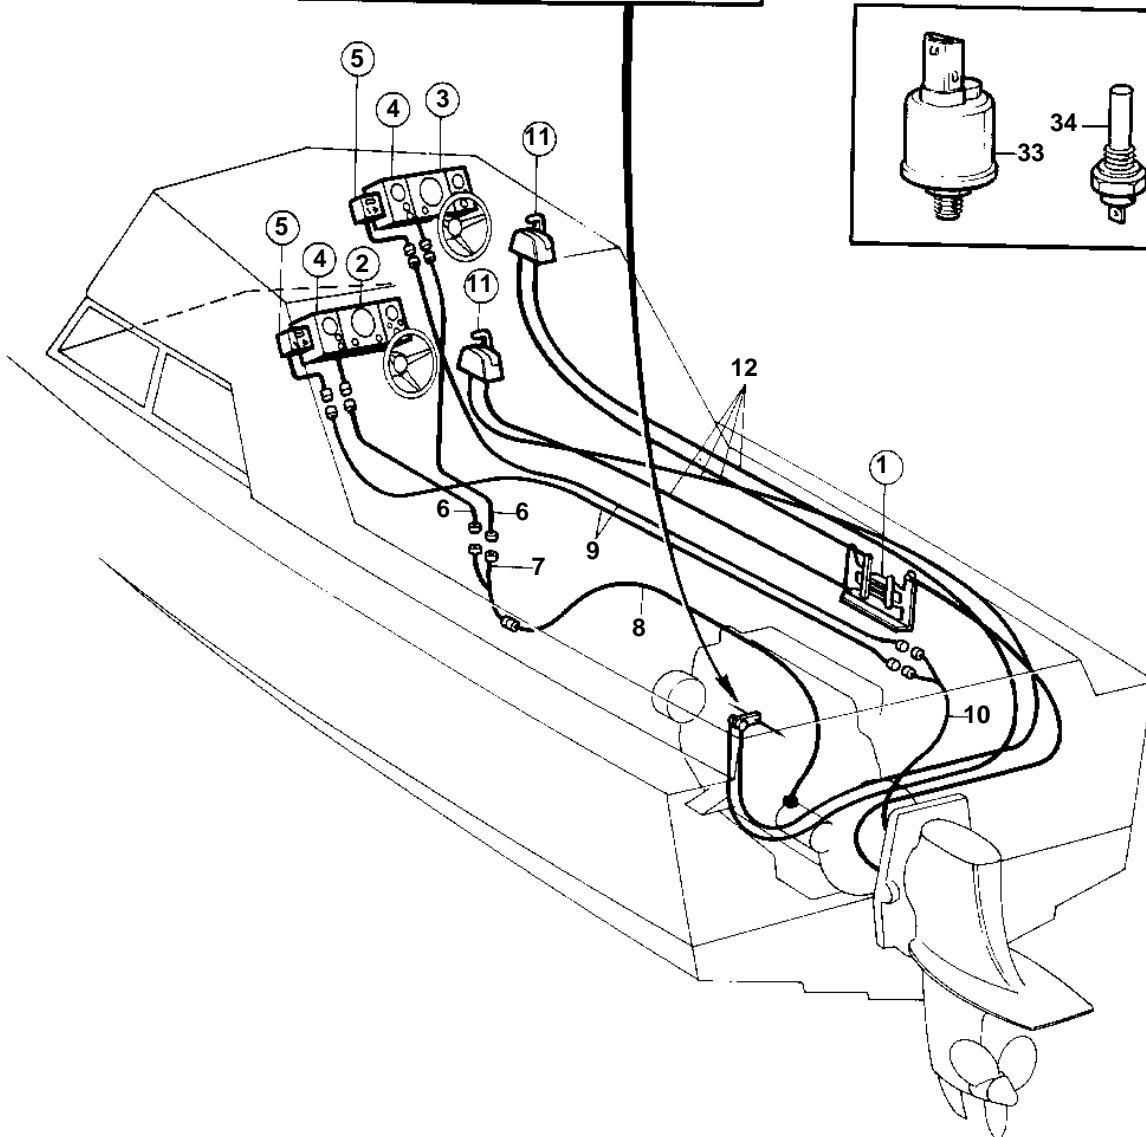

COMMON

11080

**COMMON**

REF	PART NO.	QTY	DESCRIPTION	SEE SEC.	NOTES
1	828164	1	Collector		
				090-2550	
2		1	INSTRUMENT PANEL		STD, SEE GROUP 3
3	864043	1	Instrument panel		
				090-1432	
4	858874	1	Instrument panel		
				090-1421	
5		2	TRIMMER		SEE GROUP 4A
6	846648	X	Extension cable		L = 3000 MM
	846649	X	Extension cable		L = 5000 MM
	846650	X	Extension cable		L = 7000 MM
7	1140598	1	Y-koppling		
8		1	CABLE UNIT		SEE GROUP 3
9	853052	1	Extension cable'verl		
10		1	CABLE UNIT		
			CABLES AND TERMINALS		SEE GROUP 3
11		X	CONTROL		
12		X	CONTROL CABLE	090-0900	
13	861221	1	Speed control kit		(858770)
14	819067	1	• Brace		
15	819068	1	• Washer		
16	956078	2	• Screw		
17	951674	2	• Lock nut		
18	861215	1	• Bracket		
19	955275	1	• Screw		
20	955971	2	• O-ring		
21	946035	1	• Lock nut		
22	843105	1	• Spacer washer		
23	861214	1	• Bracket		
24	843105	3	Spacer washer		
25	951674	2	Lock nut		
26	843109	1	Bushing		
27	819067	1	Brace		
28	819068	1	Washer		
29	956078	2	Screw		
30	951674	2	Lock nut		
31		1	BRACKET		SEE GROUP 2D
32		1	BRACKET		SEE GROUP 2D
33	862568	1	Oil pressure sensor		
34	840074	1	Temperature sensor		
	862567	1	Temperature sensor		FOR ENGINES WITH 1,5 POLE ELECTRICAL SYSTEM