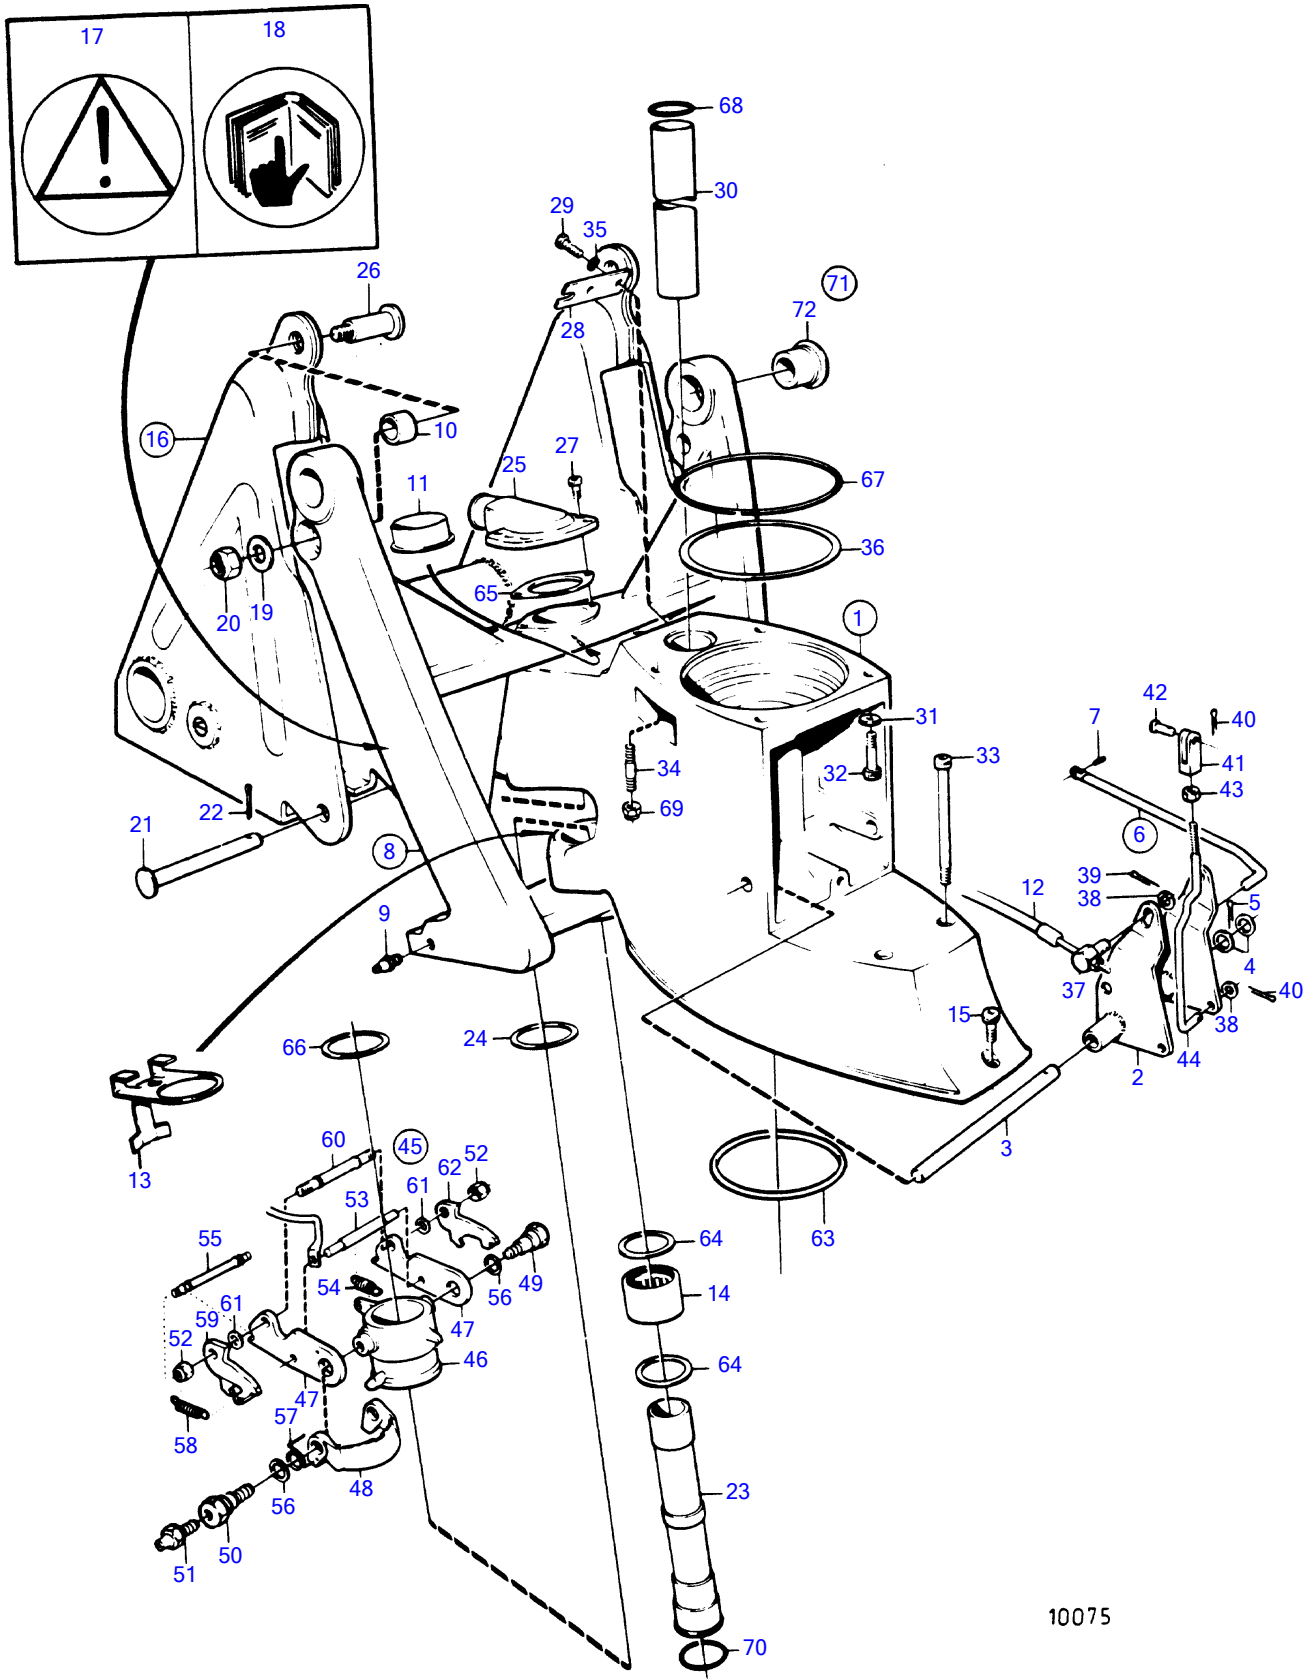

DP-B1

10075

DP-B1

REF	PART NO.	QTY	DESCRIPTION	NOTES
1	854937	1	Intermediate housing	
2	897829	1	• Gear yoke	
3	897447	1	• Shaft	
4	897511	2	• Washer	
5	17253	1	• Split pin	
6	851412	1	• Reverse locking rod	
7	967556	1	• • Spring pin	
8	854100	1	Suspension fork	
9	(940194)	1	• Lubricating nipple	Obsolete part
10	852912	2	• Bushing	
11	853062	1	• Bearing bushing	
12		X	control cable	See group 9
13	853967	1	Guide washer	
14	183391	1	Needle roller bushin	
15	941809	1	Hex. socket screw	
16	854550	1	Cylinder anchorage	
17	853717	1	• Decal	
18	(853716)	1	• Decal	Obsolete part
19	853071	2	Washer	
20	946672	2	Lock nut	
21	853309	2	Clevis pin	
22	967707	2	Split pin	
23	814386	1	Steering knuckle	
24	897696	2	Washer	
25	854031	1	Hose connection	
26	853308	2	Shoulder screw	
27	941813	2	Hex. socket screw	
28	853078	1	Cable attachment	
29	940168	2	Hexagon screw	
30	897644	1	Tube	
31	853095	2	Washer	
32	959456	2	Hex. socket screw	
33	941808	2	Hex. socket screw	
34		2	stud bolt	Included in upper gear unit.
35	940191	2	Washer	
36	941826	X	Shim	TH=0,05mm
	941827	X	Shim	TH=0.20mm
	948230	X	Shim	TH=0.35mm
37	804312	1	Cube	
38	940191	2	Washer	
39	17276	1	Split pin	
40	17253	2	Split pin	
41	813954	1	Fork	
42	192662	1	Split pin	
43	940190	1	Hexagon nut	
44	897448	1	Control rod	
45	854035	1	Latch	
46	851402	1	• Bearing sleeve	
47	814391	2	• Latch	
48	851403	1	• Lock brace	
49	851423	1	• Spindle	
50	854344	1	• Spindle	
51	(940194)	1	• Lubricating nipple	Obsolete part
52	943197	2	• Lock nut	Included in repair kit 876265 for astern lever.
53	851424	1	• Stop arm	Included in repair kit 876265 for astern lever.
54	832534	1	• Spring	Included in repair kit 876265 for astern lever.
55	814399	1	• Shaft	Included in repair kit 876265 for astern lever.
56	943194	2	• Washer	Included in repair kit 876265 for astern lever.
57	814396	1	• Spring	Included in repair kit 876265 for astern lever.
58	814332	2	• Spring	Included in repair kit 876265 for astern lever.
59	814392	1	• Spring hook	Included in repair kit 876265 for astern lever.
60	814419	1	• Shaft	Included in repair kit 876265 for astern lever.
61	814422	2	• Spacer washer	Included in repair kit 876265 for astern lever.