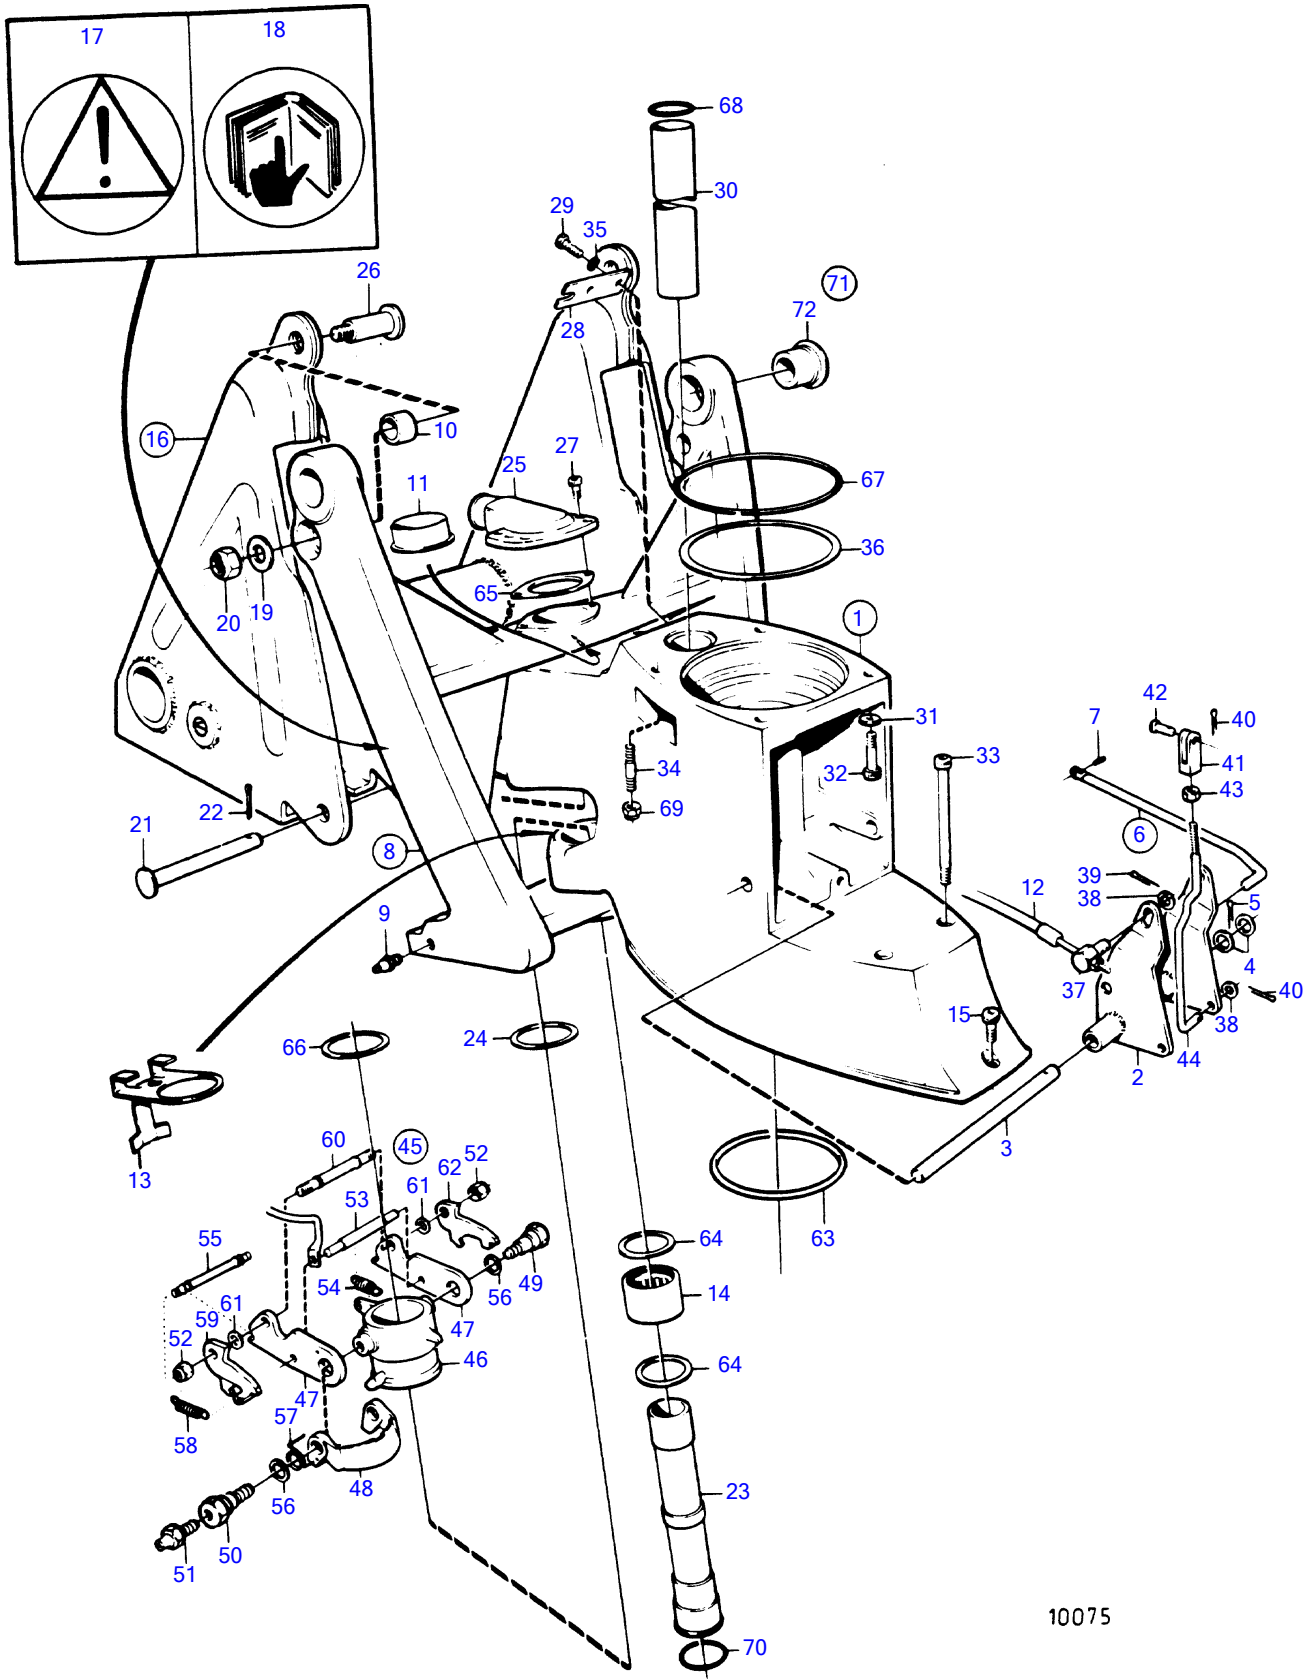

DP-B1

10075

DP-B1

REF	PART NO.	QTY	DESCRIPTION	NOTES
1	854937	1	Intermediate housing	
2	897829	1	• Gear yoke	
3	897447	1	• Shaft	
4	897511	2	• Washer	
5	17253	1	• Split pin	
6	851412	1	• Reverse locking rod	
7	967556	1	• • Spring pin	
8	854100	1	Suspension fork	
9	(940194)	1	• Lubricating nipple	Obsolete part
10	852912	2	• Bushing	
11	853062	1	• Bearing bushing	
12		X	control cable	See group 9
13	853967	1	Guide washer	
14	183391	1	Needle roller bushin	
15	941809	1	Hex. socket screw	
16	854550	1	Cylinder anchorage	
17	853717	1	• Decal	
18	(853716)	1	• Decal	Obsolete part
19	853071	2	Washer	
20	946672	2	Lock nut	
21	853309	2	Clevis pin	
22	967707	2	Split pin	
23	814386	1	Steering knuckle	
24	897696	2	Washer	
25	854031	1	Hose connection	
26	853308	2	Shoulder screw	
27	941813	2	Hex. socket screw	
28	853078	1	Cable attachment	
29	940168	2	Hexagon screw	
30	897644	1	Tube	
31	853095	2	Washer	
32	959456	2	Hex. socket screw	
33	941808	2	Hex. socket screw	
34		2	stud bolt	Included in upper gear unit.
35	940191	2	Washer	
36	941826	X	Shim	TH=0,05mm
	941827	X	Shim	TH=0.20mm
	948230	X	Shim	TH=0.35mm
37	804312	1	Cube	
38	940191	2	Washer	
39	17276	1	Split pin	
40	17253	2	Split pin	
41	813954	1	Fork	
42	192662	1	Split pin	
43	940190	1	Hexagon nut	
44	897448	1	Control rod	
45	854035	1	Latch	
46	851402	1	• Bearing sleeve	
47	814391	2	• Latch	
48	851403	1	• Lock brace	
49	851423	1	• Spindle	
50	854344	1	• Spindle	
51	(940194)	1	• Lubricating nipple	Obsolete part
52	943197	2	• Lock nut	Included in repair kit 876265 for astern lever.
53	851424	1	• Stop arm	Included in repair kit 876265 for astern lever.
54	832534	1	• Spring	Included in repair kit 876265 for astern lever.
55	814399	1	• Shaft	Included in repair kit 876265 for astern lever.
56	943194	2	• Washer	Included in repair kit 876265 for astern lever.
57	814396	1	• Spring	Included in repair kit 876265 for astern lever.
58	814332	2	• Spring	Included in repair kit 876265 for astern lever.
59	814392	1	• Spring hook	Included in repair kit 876265 for astern lever.
60	814419	1	• Shaft	Included in repair kit 876265 for astern lever.
61	814422	2	• Spacer washer	Included in repair kit 876265 for astern lever.

7745630-44-19596

10075

Upd:2011-09-27