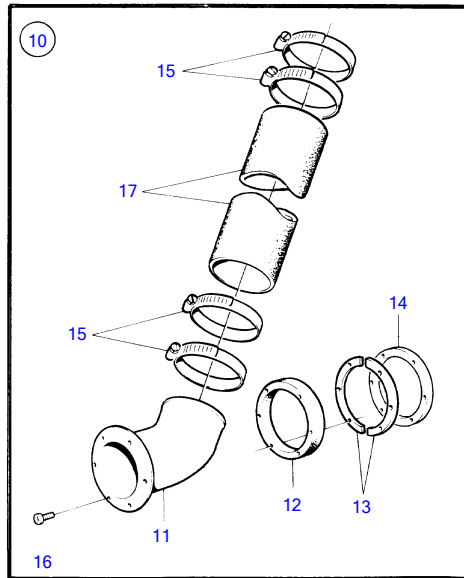

TMD41A, TMD41B, TAMD41A, TAMD41B

9622

TMD41A, TMD41B, TAMD41A, TAMD41B

REF	PART NO.	QTY	DESCRIPTION
1	842768	1	Muffler
2		1	• cover
3	949000	4	• Hose clamp
4	842766	1	• Exhaust hose
5		1	• cover
6	842767	2	• Bracket
7	961675	X	Hose clamp
8	828729	X	Exhaust hose
9	843287	1	Riser
10	828295	1	Hull fitting
11		1	• exhaust grommet
12	828293	1	• Expander
13		2	• washer
14	828412	1	• Washer
15	853012	4	Hose clamp
16	828410	6	• Screw
17	828729	X	• Exhaust hose