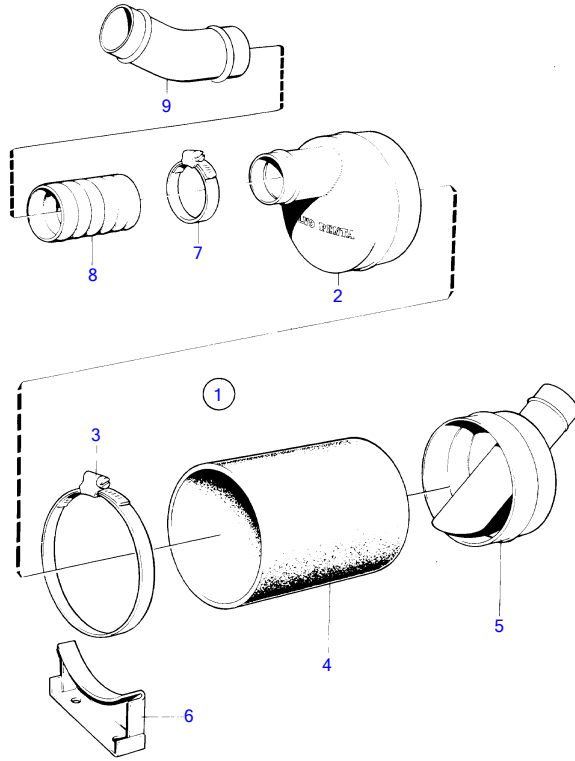

TMD41A, TMD41B, TAMD41A, TAMD41B

9622

TMD41A, TMD41B, TAMD41A, TAMD41B

REF	PART NO.	QTY	DESCRIPTION
1	842768	1	Muffler
2		1	• cover
3	949000	4	• Hose clamp
4	842766	1	• Exhaust hose
5		1	• cover
6	842767	2	• Bracket
7	961675	X	Hose clamp
8	828729	X	Exhaust hose
9	843287	1	Riser
10	828295	1	Hull fitting
11		1	• exhaust grommet
12	828293	1	• Expander
13		2	• washer
14	828412	1	• Washer
15	853012	4	Hose clamp
16	828410	6	• Screw
17	828729	X	• Exhaust hose