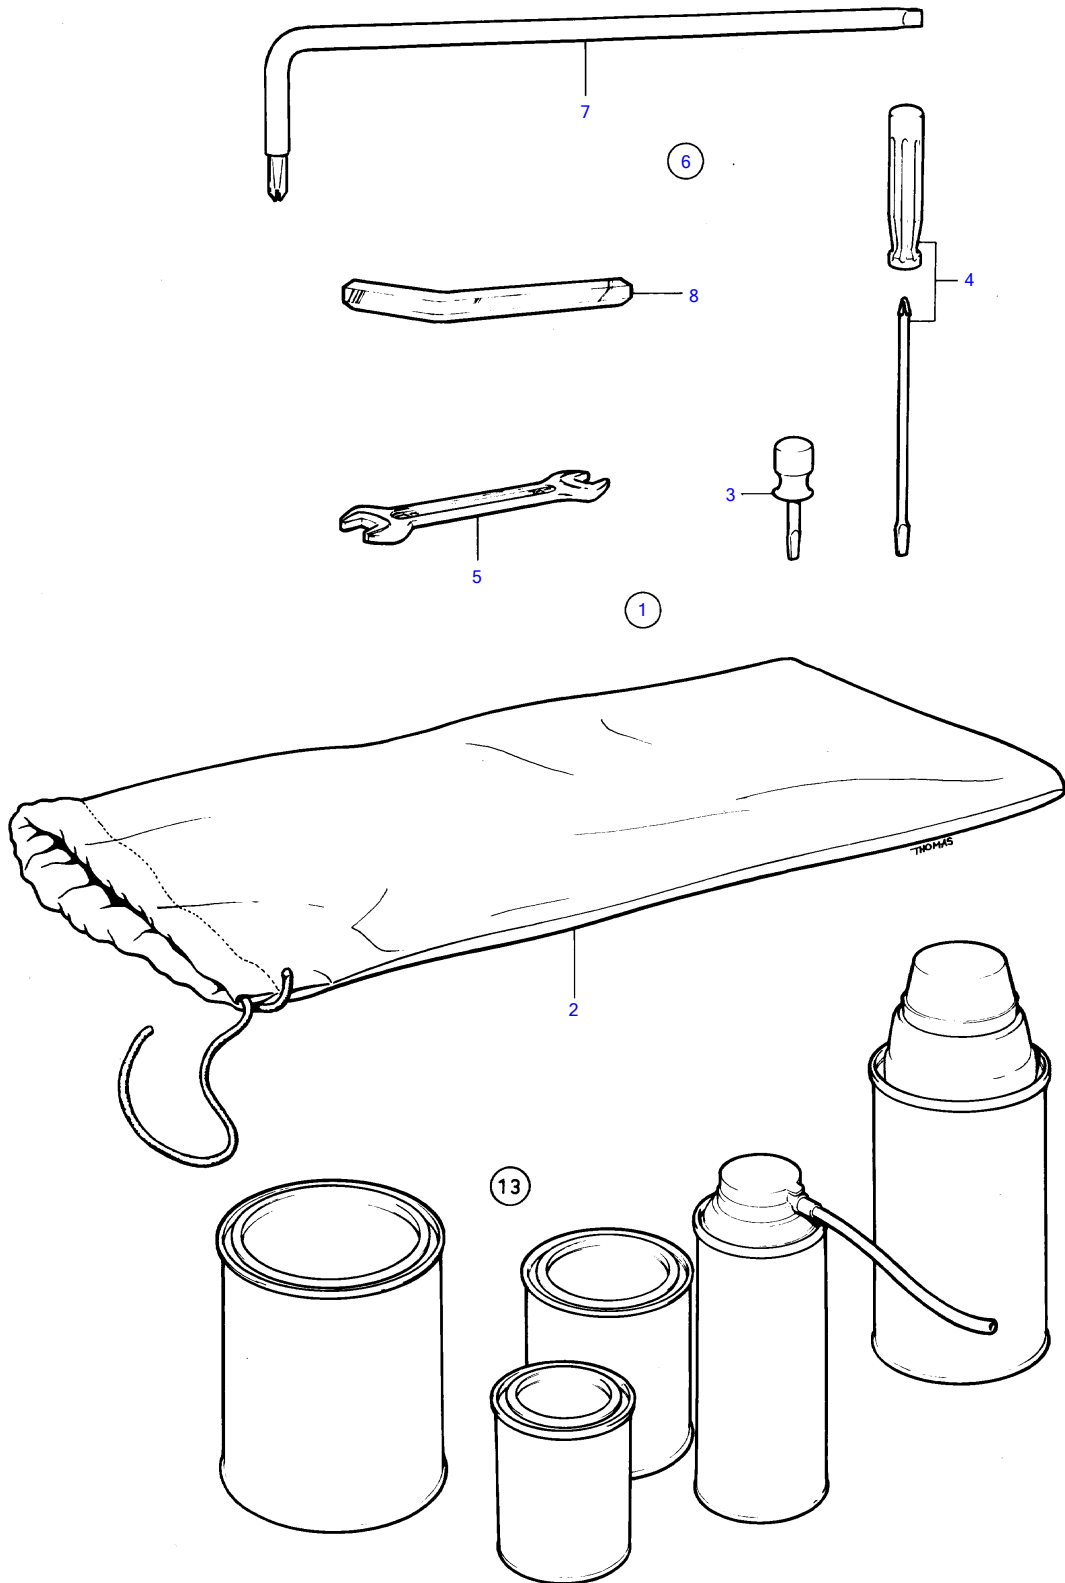

TMD41A, TMD41B, D41A, D41B, TAMD41A, TAMD41B, AQAD41A, AD41A, AD41B

TMD41A, TMD41B, D41A, D41B, TAMD41A, TAMD41B, AQAD41A, AD41A, AD41B

REF	PART NO.	QTY	DESCRIPTION	NOTES
1	(844636)	1	Tool kit	Obsolete part
2	844642	1	• Tool bag	
3	(841044)	1	• Screwdriver	Obsolete part
4	(963929)	1	• Combination screwdri	Obsolete part
5	(843929)	1	• Open-end wrench	8-10mm, Obsolete part
	(210056)	1	• Open-end wrench	11-12mm, Obsolete part
	(841252)	1	• Open-end wrench	Obsolete part, 13-16mm
	(962053)	1	• Open-end wrench	Obsolete part, 13-17mm
	(962060)	1	• Open-end wrench	Obsolete part, 14-17mm
	(962054)	1	• Open-end wrench	Obsolete part, 19-22mm
6	841045	1	Tool kit	
7	(834980)	1	• Screwdriver	Obsolete part
8	914675	1	• Allen wrench	1/4"
	914677	1	• Allen wrench	3/8"