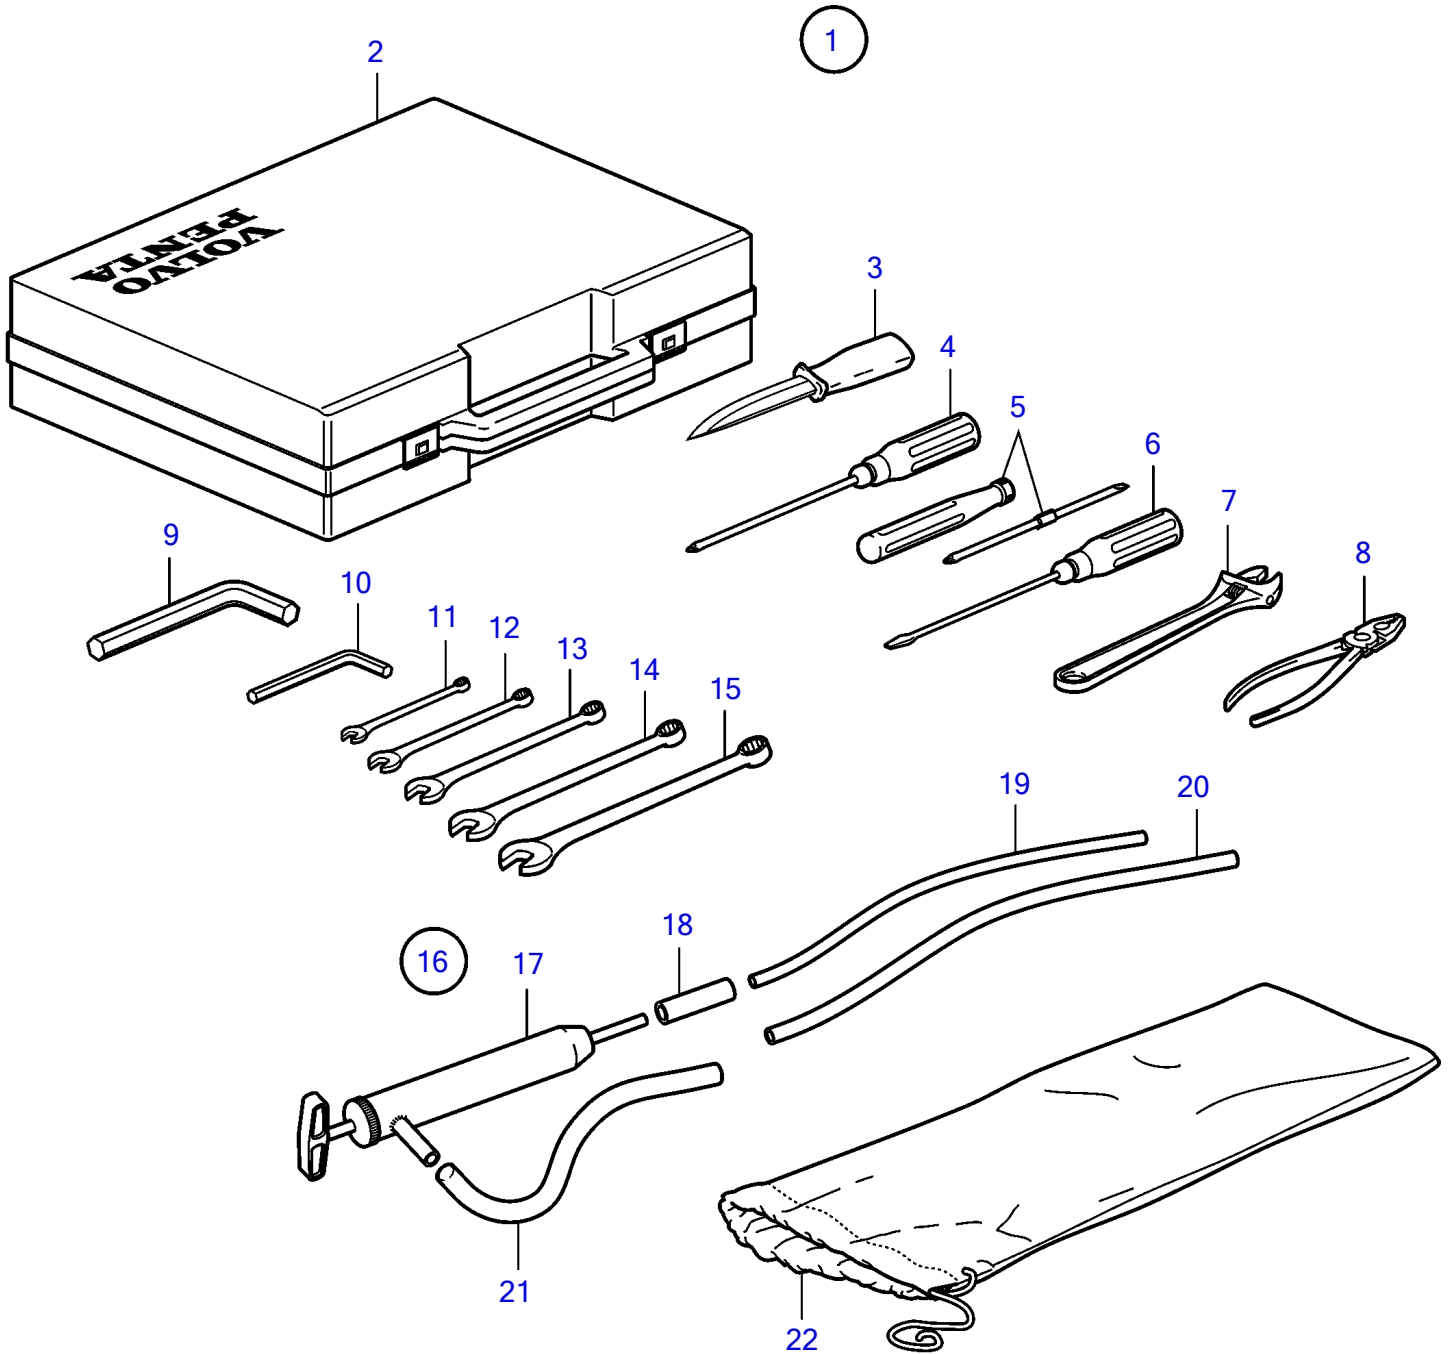

TMD41A, TMD41B, D41A, D41B, TAMD41A, TAMD41B, AQAD41A, AD41A, AD41B

9236

TMD41A, TMD41B, D41A, D41B, TAMD41A, TAMD41B, AQAD41A, AD41A, AD41B

REF	PART NO.	QTY	DESCRIPTION	NOTES
1	858282	1	Tool kit	
2	859370	1	• Tool bag	(858281)
3	(858280)	1	• Sheath knife	Obsolete part
4	(962183)	1	• Phillips screwdriver	Obsolete part
5	(963929)	1	• Combination screwdri	Obsolete part
6	804771	1	• Screwdriver	
7	755	1	• Adjustable wrench	
	3803911	1	• Alternator, exch, exch	
8	(858279)	1	• Combination pliers	Obsolete part
9	(914005)	1	• Allen wrench	Obsolete part
10	914002	1	• Allen wrench	
11	(858274)	1	• Tool	8mm, Obsolete part
12	(858275)	1	• Blocking key	10mm, Obsolete part
13	(858276)	1	• Blocking key	13mm, Obsolete part
14	(858277)	1	• Blocking key	17mm, Obsolete part
15	(858278)	1	• Blocking key	1/2", Obsolete part
16	875117	1	• Oil bilge pump	
17		1	• • oil bilge pump	
18	(841046)	1	• • Rubber hose	Obsolete part
19	835964	1	• • Oil scavenging pipe	L=1000mm
20	(841527)	1	• • Oil scavenging pipe	Obsolete part, L=711mm
21	806282	1	• • Plastic hose	
22	844642	1	• • Tool bag	