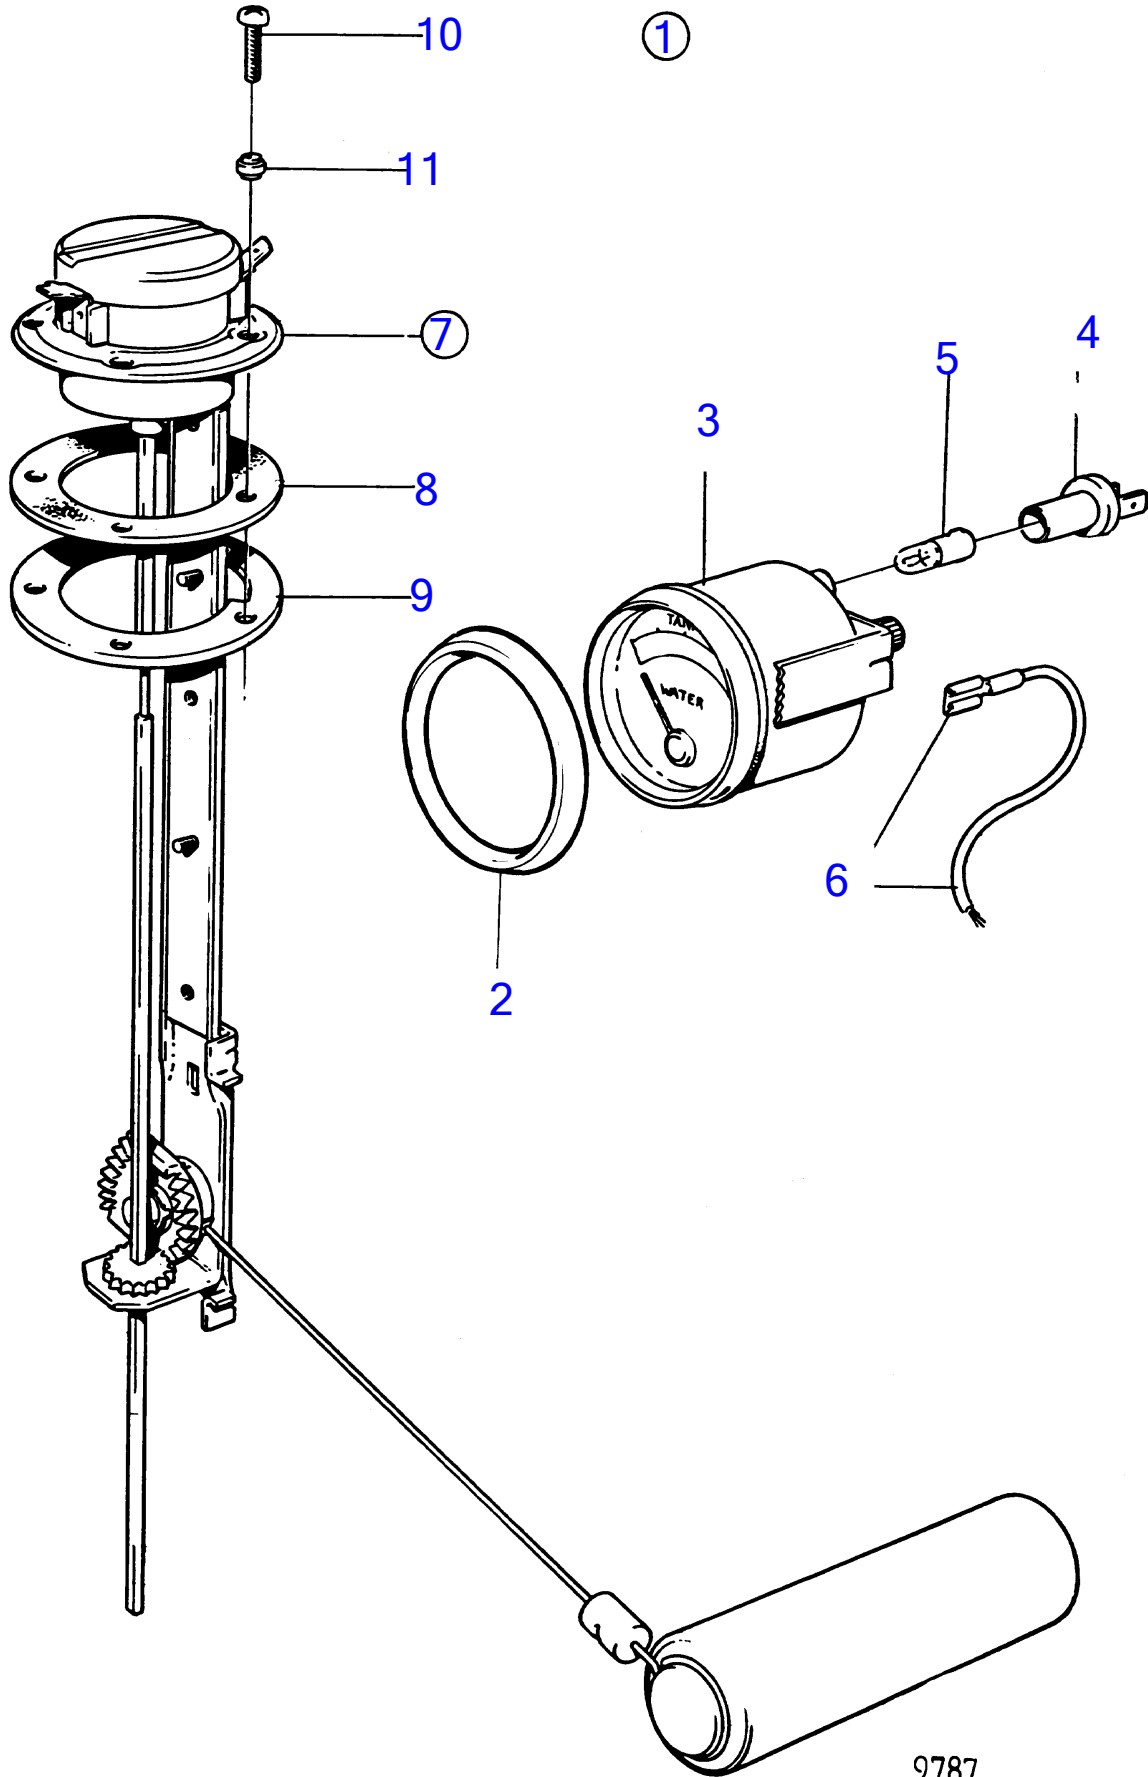

TMD41A, TMD41B, D41A, D41B, TAMD41A, TAMD41B, AQAD41A, AD41A, AD41B

TMD41A, TMD41B, D41A, D41B, TAMD41A, TAMD41B, AQAD41A, AD41A, AD41B

REF	PART NO.	QTY	DESCRIPTION	NOTES
1	858879	1	Tank gauge kit	White coloured decor stripe., 12V
2	858643	1	• Front ring	
3	863940	1	• Fuel gauge	(828632)
4	863945	1	• • Lamp socket	For instruments with partno 828632,828635 should white bulb 19923 and bulb holder 808175 be installed.
5	863946	1	• • Bulb	For instruments with partno 828632,828635 should white bulb 19923 and bulb holder 808175 be installed., Red
6		X	• cables and terminals	See group 3
7	837999	1	• Sensor	
8	89865	1	• • Gasket	
9	834480	1	• • Flange	
10	956078	4	• • Cross recessed screw	L=16mm
	956081	1	• • Cross recessed screw	L=25mm
11	834481	5	• • Gasket	