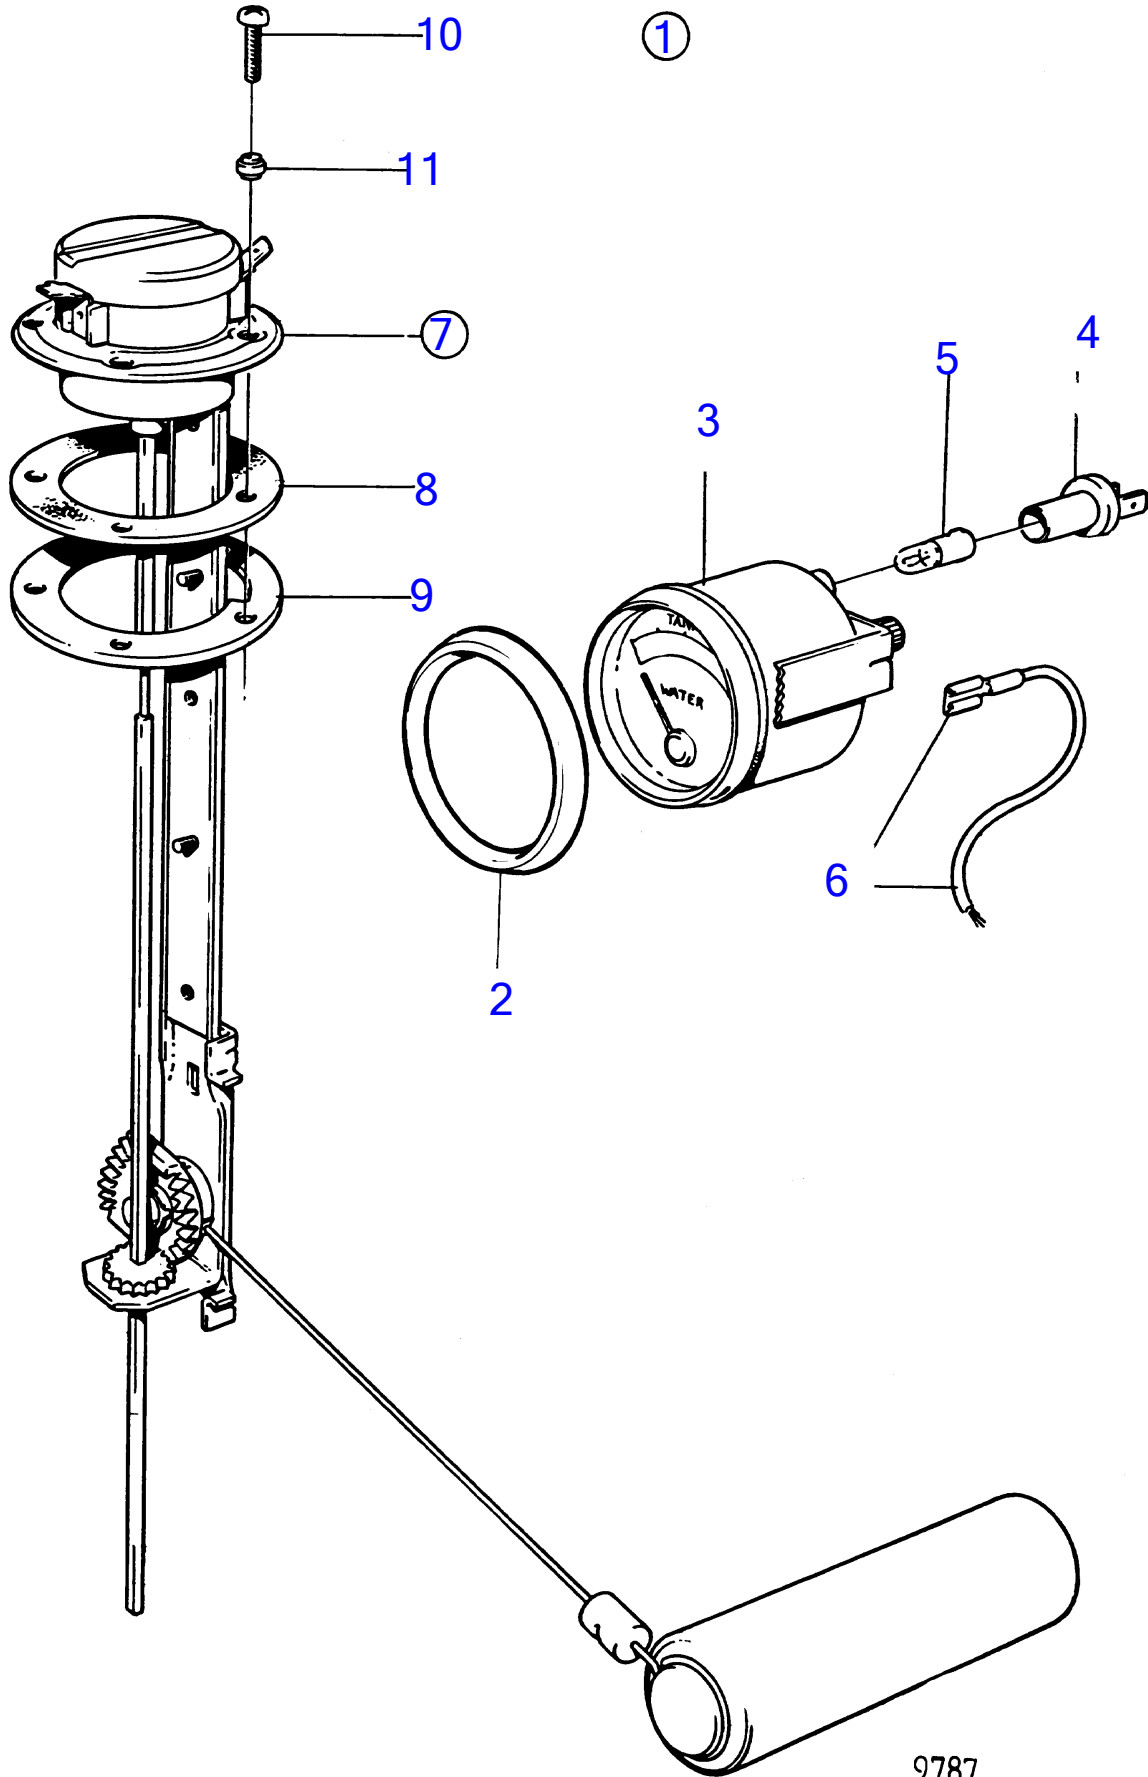

TMD41A, TMD41B, D41A, D41B, TAMD41A, TAMD41B, AQAD41A, AD41A, AD41B

TMD41A, TMD41B, D41A, D41B, TAMD41A, TAMD41B, AQAD41A, AD41A, AD41B

REF	PART NO.	QTY	DESCRIPTION	NOTES
1	828714	1	Fuel gauge kit, fuel gauge kit	Gold coloured decor stripe., 12V Repl by 858879 Repl by 858881
2	858643	1	• Front ring	
3	863940	1	• Fuel gauge	(828632)
4	863945	1	• • Lamp socket	For instruments with partno 828632,828635 should white bulb 19923 and bulb holder 808175 be installed.
5	863946	1	• • Bulb	For instruments with partno 828632,828635 should white bulb 19923 and bulb holder 808175 be installed., Red
6		X	• cables and terminals	See group 3
7	837999	1	• Sensor	
8	89865	1	• • Gasket	
9	834480	1	• • Flange	
10	956078	4	• • Cross recessed screw	L=16mm
	956081	1	• • Cross recessed screw	L=25mm
11	834481	5	• • Gasket	