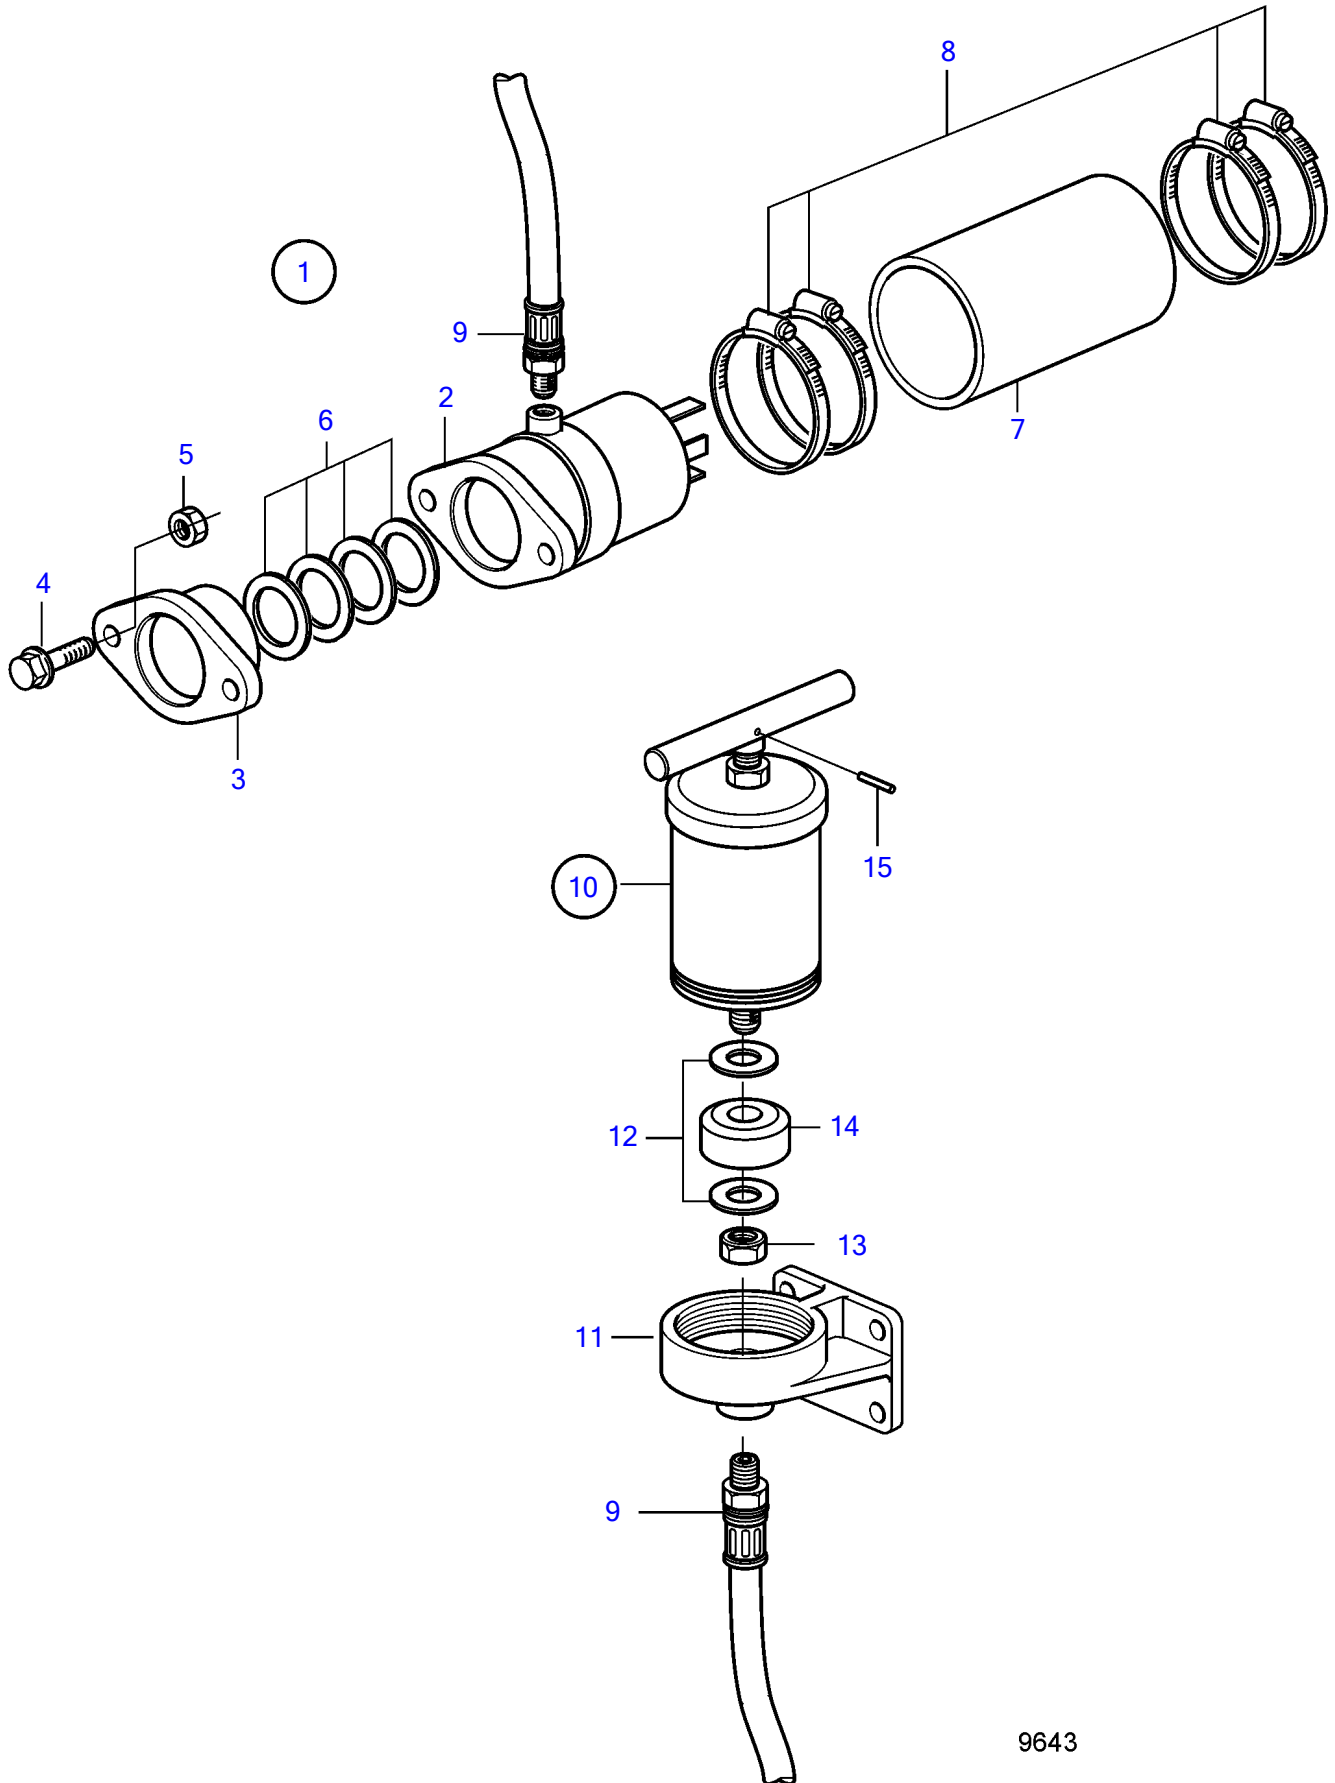

TMD41A, TMD41B, D41A, D41B, TAMD41A, TAMD41B, AQAD41A, AD41A, AD41B

9643

TMD41A, TMD41B, D41A, D41B, TAMD41A, TAMD41B, AQAD41A, AD41A, AD41B

REF	PART NO.	QTY	DESCRIPTION	NOTES
1	859017	1	Stuffing box	For shaft diam. 45mm.
2	(828191)	1	• Stuffing box	Obsolete part
3		1	•	
4	963568	2	• Hexagon screw	
5	17624	2	• Hexagon nut	
6	859028	4	• Box gasket	
7	(828172)	1	• Hose	Obsolete part
8	961674	4	• Hose clamp	
9	833842	1	• Hose	
10	827184	1	• Grease press	
11		1	• • end cover	
12	948087	2	• • Washer	
13	950354	1	• • Lock nut	
14	815579	1	• • Leather cuff	
15	(907173)	1	• • Grooved pin	Obsolete part