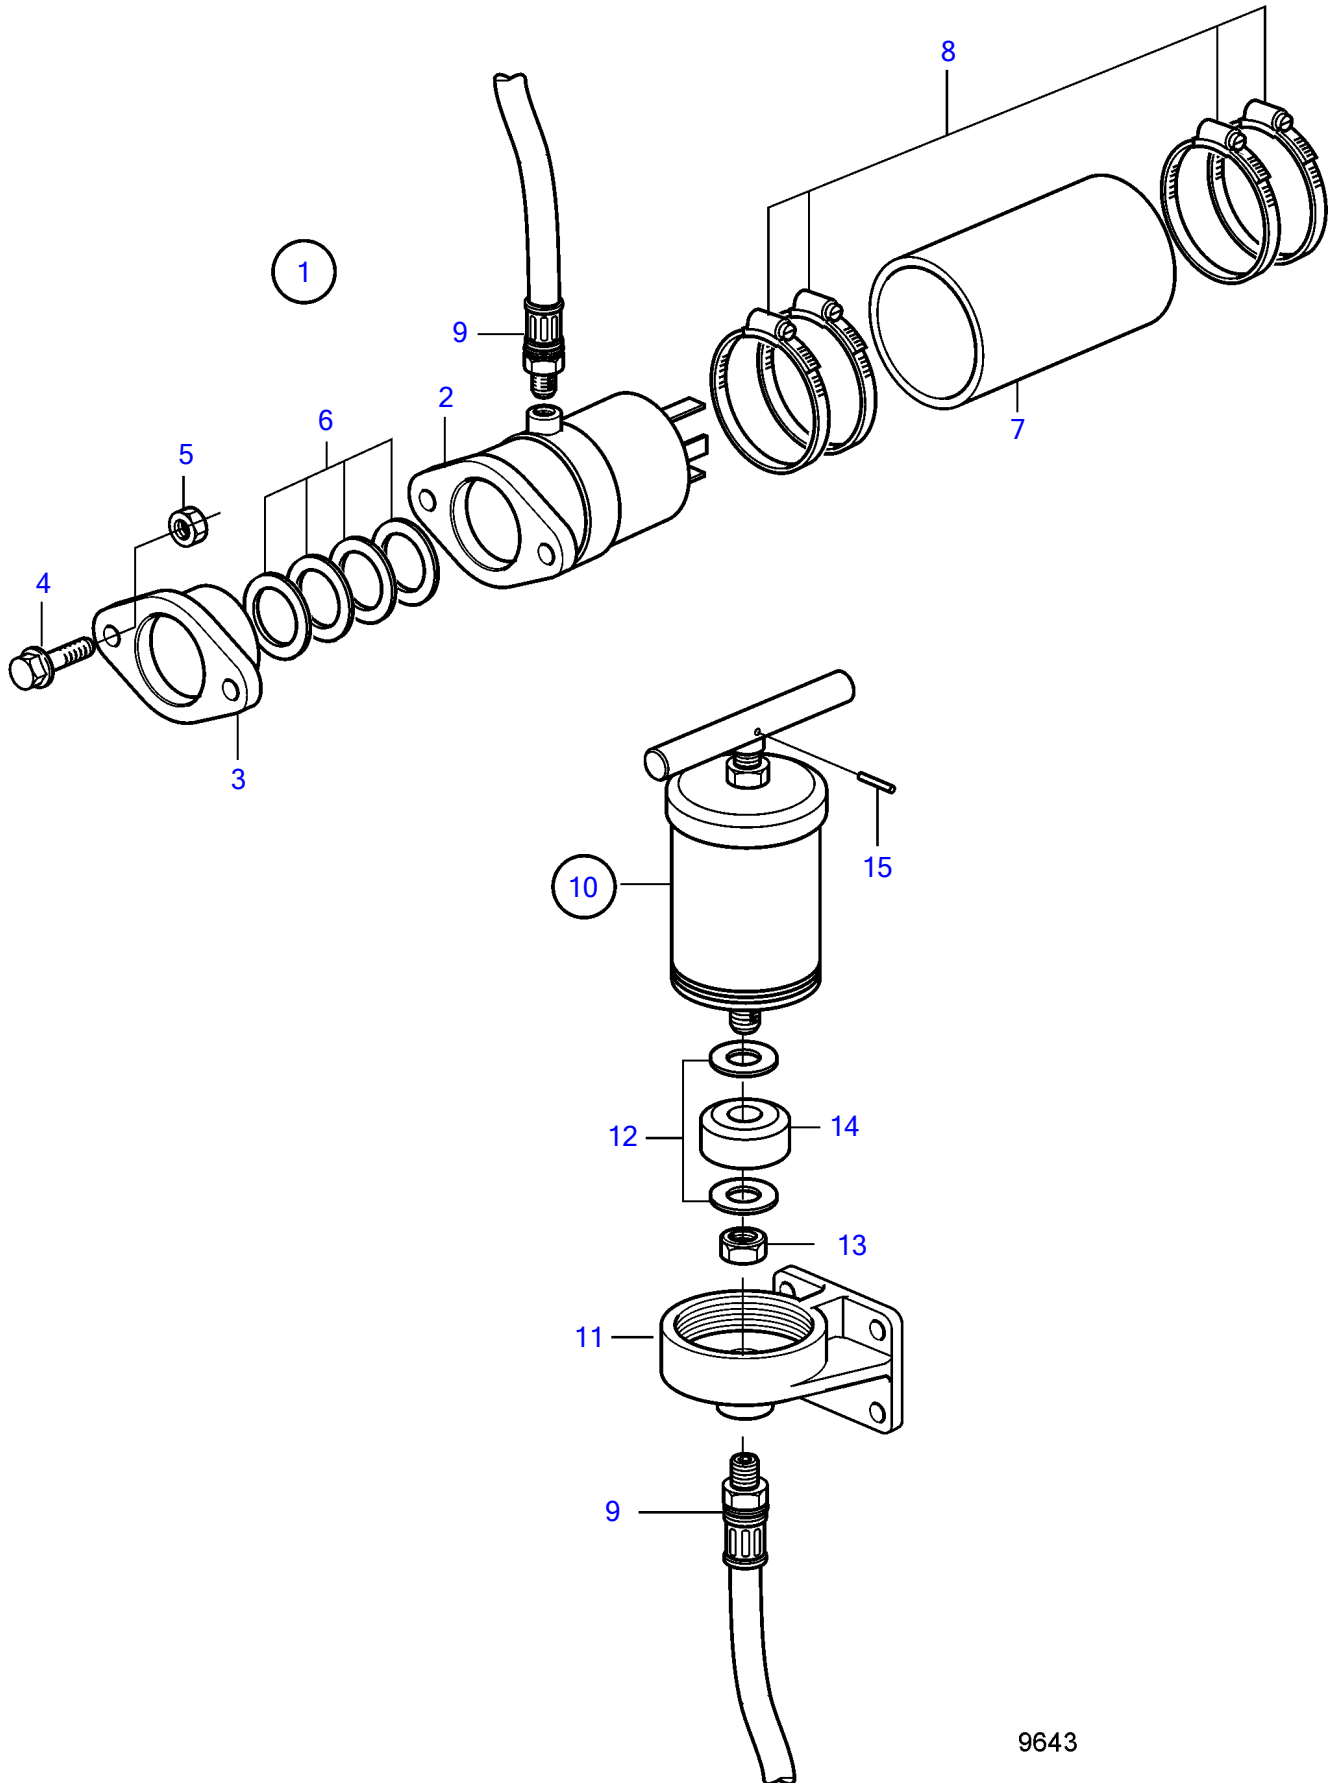

TMD41A, TMD41B, D41A, D41B, TAMD41A, TAMD41B, AQAD41A, AD41A, AD41B

9643

TMD41A, TMD41B, D41A, D41B, TAMD41A, TAMD41B, AQAD41A, AD41A, AD41B

REF	PART NO.	QTY	DESCRIPTION	NOTES
1	859016	1	Stuffing box	For shaft diam. 40mm.
2	(828137)	1	• Stuffing box	Obsolete part
3	(828287)	1	• Gland	Obsolete part
4	963568	2	• Hexagon screw	
5	17624	2	• Hexagon nut	
6	859008	4	• Box gasket	
7		1	• Hose	
8	961673	4	• Hose clamp	
9	833842	1	• Hose	
10	827184	1	• Grease press	
11		1	• • end cover	
12	948087	2	• • Washer	
13	950354	1	• • Lock nut	
14	815579	1	• • Leather cuff	
15	(907173)	1	• • Grooved pin	Obsolete part