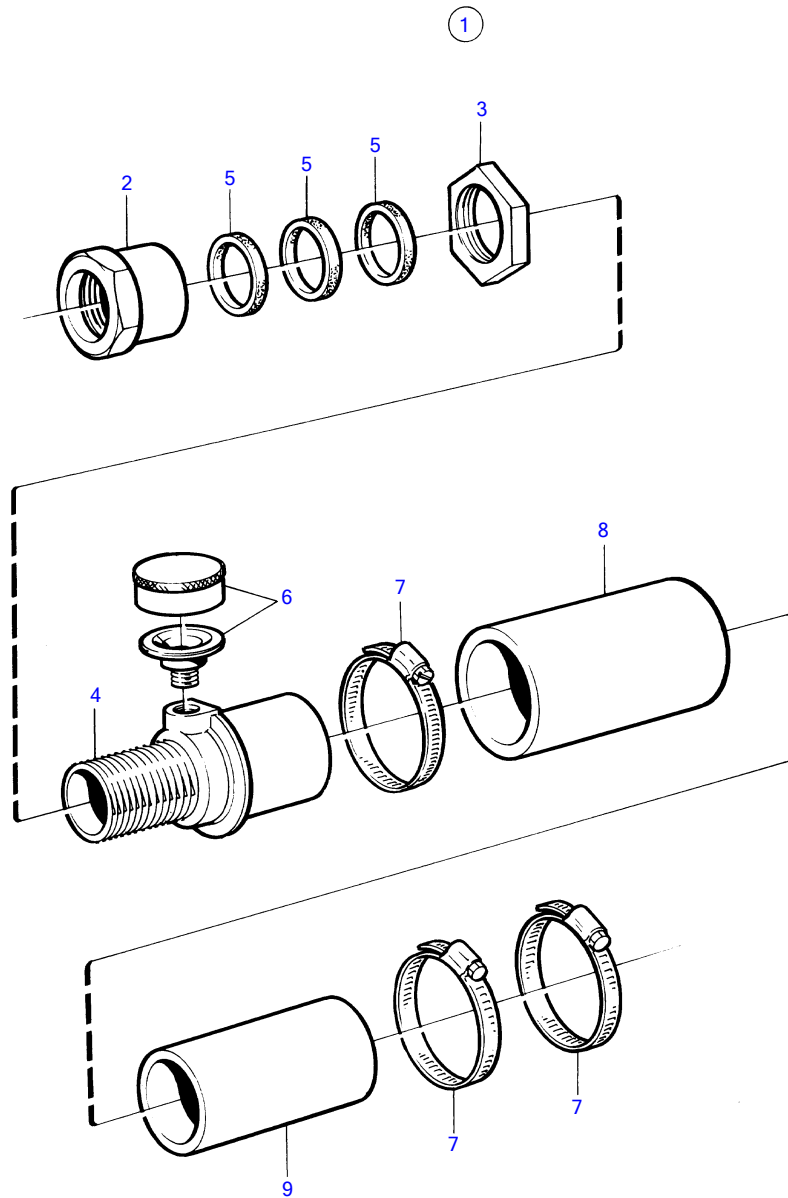

TMD41A, TMD41B, D41A, D41B, TAMD41A, TAMD41B, AQAD41A, AD41A, AD41B

9657

TMD41A, TMD41B, D41A, D41B, TAMD41A, TAMD41B, AQAD41A, AD41A, AD41B

REF	PART NO.	QTY	DESCRIPTION	NOTES
1	859012	1	Stuffing box	For shaft diam. 25mm.
2		1	•	
3		1	•	
4		1	•	
5	859003	3	• Box gasket	
6	914138	1	• Lubricator	
7	961672	3	• Hose clamp	
8	825672	1	• Rubber hose	