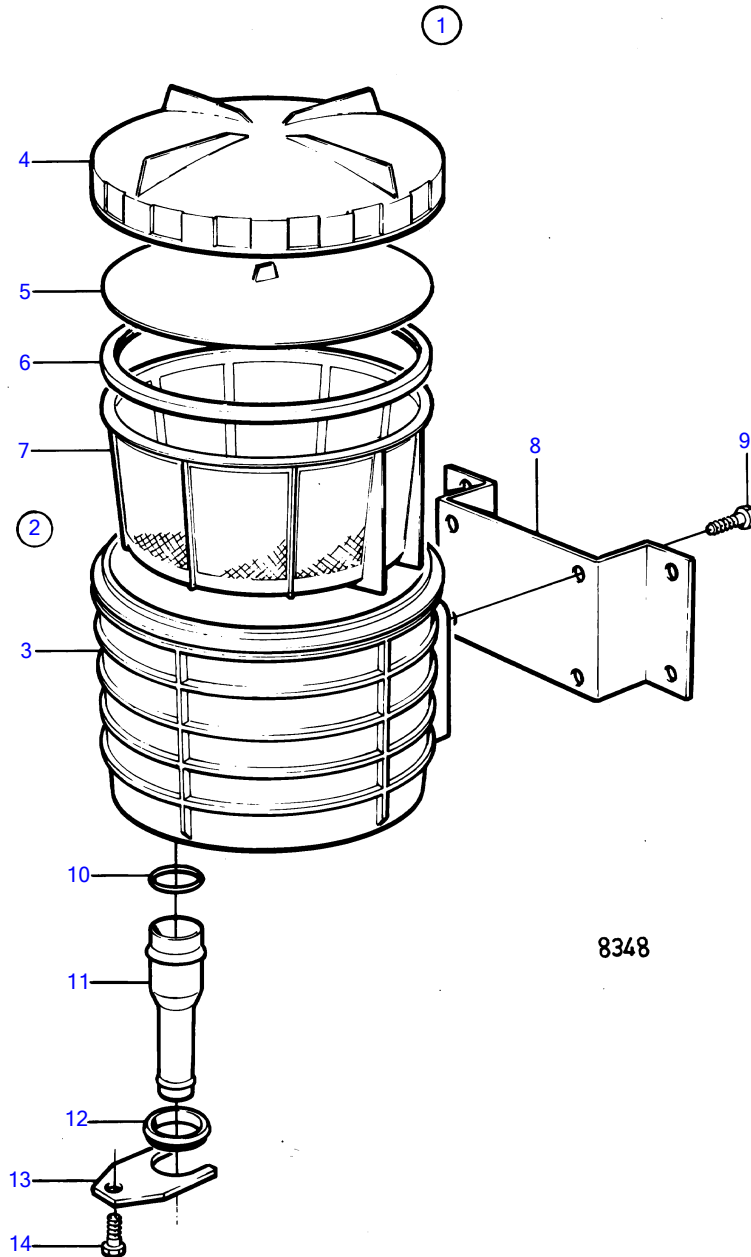

TMD41A, TMD41B, D41A, D41B, TAMD41A, TAMD41B, AQAD41A, AD41A, AD41B

TMD41A, TMD41B, D41A, D41B, TAMD41A, TAMD41B, AQAD41A, AD41A, AD41B

REF	PART NO.	QTY	DESCRIPTION
1	858843	1	Seawater sieve kit
2	845337	1	• Sea water filter
3	845338	1	• • Strainer housing
4	845317	1	• • Cover
5	845328	1	• • Pressure plate
6	838977	1	• • Sealing
7	858081	1	• • Strainer
8	845960	1	• Bracket
9	940199	4	• Hexagon screw
10	845354	2	• Sealing ring
11	847106	1	• Hose connection
	838582	1	• Hose connection
12	847017	2	• Pipe retainer
13	847018	2	• Brace
14	940199	2	• Hexagon screw