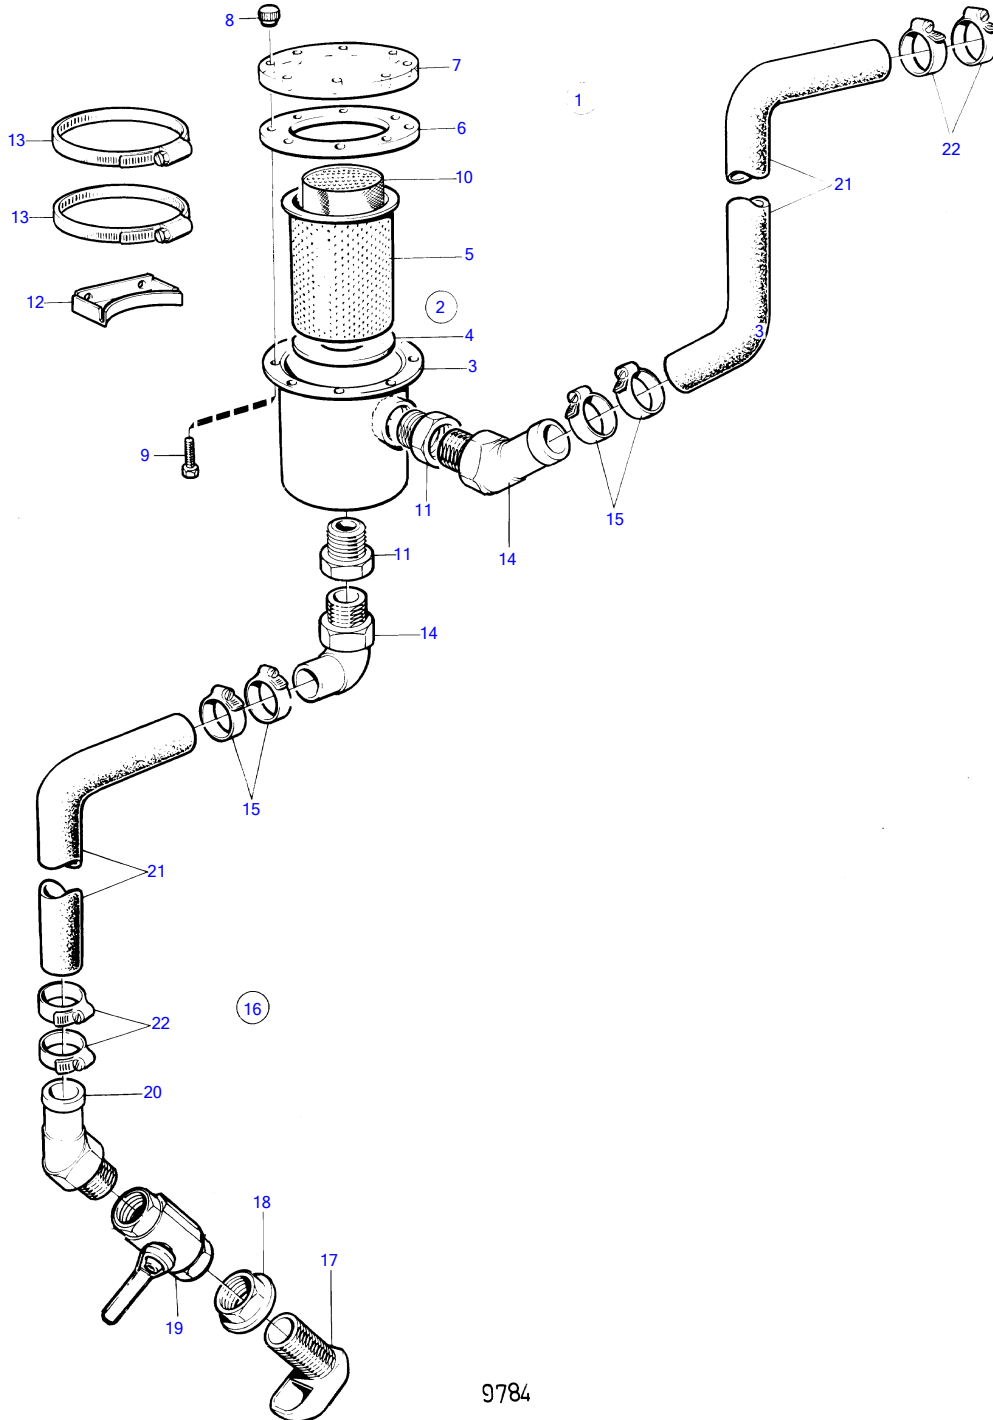

TMD41A, TMD41B, D41A, D41B, TAMD41A, TAMD41B, AQAD41A, AD41A, AD41B

9784

TMD41A, TMD41B, D41A, D41B, TAMD41A, TAMD41B, AQAD41A, AD41A, AD41B

REF	PART NO.	QTY	DESCRIPTION	NOTES
1	1140034	1	Sea water filter	
2	842466	1	• Sea water filter	
3		1	• • housing	
4	843361	1	• • Gasket	
5	843358	1	• • Filter	
6	843360	1	• • Gasket	
7	843359	1	• • Cardboard tube	
8	843357	8	• • Nut	
9	(843362)	8	• • Screw	Obsolete part
10	844902	1	• Sea water filter	
11	844903	2	• Bushing	
12	828061	2	• Retainer	
13	961678	2	• Hose clamp	
14	828696	2	• Hose attachment	
15	961669	4	• Hose clamp	
16	841723	1	Cooling water inlet	
17	836876	1	• Strainer	
18	836879	1	• Nut	
19	1140125	1	• Ball valve	(828239)
20	828696	1	• Hose attachment	
21	828461	X	Hose	
22	961669	X	Hose clamp	

7745630-90-19661

9784

Upd:2011-09-27