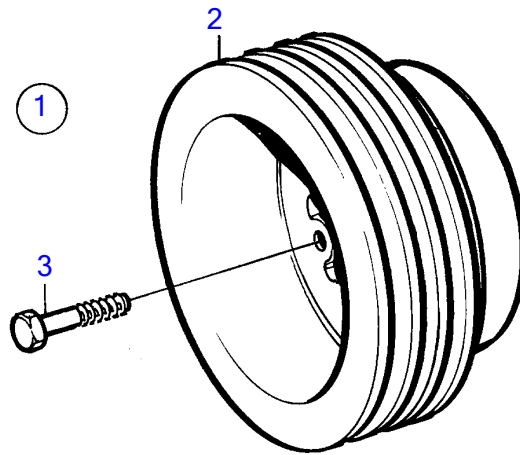

TMD41A, TMD41B, D41A, D41B, TAMD41A, TAMD41B, AQAD41A, AD41A, AD41B

10288

TMD41A, TMD41B, D41A, D41B, TAMD41A, TAMD41B, AQAD41A, AD41A, AD41B

REF	PART NO.	QTY	DESCRIPTION	NOTES
4	858257	1	Belt pulley kit	HC50
5	838596	1	• Pulley	
6	955301	6	• Hexagon screw	