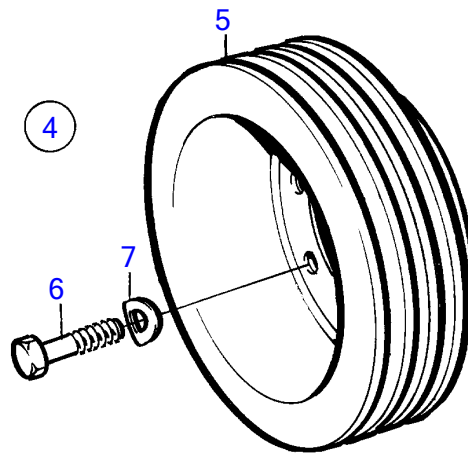

TMD41A, TMD41B, D41A, D41B, TAMD41A, TAMD41B, AQAD41A, AD41A, AD41B

10288

TMD41A, TMD41B, D41A, D41B, TAMD41A, TAMD41B, AQAD41A, AD41A, AD41B

REF	PART NO.	QTY	DESCRIPTION	NOTES
4	858257	1	Belt pulley kit	HC50
5	838596	1	• Pulley	
6	955301	6	• Hexagon screw	