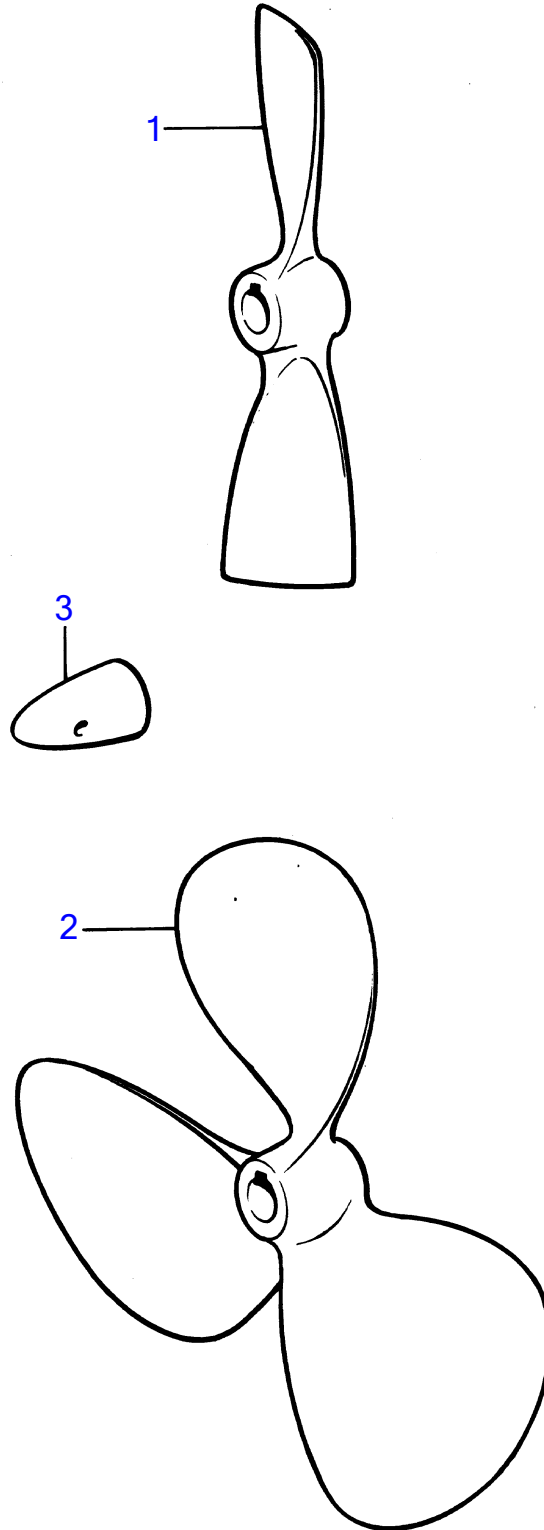

TMD41A, TMD41B, D41A, D41B, TAMD41A, TAMD41B, AQAD41A, AD41A, AD41B

6081

TMD41A, TMD41B, D41A, D41B, TAMD41A, TAMD41B, AQAD41A, AD41A, AD41B

REF	PART NO.	QTY	DESCRIPTION	NOTES
2	(871210)	1	Propeller	16X13X30, Obsolete part
	(871116)	1	Propeller	17X15X35, Obsolete part
	(871335)	1	Propeller	19X12X35, Obsolete part
	(871213)	1	Propeller	19X15X40, Obsolete part
	(871188)	1	Propeller	23X13X40, Obsolete part
3	833913	1	Zinc anode	For shaft diam. 25mm.
	833913	1	Zinc anode	For shaft diam. 30mm.
	833915	1	Zinc anode	For shaft diam. 35mm.
	828140	1	Zinc anode	For shaft diam. 40mm.
	828140	1	Zinc anode	For shaft diam. 45mm.