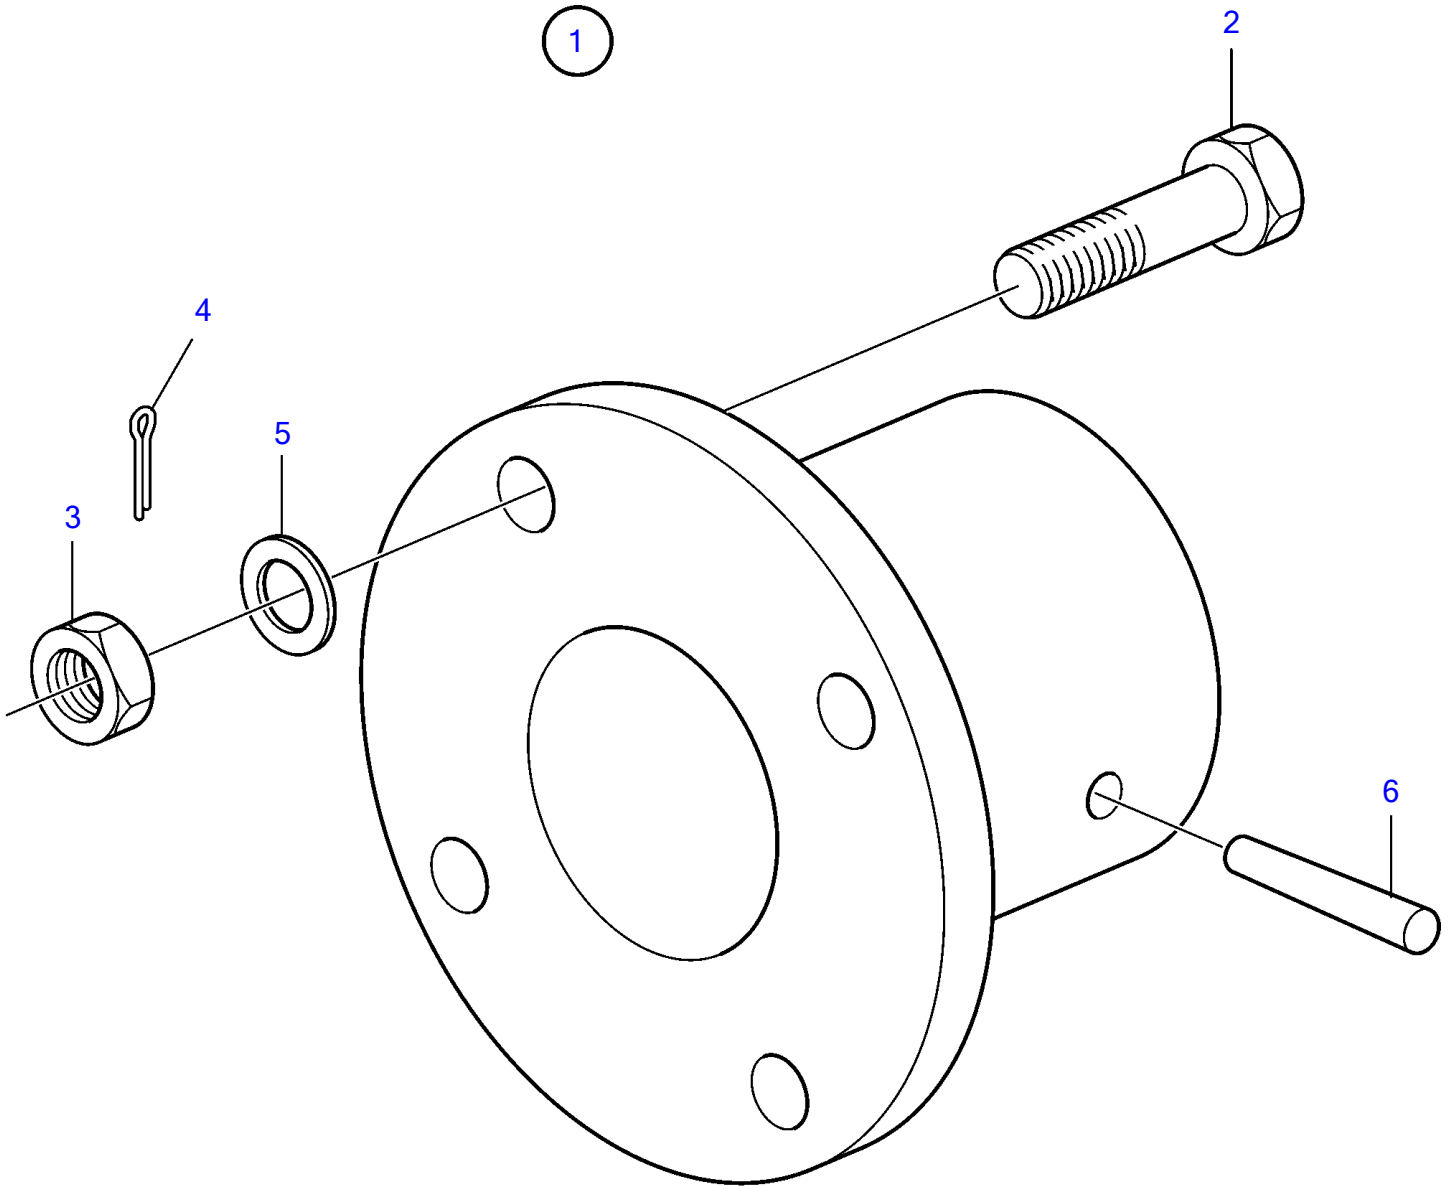

TMD41A, TMD41B, D41A, D41B, TAMD41A, TAMD41B, AQAD41A, AD41A, AD41B

4624

TMD41A, TMD41B, D41A, D41B, TAMD41A, TAMD41B, AQAD41A, AD41A, AD41B

REF	PART NO.	QTY	DESCRIPTION	NOTES
1	(828388)	1	Shaft flange	For shaft diam. 30mm., Obsolete part
2	955692	4	• Hexagon screw	L=32mm
3	955883	4	• Castle nut	
4	907834	4	• Split pin	
5	941909	4	• Spring washer	
6	907617	1	• Taper pin	