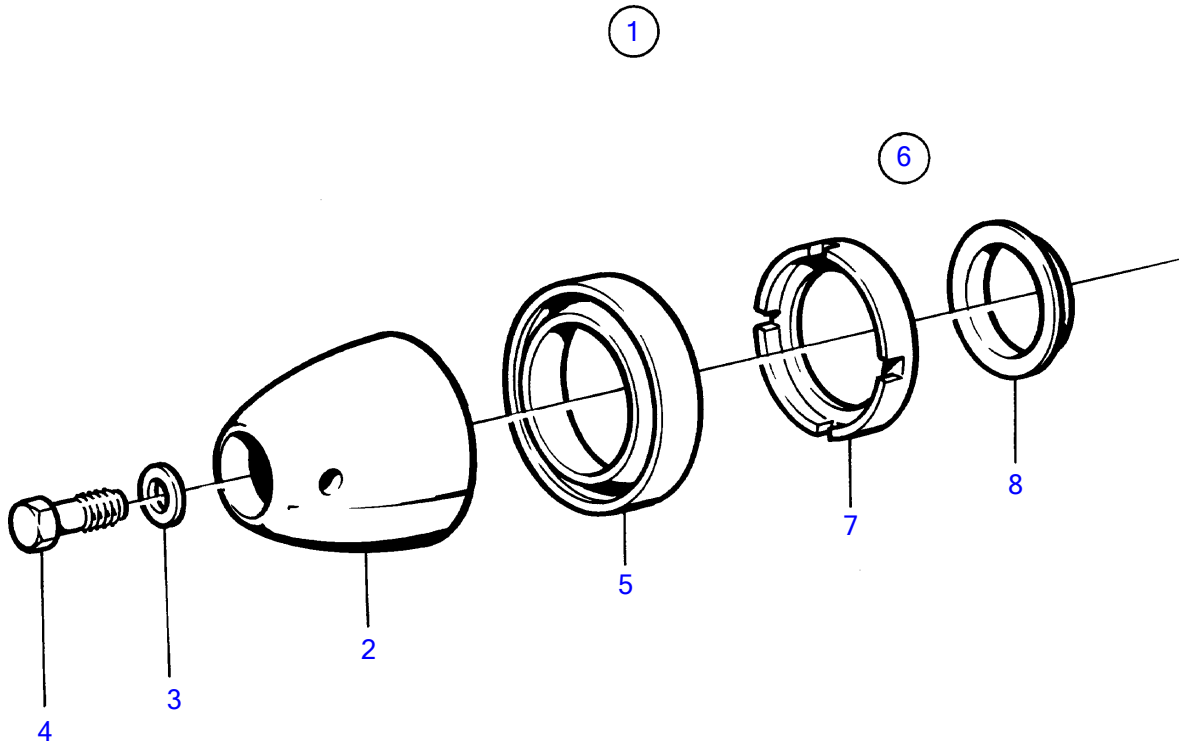

D41A, D41B, AQAD41A, AD41A, AD41B

D41A, D41B, AQAD41A, AD41A, AD41B

REF	PART NO.	QTY	DESCRIPTION	NOTES
1	854666	1	Propeller cone kit	
2		1	• propeller cone	Black
3	941670	1	• Washer	
4	852216	1	• Lock screw	
5	853676	1	• Spacer ring	
6	854667	1	• Spare parts kit	
7	854294	1	• • Plastic washer	Repl by 854667
8		1	• • pressure washer	
9	854669	1	Tool kit	