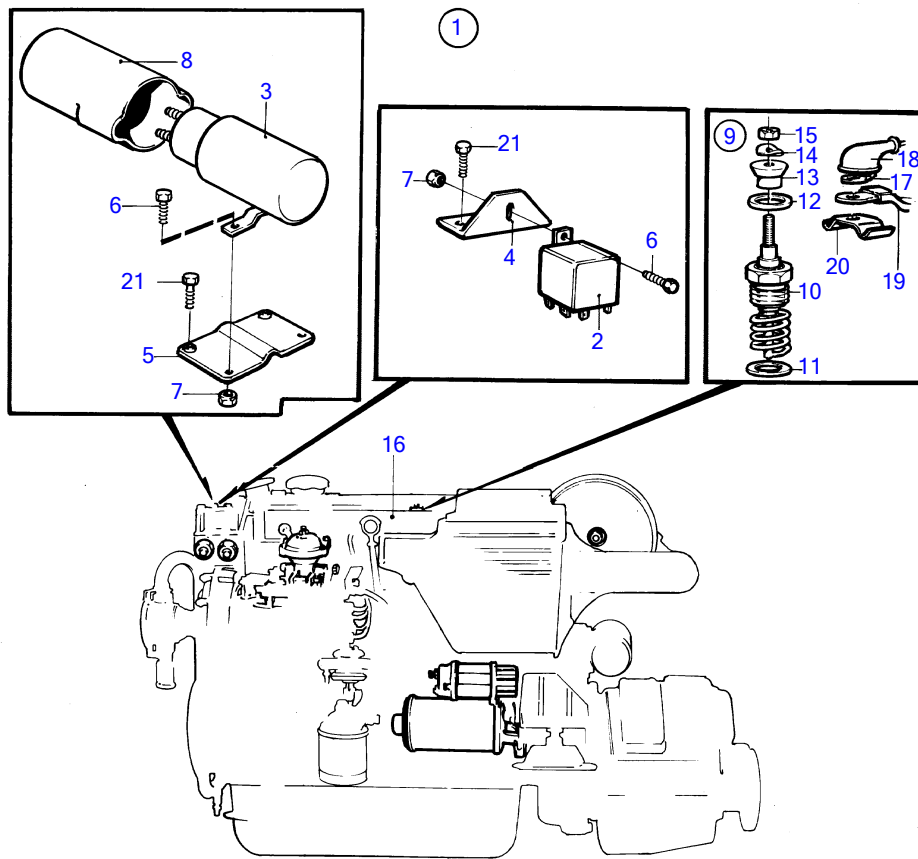

TMD41A, D41A, TAMD41A, AQAD41A, AD41A

9162

TMD41A, D41A, TAMD41A, AQAD41A, AD41A

REF	PART NO.	QTY	DESCRIPTION	NOTES
1	(859302)	1	Conversion kit	Obsolete part, From 2 to 4 glowplugs., For TMD41A, D41A, TAMD41A,AQAD41A,AD41A, 12V
3	1577375	1	• Relay	
5	(859069)	1	• Bracket	Obsolete part
6	956076	2	• Cross recessed screw	
7	965483	2	• Flange nut	
8	1581123	1	• Casing	
9	876132	1	• Glow plug	
10	3581635	2	• • Glow plug	
11	859211	1	• • Sealing ring	
12		1	• • o-ring	
13	859328	1	• • Thrust sleeve	
14	941905	1	• • Spring washer	
15	965483	1	• • Flange nut	
17		X	• cables and terminals	See group 3
18	673580	X	• Adapter	
21		2	screw	See group 2B