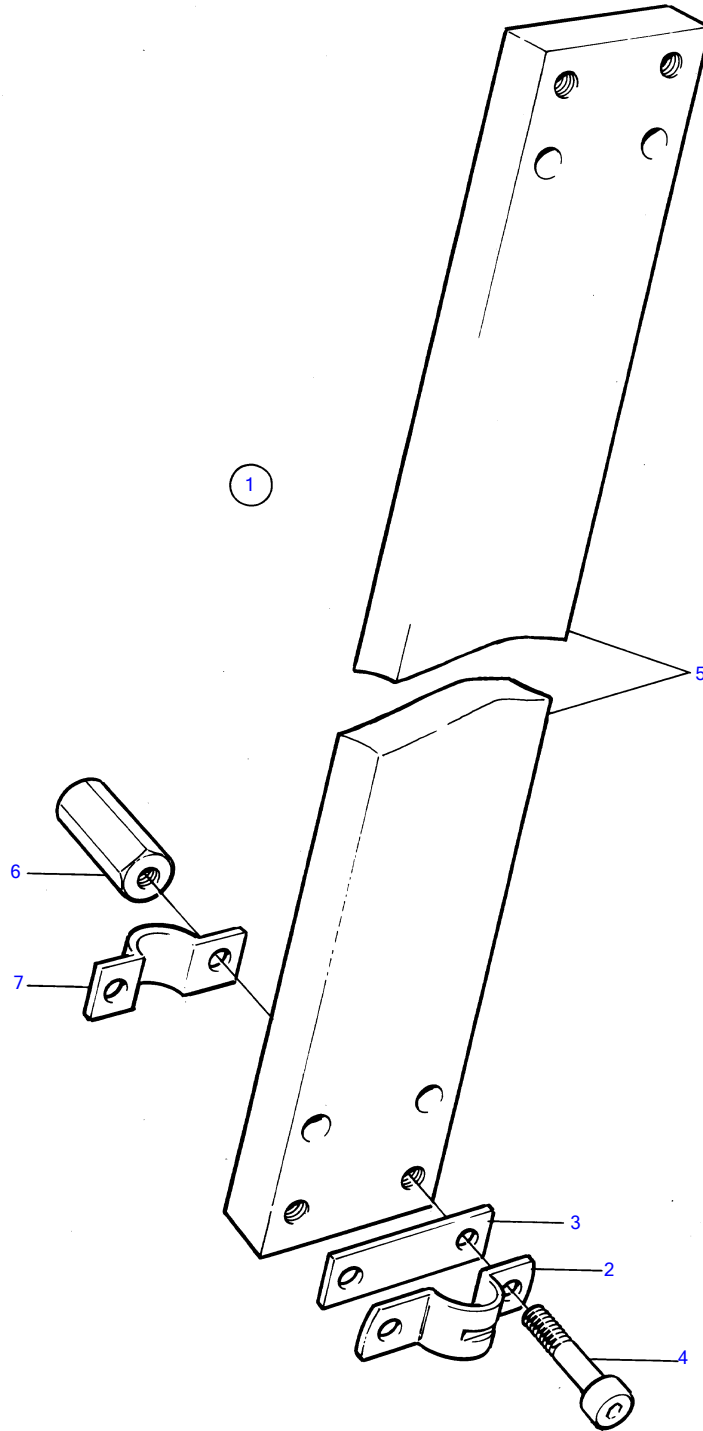

TMD41A, TMD41B, D41A, D41B, TAMD41A, TAMD41B, AQAD41A, AD41A, AD41B

8883

TMD41A, TMD41B, D41A, D41B, TAMD41A, TAMD41B, AQAD41A, AD41A, AD41B

REF	PART NO.	QTY	DESCRIPTION	NOTES
1	(1140081)	1	Plate	Obsolete part
2	21471054	1	• Bracket	
3	819068	2	• Washer	
4	963676	4	• Hex. socket screw	
5		1	• Bracket	
6		1	• Nipple	
7	6853782	1	• Cable clamp	