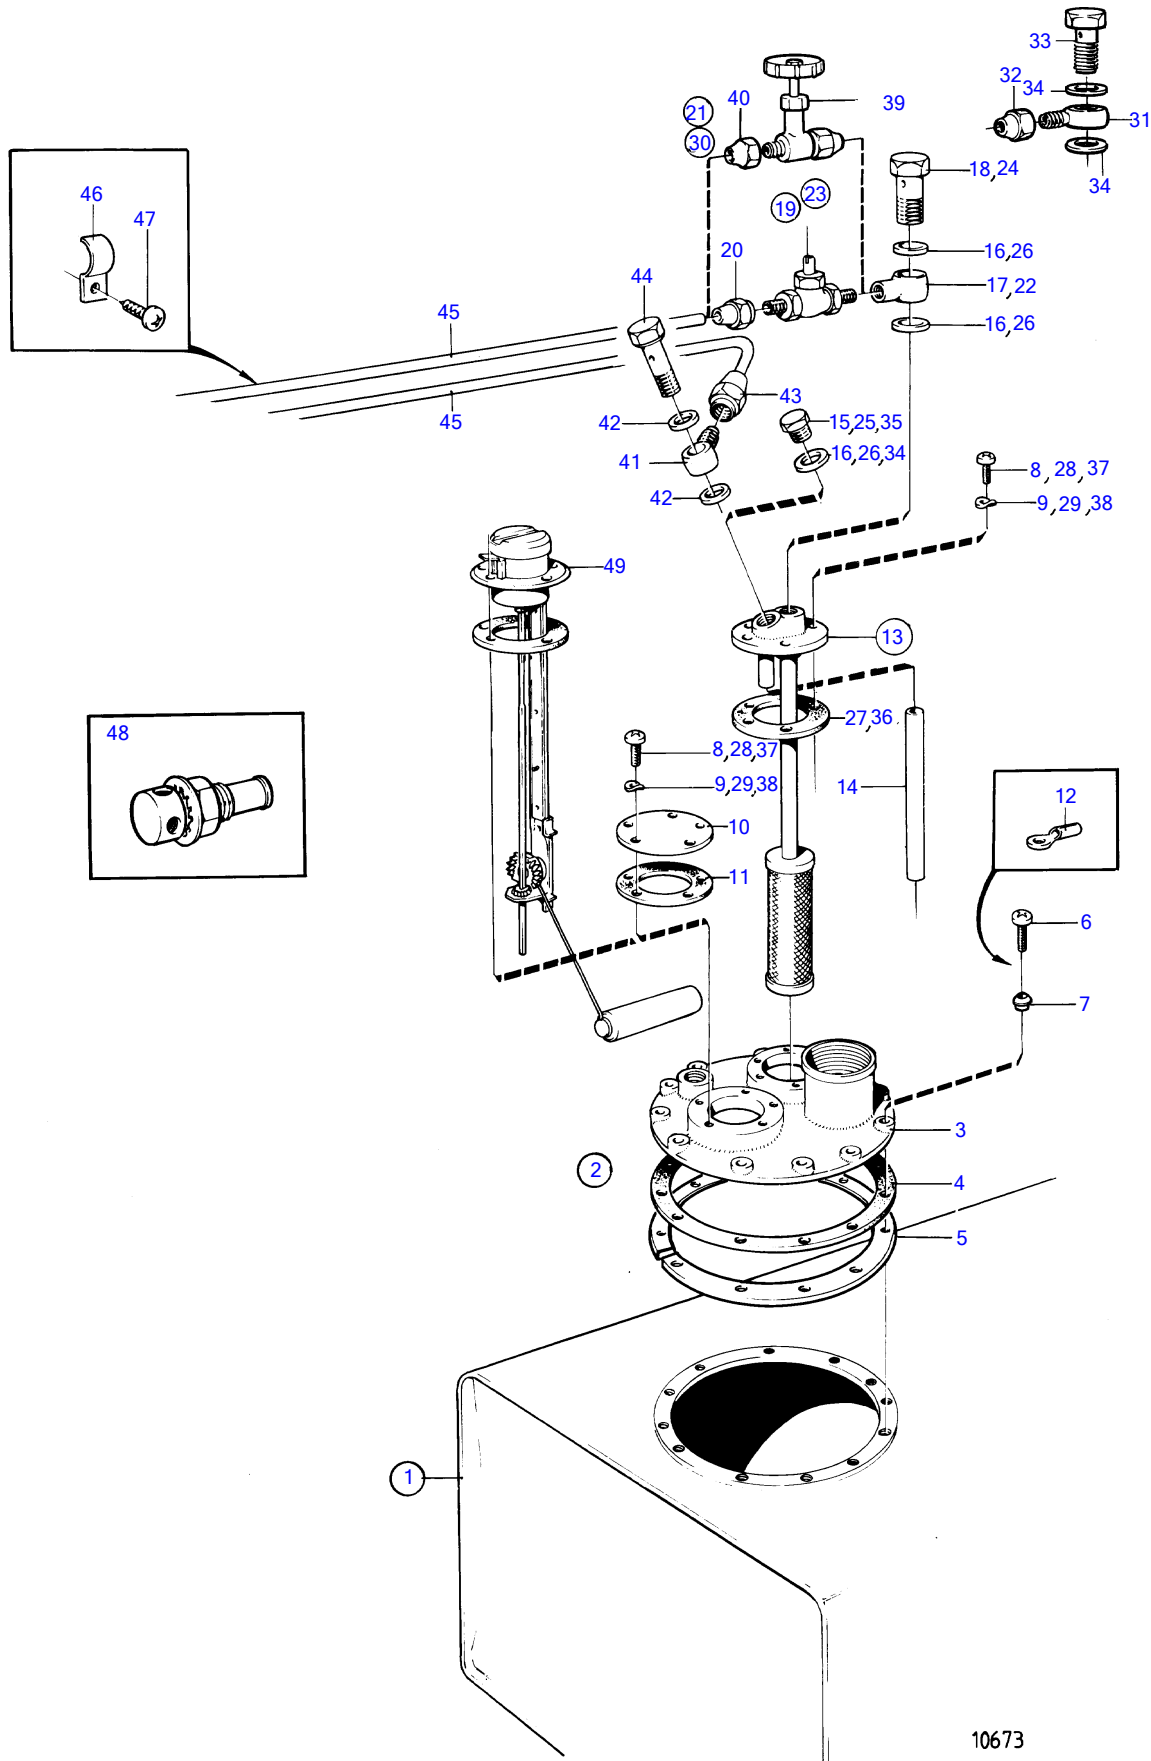

TMD41A, TMD41B, D41A, D41B, TAMD41A, TAMD41B, AQAD41A, AD41A, AD41B

10673

TMD41A, TMD41B, D41A, D41B, TAMD41A, TAMD41B, AQAD41A, AD41A, AD41B

REF	PART NO.	QTY	DESCRIPTION	SEE SEC.	NOTES
1	(1140064)	1	Fuel tank		40L, Obsolete part
2	(1140063)	1	• Cardboard tube		Obsolete part
3	833799	1	• • Cardboard tube		
4	859064	1	• • Gasket		
5	828338	1	• • Flange		For external manufactured fuel tank
6	956080	12	• • Cross recessed screw		
7	834481	12	• • Gasket		
8	956076	10	• • Cross recessed screw		
9	941905	10	• • Spring washer		
10	833801	1	• • Cardboard tube		
11	89865	1	• • Gasket		
12	881493	1	• • Cable terminal		
13	828341	1	• Suction pipe		L=242mm
	828372	1	• Suction pipe		L=333mm
	828373	1	• Suction pipe		L=458mm
14	941279	1	• • Hose		
15	191830	1	• Plug		
16	957178	3	• Gasket		
17	833857	1	• Banjo nipple		
18	25167	1	• Hollow screw		
19	(803684)	1	• Shut-off cock		Obsolete part
20	954322	1	• • Fitting nut		
21	(828375)	1	Connector kit		5/16", Obsolete part
22	833857	1	• Banjo nipple		
23	(803684)	1	• Shut-off cock		5/16", Obsolete part
24	25167	1	• Hollow screw		
25	191830	1	• Plug		
26	957178	3	• Gasket		
27	89865	1	• Gasket		
28	956076	10	• Cross recessed screw		
29	941905	10	• Spring washer		
30	(828376)	1	Connector kit		3/8", Obsolete part
31	191600	1	• Banjo nipple		
32	954323	1	• Fitting nut		
33	25167	1	• Hollow screw		
34	957178	3	• Gasket		
35	191830	1	• Plug		
36	89865	1	• Gasket		
37	956076	10	• Cross recessed screw		
38	941905	10	• Spring washer		
39	841523	1	• Faucet		3/8"
40	954323	2	• Fitting nut		
41	807060	1	Banjo nipple		5/16"
42	957178	2	Gasket		
43	807061	1	Cap nut		
44	25167	1	Hollow screw		
45	954305	X	Tube		5/16"
			Bulletin P-23-4-3	P-23-4-3-EN	Fuel Line 5/16", Copper Pipe
45	954307	X	Tube		3/8"
46	951189	X	Clamp		
47	955139	X	Cross recessed screw		
48	(1144037)	1	Tank valve		Obsolete part
49		1	tank meter	19693	