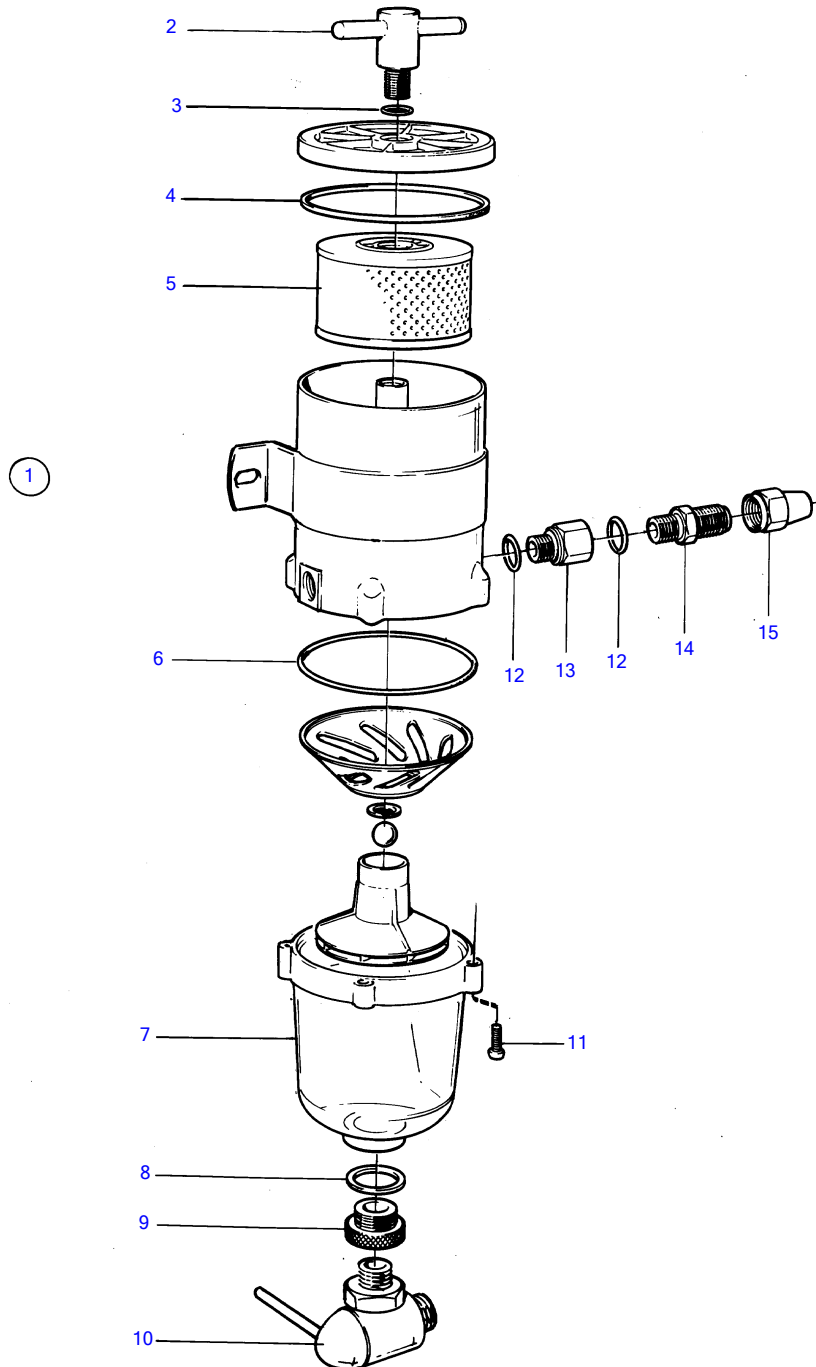

TMD41A, TMD41B, D41A, D41B, TAMD41A, TAMD41B, AQAD41A, AD41A, AD41B

8461

TMD41A, TMD41B, D41A, D41B, TAMD41A, TAMD41B, AQAD41A, AD41A, AD41B

REF	PART NO.	QTY	DESCRIPTION	SEE SEC.	NOTES
1	828958	1	Fuel strainer		
			Bulletin 50-01	50-01-EN	Extra Fuel Filter
2		1	• screw		
3	1140250	1	• Gasket		
4	1140252	1	• Gasket		
5	828897	1	• Filter insert		
6	1140251	1	• Gasket		
7		1	• lower part		
8		1	• seal ring		
9		1	• nut		
10		1	• drain cock		
11		4	• screw		
12	858601	4	• O-ring		
13	828937	2	• Nipple		
14	828942	2	• Nipple		
15	954323	2	• Fitting nut		