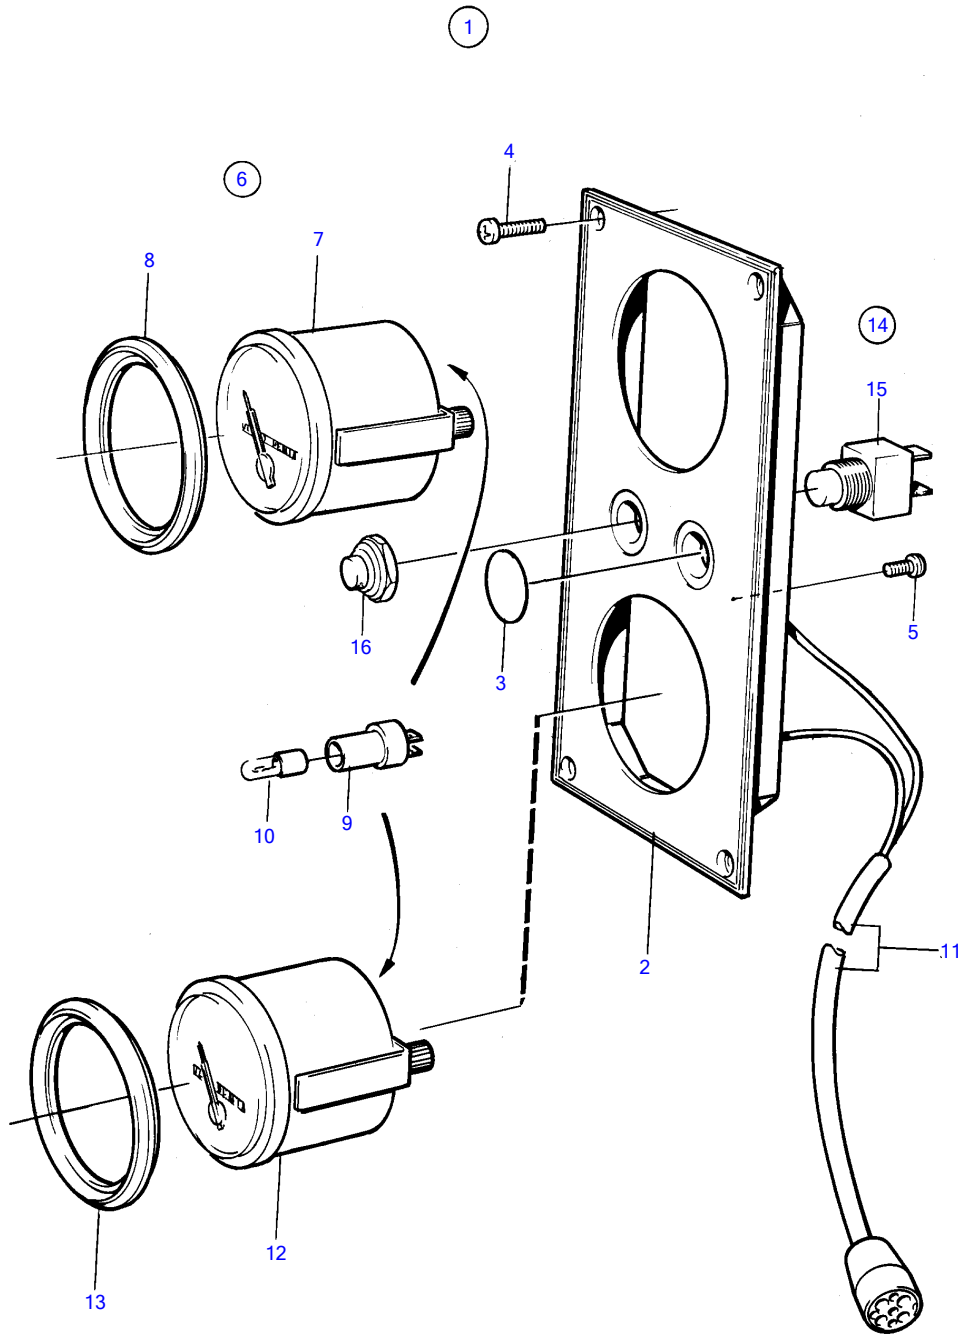

TMD41A, TMD41B, D41A, D41B, TAMD41A, TAMD41B, AQAD41A, AD41A, AD41B

6709

TMD41A, TMD41B, D41A, D41B, TAM41A, TAM41B, AQAD41A, AD41A, AD41B

REF	PART NO.	QTY	DESCRIPTION	NOTES
1	846786	1	Instrument panel	Repl by 858874
2	(858874)	1	• Instrument panel	(828604), Obsolete part
3	828607	2	• Cover plate	
4	828647	4	• Screw	
5	949947	1	• Cross recessed screw	(966832)
12		1	instrument	
13	828542	1	Front ring	Gold coloured decor stripe., Repl by 858643
	858643	1	Front ring	White coloured decor stripe.
14	(828718)	1	Toggle switch	Obsolete part
	(828719)	1	Toggle switch	Obsolete part
15	828584	1	• Toggle switch	Closing during pressure and spring-loaded., To 828718
	828585	1	• Toggle switch	Closing-breaking., To 828719
16	828586	1	• Nut	