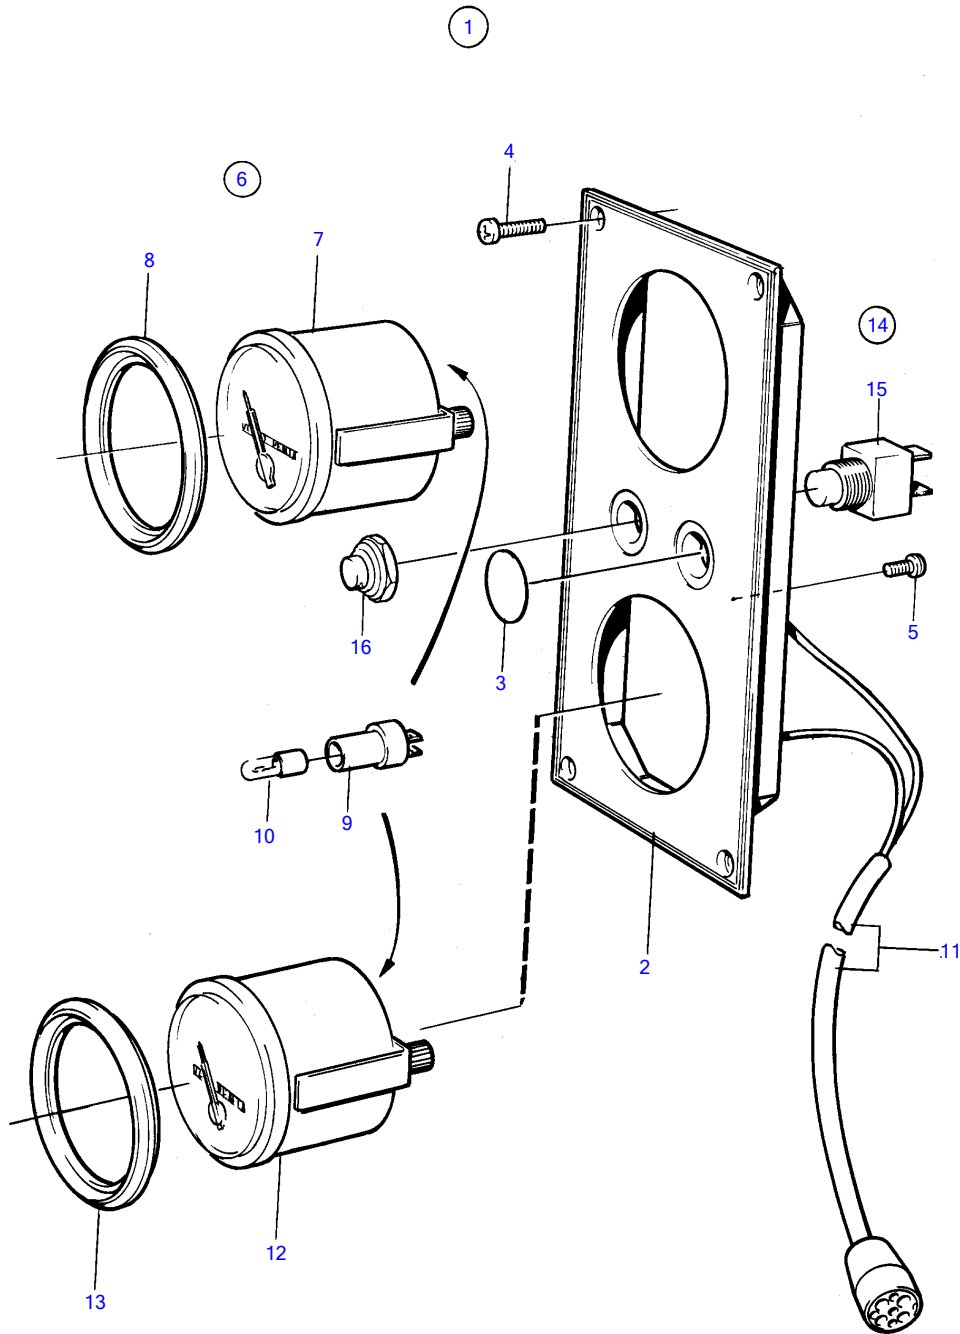

TMD41A, TMD41B, D41A, D41B, TAMD41A, TAMD41B, AQAD41A, AD41A, AD41B

6709

TMD41A, TMD41B, D41A, D41B, TAMD41A, TAMD41B, AQAD41A, AD41A, AD41B

REF	PART NO.	QTY	DESCRIPTION	NOTES
1	846786	1	Instrument panel	Repl by 858874
2	(858874)	1	• Instrument panel	(828604), Obsolete part
3	828607	2	• Cover plate	
4	828647	4	• Screw	
5	949947	1	• Cross recessed screw	(966832)
12		1	instrument	
13	828542	1	Front ring	Gold coloured decor stripe., Repl by 858643
	858643	1	Front ring	White coloured decor stripe.
14	(828718)	1	Toggle switch	Obsolete part
	(828719)	1	Toggle switch	Obsolete part
15	828584	1	• Toggle switch	Closing during pressure and spring-loaded., To 828718
	828585	1	• Toggle switch	Closing-breaking., To 828719
16	828586	1	• Nut	