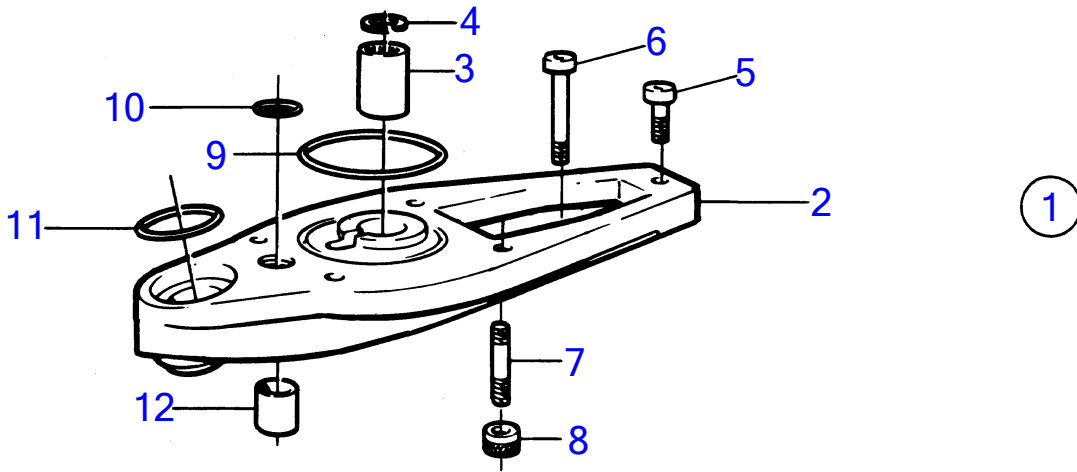

D41A, D41B, AQAD41A, AD41A, AD41B

8306

D41A, D41B, AQAD41A, AD41A, AD41B

REF	PART NO.	QTY	DESCRIPTION	NOTES
1	839548	1	Extension kit	L=1"
2		1	• adapter	
3	814135	1	• Splined sleeve	
4	(914508)	1	• Snap ring	Obsolete part
5	941873	1	• Hex. socket screw	
6	959448	2	• Hex. socket screw	
7	943762	4	• Stud	
8	832939	4	• Nut	
9	925256	1	• O-ring	
10	125017	1	• O-ring	
11	941820	1	• O-ring	
12	897823	1	• Oil pipe	