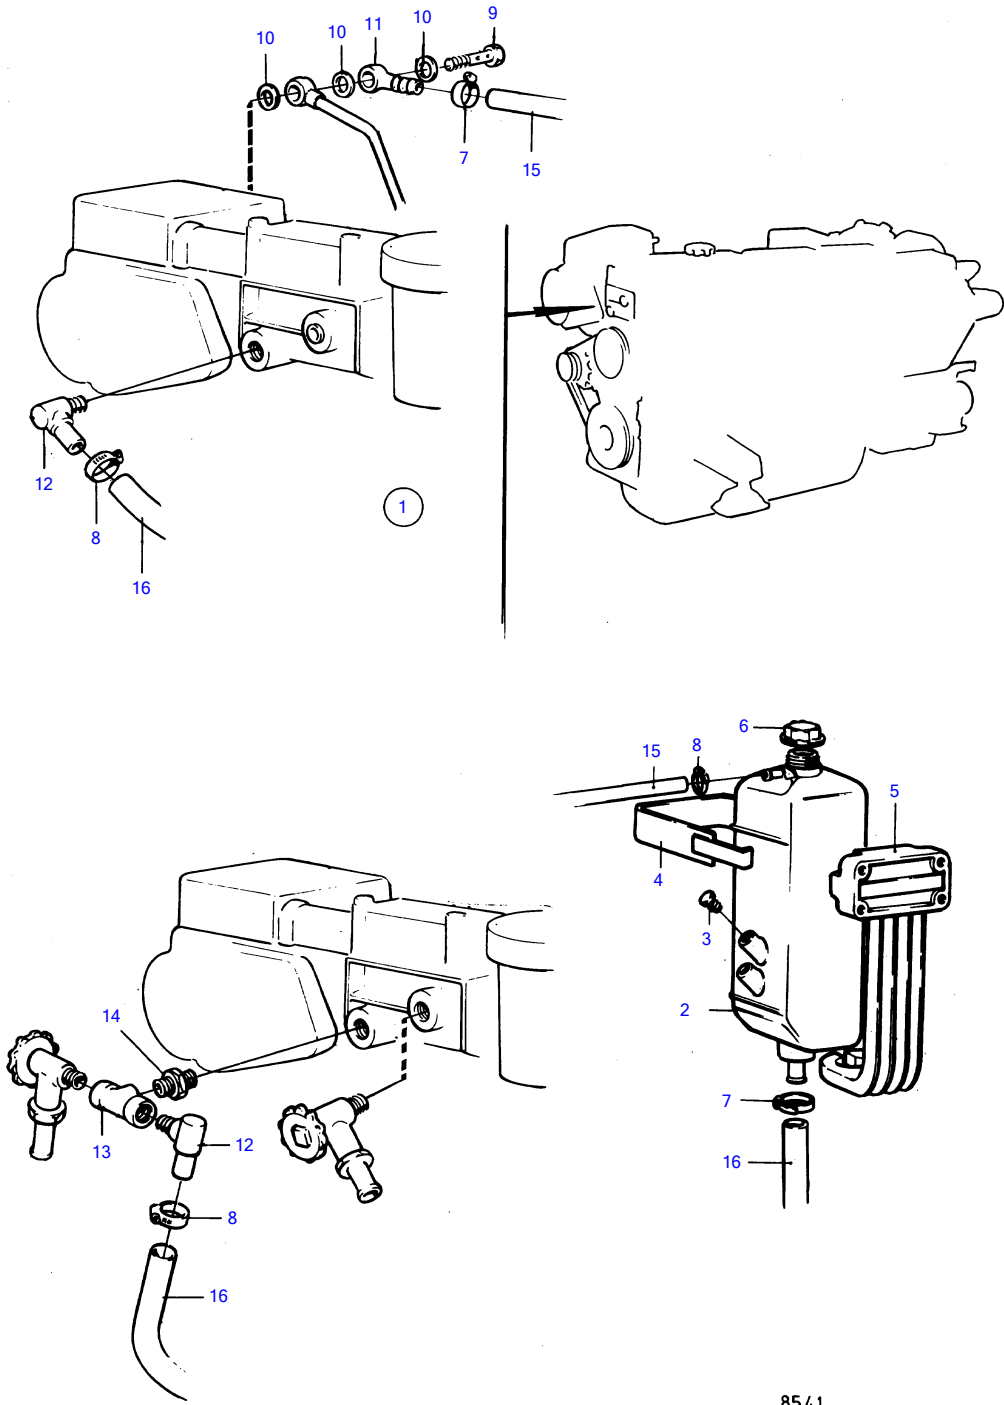

TMD41A, TMD41B, D41A, D41B, TAMD41A, TAMD41B, AQAD41A, AD41A, AD41B

8541

TMD41A, TMD41B, D41A, D41B, TAMD41A, TAMD41B, AQAD41A, AD41A, AD41B

REF	PART NO.	QTY	DESCRIPTION	NOTES
1	858602	1	Expansion tank	
2	843759	1	• Expansion tank	
3	947660	2	• Plug	(836268)
4	843266	1	• Clamp	
5	843260	1	• Bracket	
6	844624	1	• Pressure cap	
7	961665	2	• Hose clamp	
8	961663	2	• Hose clamp	
9	947975	1	• Hollow screw	
10	947282	3	• Gasket	
11	858750	1	• Banjo nipple	
12	961607	1	• Hose nipple	
13	(838434)	1	• T-pipe	When not water outlet is installed., Obsolete part
14	943089	1	• Nipple	When not water outlet is installed.
15		X	hose	
16		X	hose	