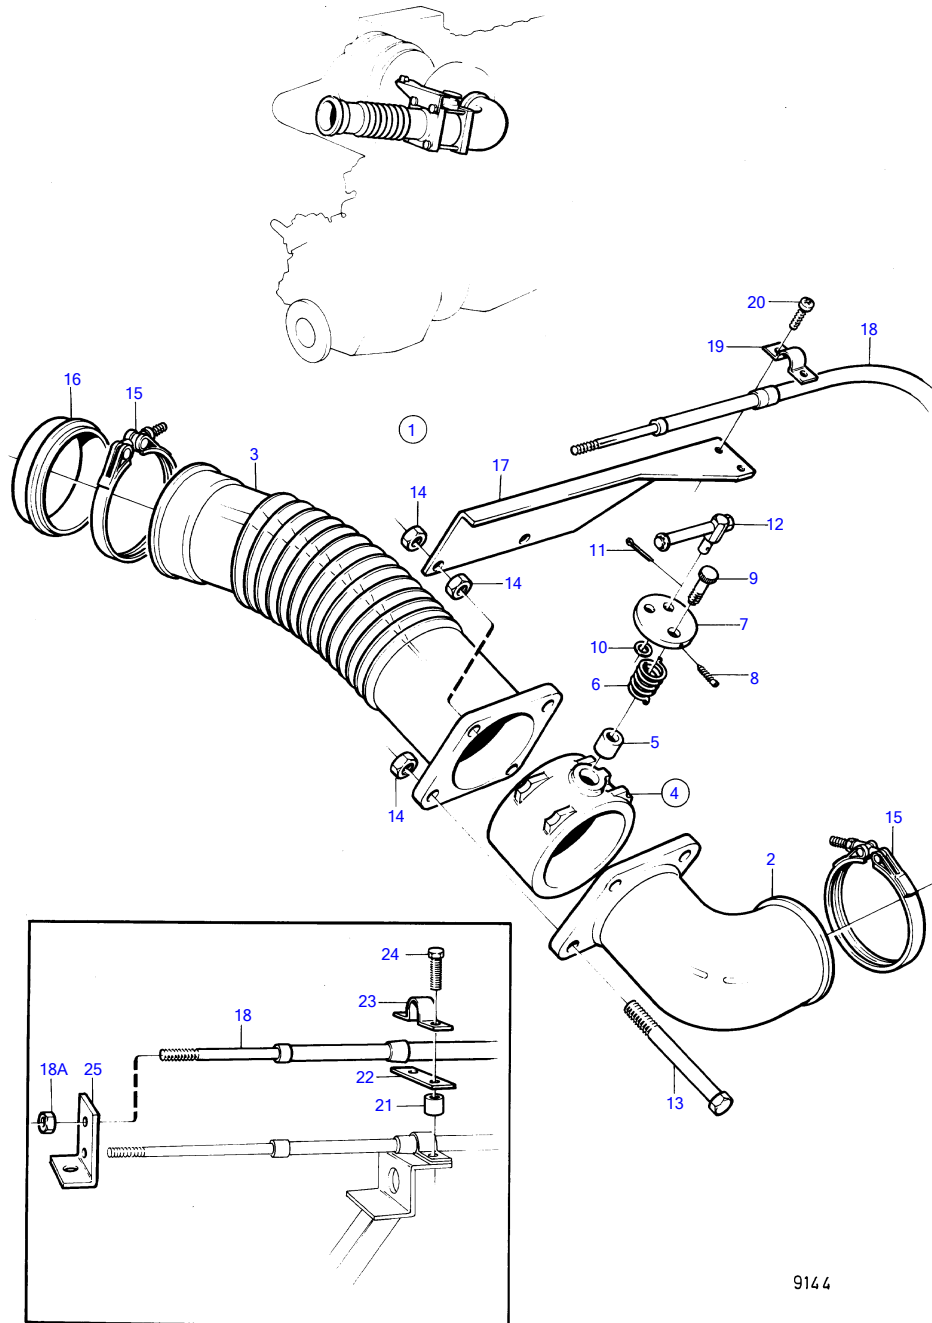

TAMD41A

TAMD41A

REF	PART NO.	QTY	DESCRIPTION	NOTES
1	(859267)	1	Exhaust brake	Obsolete part
2	858657	1	• Exhaust riser	
3	(859214)	1	• Compensator	Obsolete part
4	(859230)	1	• Exhaust valve	Obsolete part
5		1	• • spacer sleeve	
6	(859175)	1	• • Torsion spring	Obsolete part
7	(859264)	1	• • Lever	Obsolete part
8	(967318)	1	• • Screw	Obsolete part
9		1	• • screw	
10	(944469)	1	• Washer	Obsolete part
11	907834	1	• Split pin	
12	(859270)	1	• Cube	Obsolete part
13	965189	2	• Flange screw	L=90mm
	965190	2	• Flange screw	L=100mm
14	971095	6	• Flange nut	(945409)
15	842993	2	• V-band clamp	
16	842740	1	• Flange	
17	(859260)	1	• Bracket	Obsolete part
18	1140173	1	• Control cable	(820298)
18A		1	• • nut	
19	21471054	1	• Bracket	
20	956075	2	• Cross recessed screw	
21	841035	2	• Spacer sleeve	
22	819068	1	• Washer	
23	21471054	1	• Bracket	
24	956081	2	• Cross recessed screw	
25	(859265)	1	• Anchorage	Obsolete part