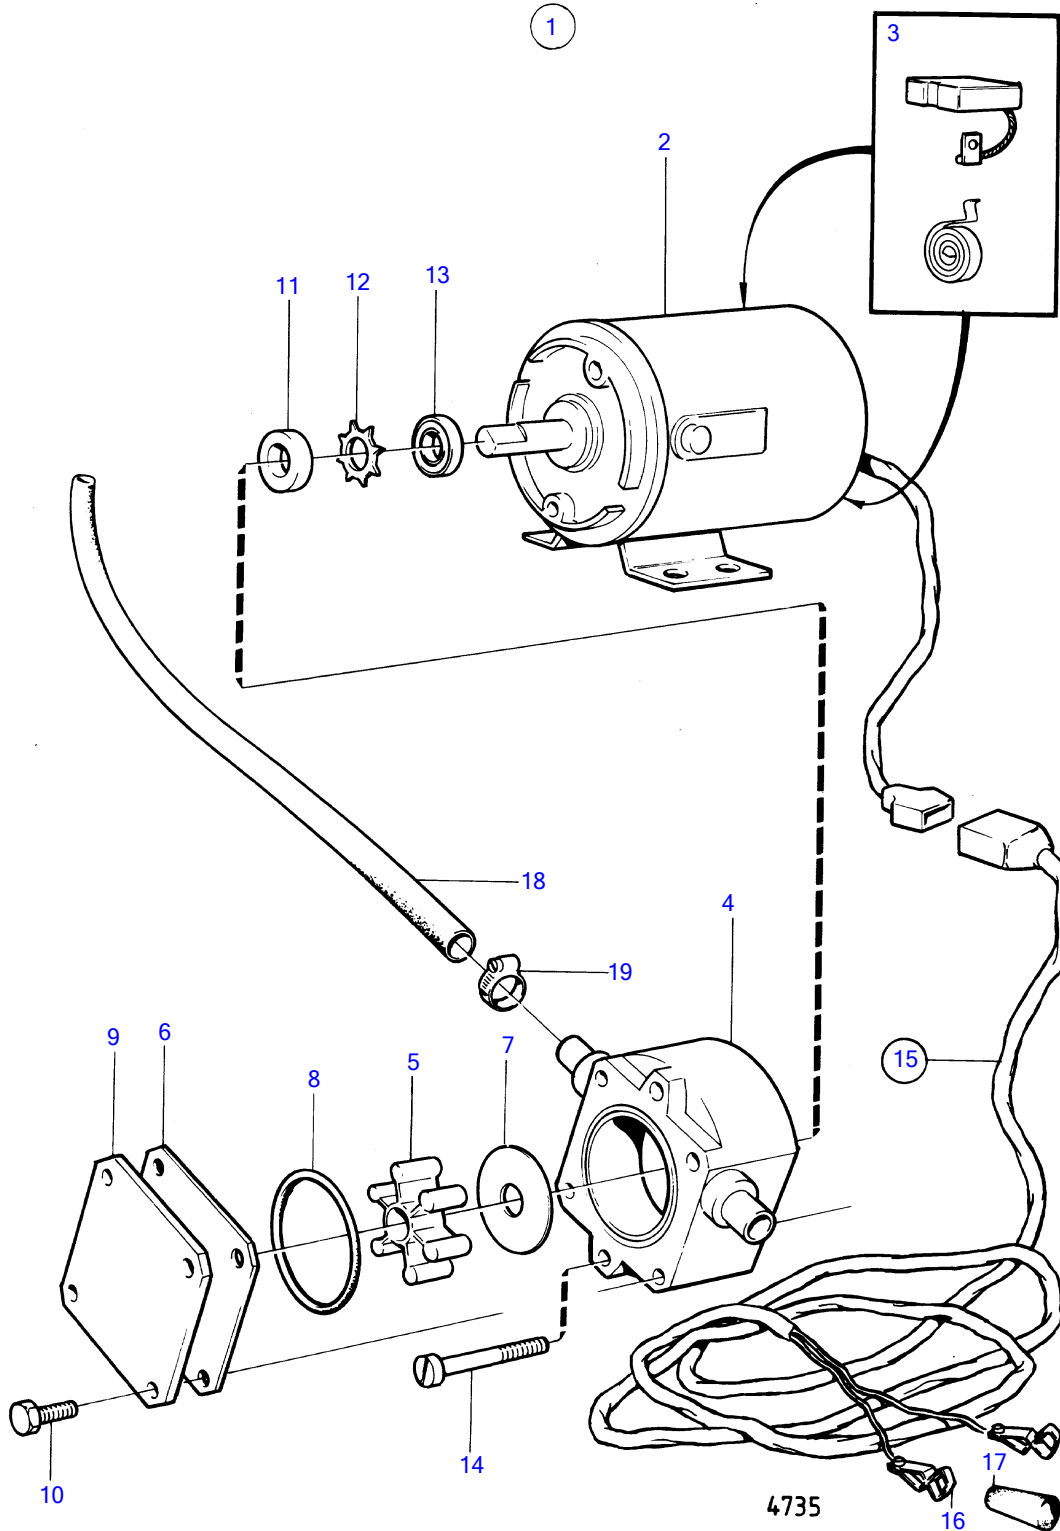

TMD41A, TMD41B, D41A, D41B, TAMD41A, TAMD41B, AQAD41A, AD41A, AD41B

TMD41A, TMD41B, D41A, D41B, TAMD41A, TAMD41B, AQAD41A, AD41A, AD41B

REF	PART NO.	QTY	DESCRIPTION	NOTES
1	843114	1	Oil bilge pump	12V
2		1	• pump	
3	(844014)	2	• • Carbon brush set	Obsolete part
4	(844015)	1	• • Pump housing	Obsolete part
5	844022	1	• • Impeller kit	
6	844017	1	• • Wear washer	
7	844016	1	• • Wear washer	
8		1	• • o-ring	
9	844018	1	• • Cardboard tube	
10	844021	4	• • Screw	
11		1	• • seal ring	
12		1	• • lock washer	
13	844019	1	• • Deflector ring	
14	844020	2	• • Screw	
15	843113	1	• Cable trunk	
16		1	• • battery terminal	REPLAC%E1 PAR 1ea 844280 1ea 844278, + (843111)
		1	• • battery terminal	Replaced by 1ea 844280, 1ea 844279., (843112)
	844280	2	• • Clip	Late type
17	(844279)	1	• • Isolation	Late type black, Obsolete part
	(844278)	1	• • Isolation	Late type red, Obsolete part
18	943707	X	• Hose	L=3000mm
19	943471	3	• Hose clamp	