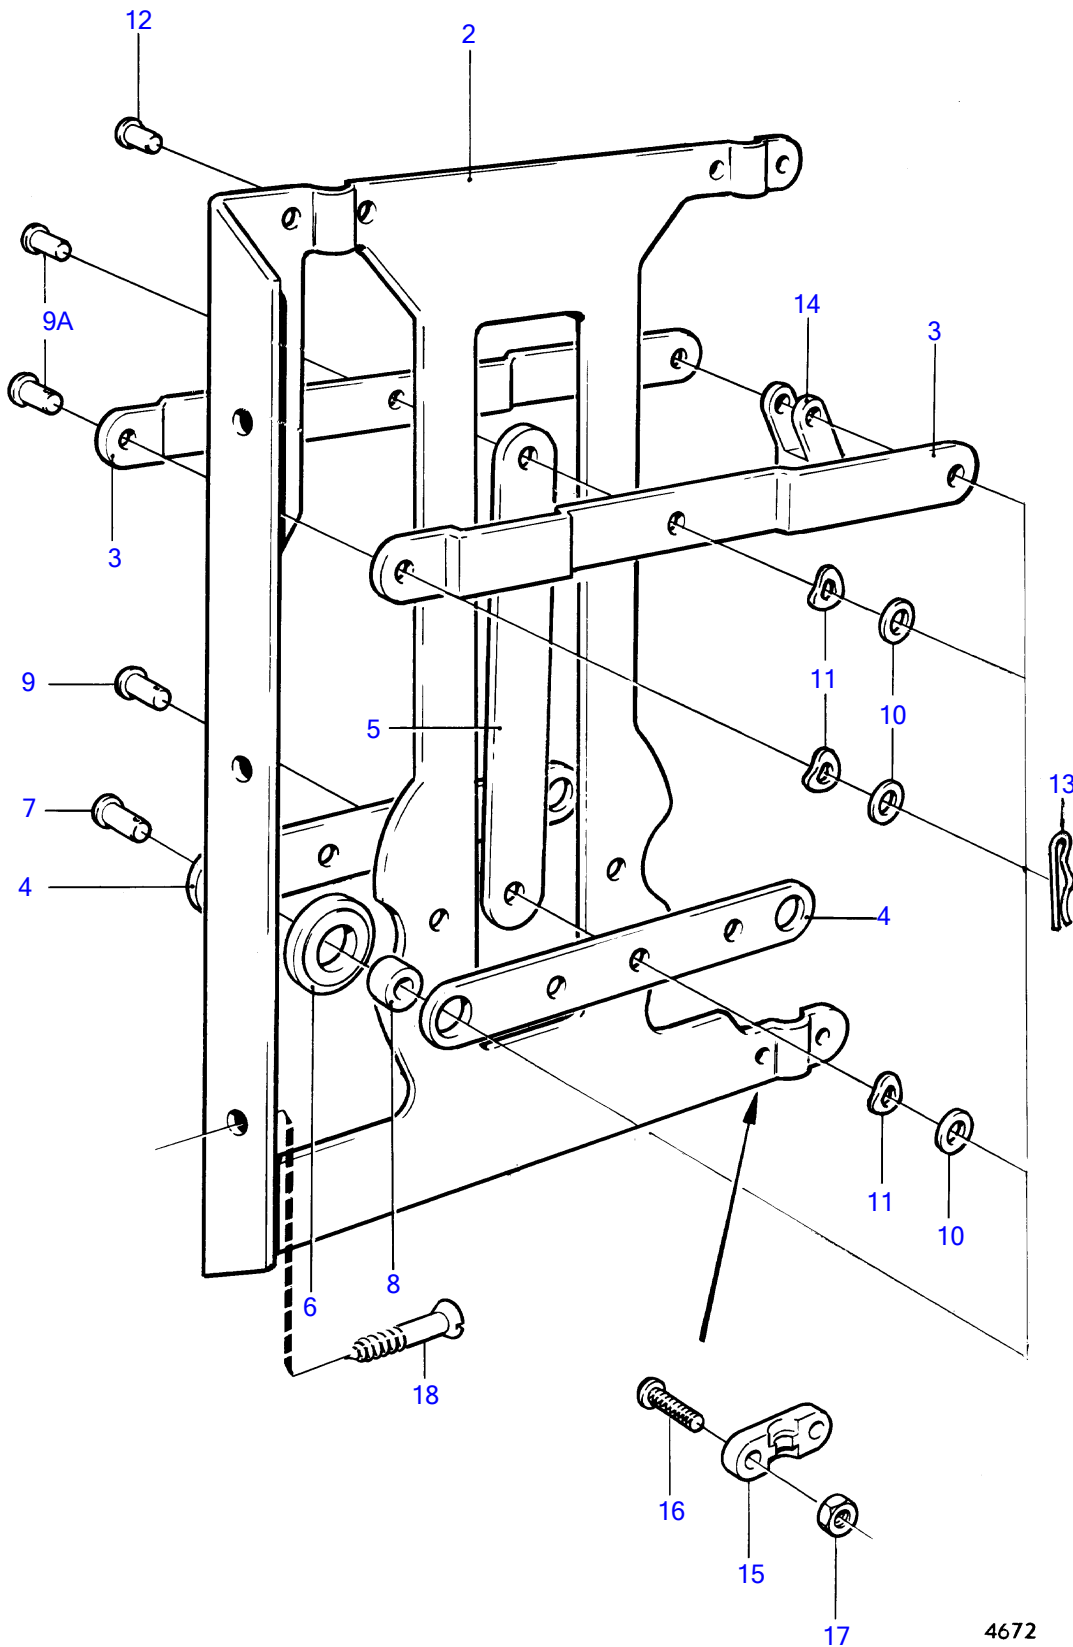

TMD41A, TMD41B, D41A, D41B, TAMD41A, TAMD41B, AQAD41A, AD41A, AD41B

1

4672

TMD41A, TMD41B, D41A, D41B, TAMD41A, TAMD41B, AQAD41A, AD41A, AD41B

REF	PART NO.	QTY	DESCRIPTION	NOTES
1	828164	1	Connection plate	
2		1	• housing	
3		2	• lever	
4		2	• lever	
5		1	• lever	
6	828180	2	• Roller	
7	828183	2	• Split pin	
8	828178	2	• Bushing	
9	(850358)	1	• Clevis pin	L=9mm, Obsolete part
9A	(828177)	2	• Clevis pin	L=12mm, Obsolete part
10	940191	3	• Washer	
11	(61544)	3	• Spring washer	Obsolete part
12	828182	1	• Clevis pin	
13	664822	6	• Split pin	(907824)
14	850452	3	• Fork	
15	850361	3	• Cable attachment	
16	956078	6	• Cross recessed screw	
17	955780	6	• Hexagon nut	
18	(905448)	3	• Screw	Early type (905447), Obsolete part