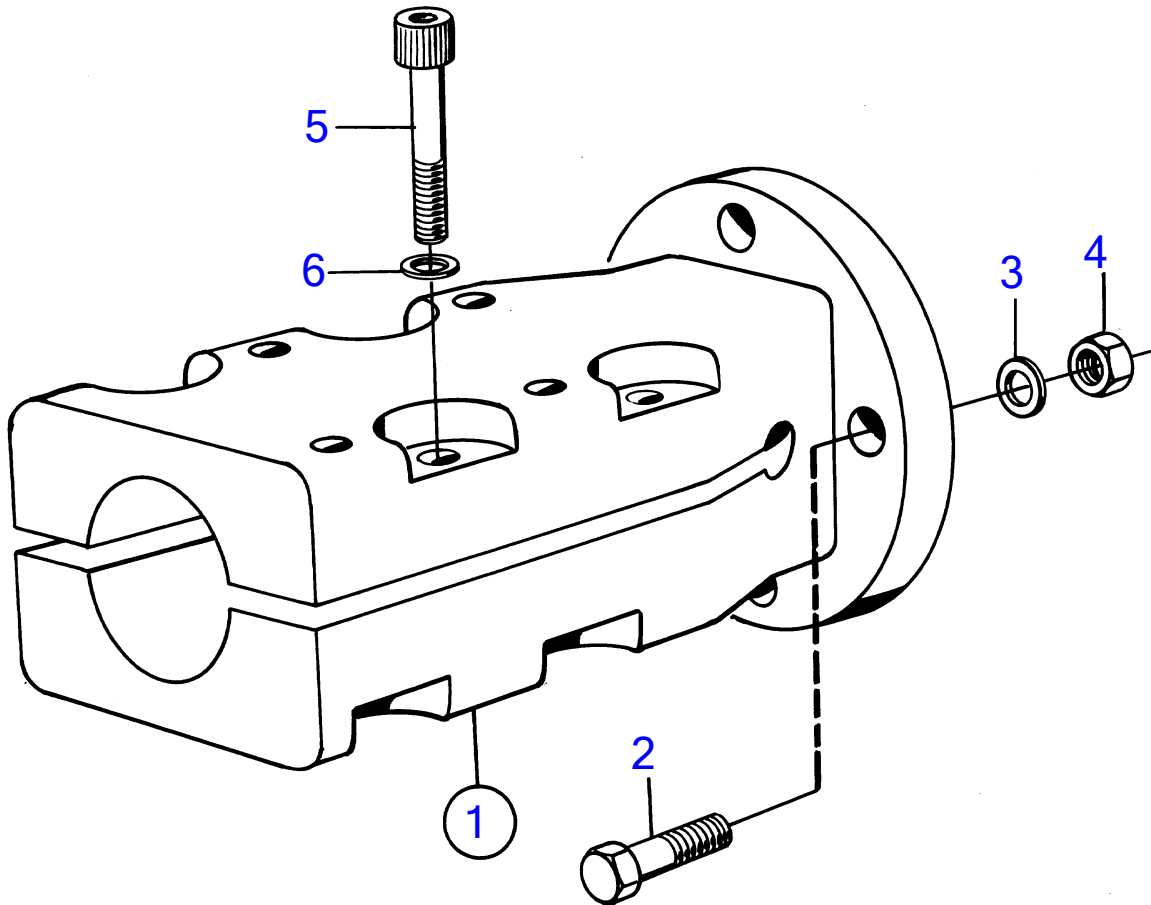

TMD41A, TMD41B, D41A, D41B, TAMD41A, TAMD41B, AQAD41A, AD41A, AD41B

4623

TMD41A, TMD41B, D41A, D41B, TAMD41A, TAMD41B, AQAD41A, AD41A, AD41B

REF	PART NO.	QTY	DESCRIPTION	NOTES
1	(853795)	1	Clamp coupling	40mm hole for propeller shaft., For reverse gear PRM., Obsolete part
2	955693	4	• Hexagon screw	L=38mm
	955691	4	• Hexagon screw	L=25mm
3	941909	4	• Spring washer	
4	950375	4	• Lock nut	
5	948670	8	• Hex. socket screw	
6	947345	8	• Washer	