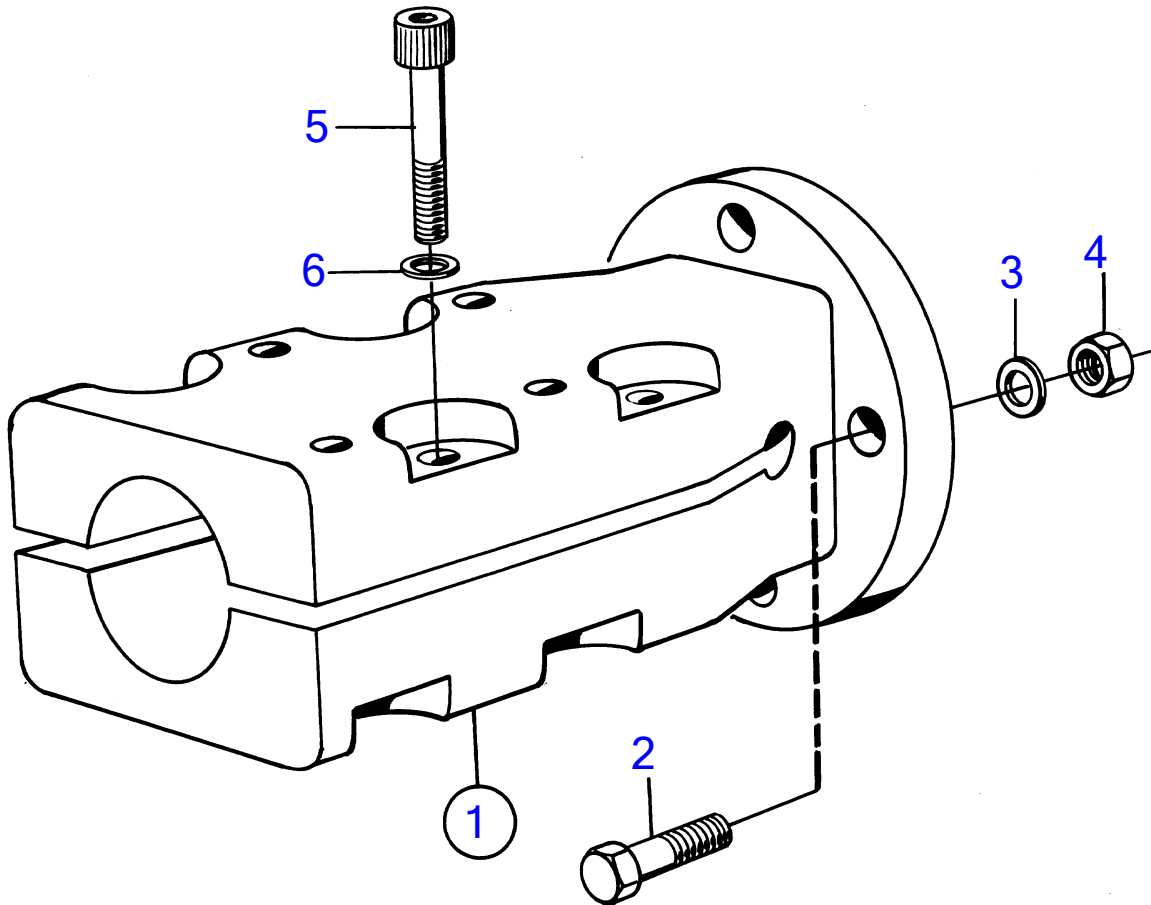

TMD41A, TMD41B, D41A, D41B, TAMD41A, TAMD41B, AQAD41A, AD41A, AD41B

4623

TMD41A, TMD41B, D41A, D41B, TAMD41A, TAMD41B, AQAD41A, AD41A, AD41B

REF	PART NO.	QTY	DESCRIPTION	NOTES
1	828390	1	Clamp coupling	30mm hole for propeller shaft., For reverse gear BorgWarner
2	955693	4	▪ Hexagon screw	L=38mm
	955691	4	▪ Hexagon screw	L=25mm
3	941909	4	▪ Spring washer	
4	950375	4	▪ Lock nut	
5	948670	8	▪ Hex. socket screw	
6	947345	8	▪ Washer	