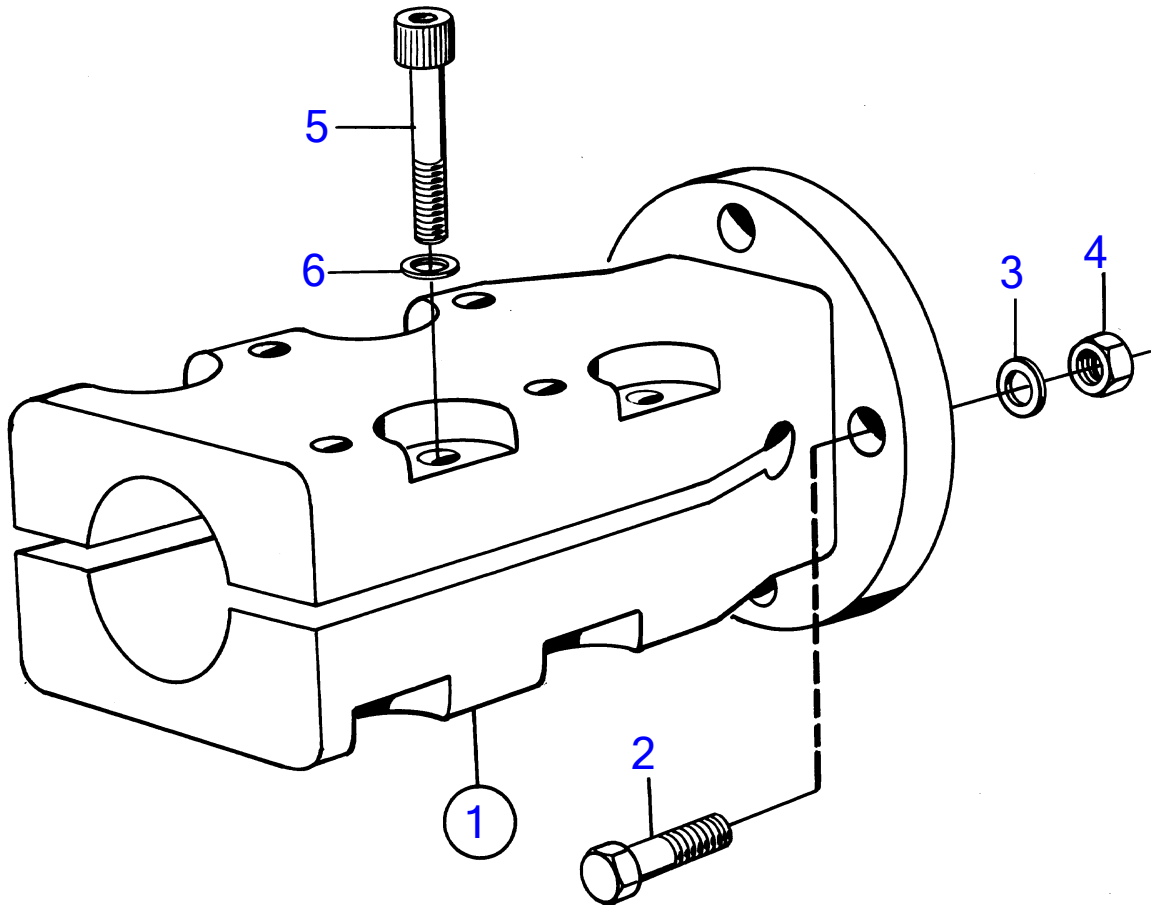

TMD41A, TMD41B, D41A, D41B, TAMD41A, TAMD41B, AQAD41A, AD41A, AD41B

4623

TMD41A, TMD41B, D41A, D41B, TAMD41A, TAMD41B, AQAD41A, AD41A, AD41B

REF	PART NO.	QTY	DESCRIPTION	NOTES
1	828147	1	Clamp coupling	45mm hole for propeller shaft., For reverse gear BorgWarner and MS3.
2	955693	4	• Hexagon screw	L=38mm
	955691	4	• Hexagon screw	L=25mm
3	941909	4	• Spring washer	
4	950375	4	• Lock nut	
5	948670	8	• Hex. socket screw	
6	947345	8	• Washer	