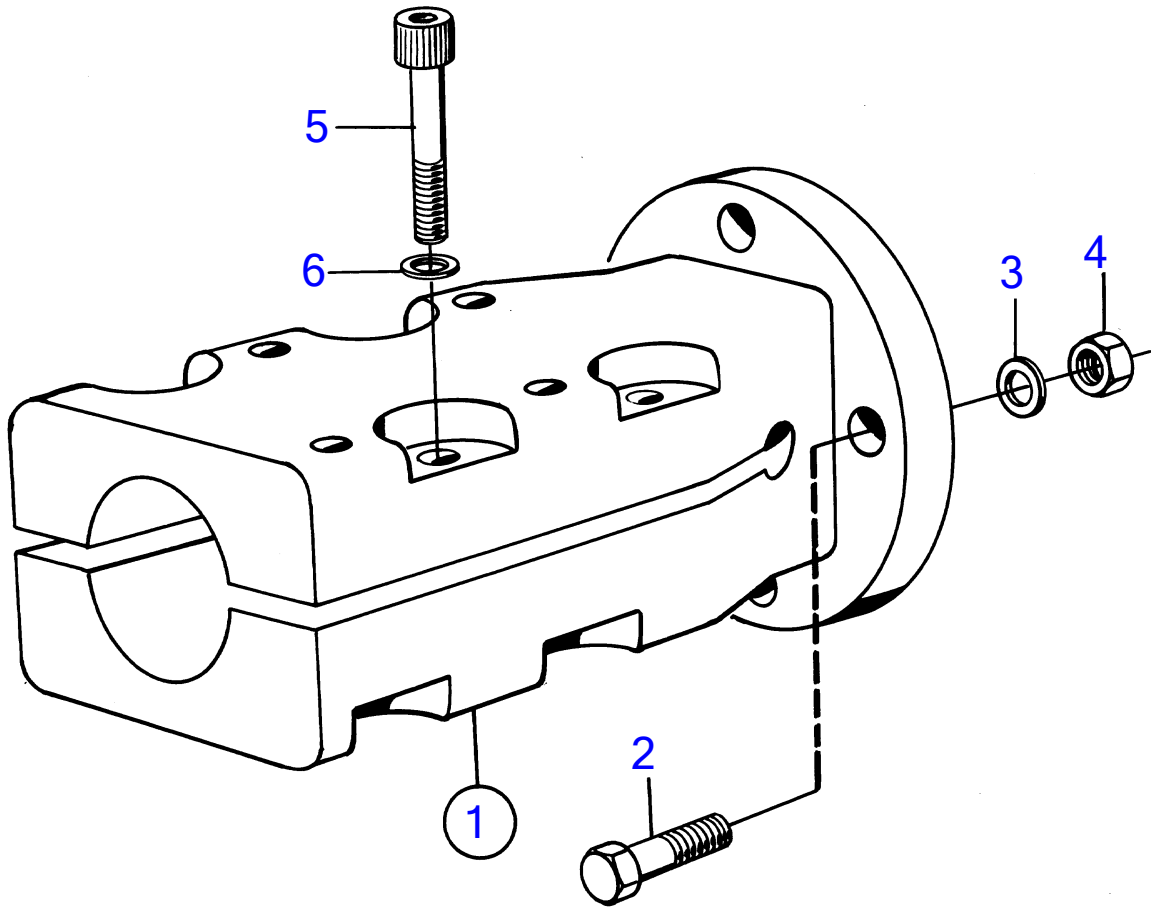

TMD41A, TMD41B, D41A, D41B, TAMD41A, TAMD41B, AQAD41A, AD41A, AD41B

4623

TMD41A, TMD41B, D41A, D41B, TAMD41A, TAMD41B, AQAD41A, AD41A, AD41B

REF	PART NO.	QTY	DESCRIPTION	NOTES
1	828145	1	Clamp coupling	40mm hole for propeller shaft., For reverse gear BorgWarner and MS3.
2	955693	4	• Hexagon screw	L=38mm
	955691	4	• Hexagon screw	L=25mm
3	941909	4	• Spring washer	
4	950375	4	• Lock nut	
5	948670	8	• Hex. socket screw	
6	947345	8	• Washer	